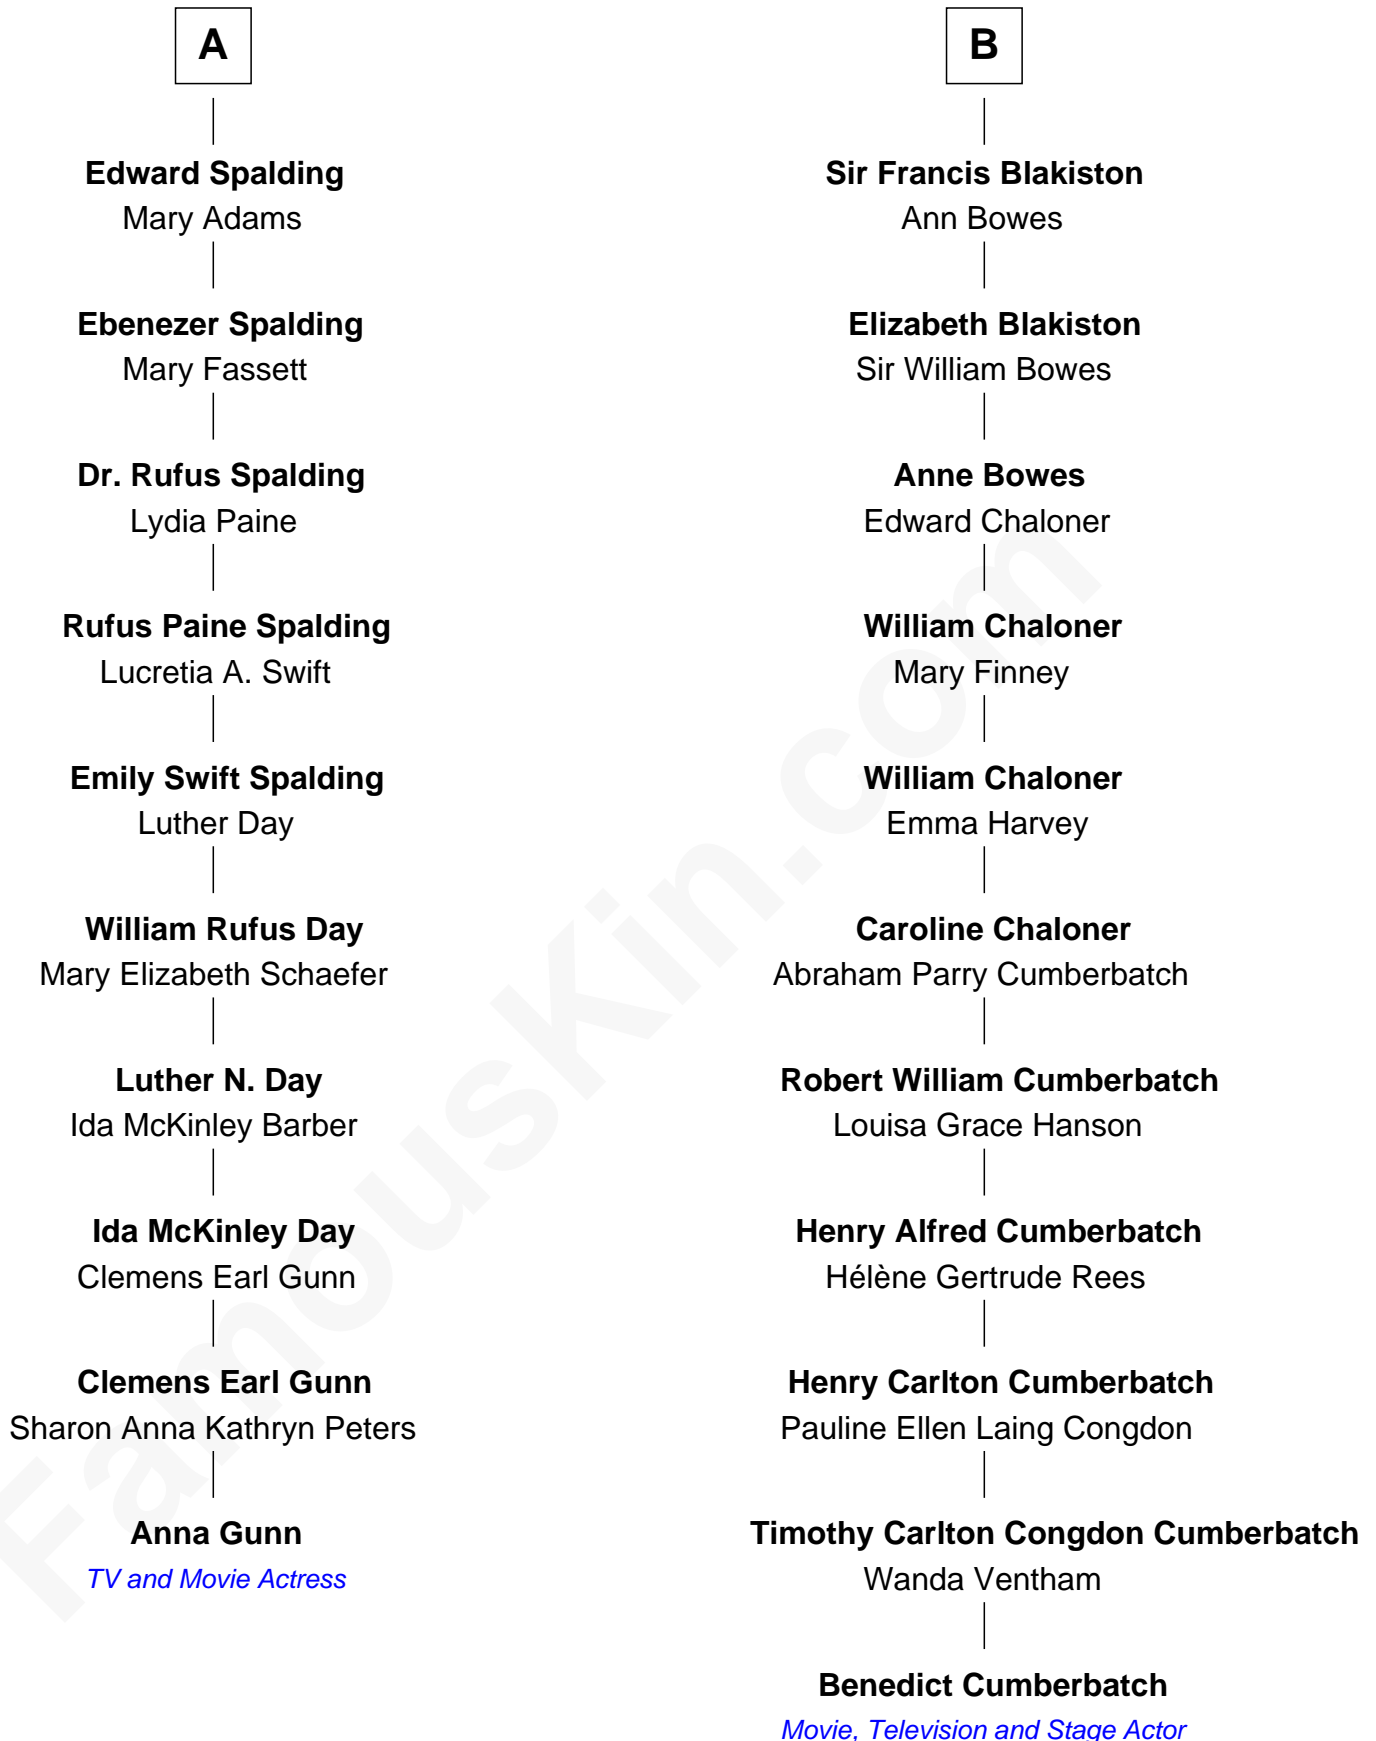

FamousKin.com Relationship Chart of

Anna Gunn

TV and Movie Actress

16th cousin 1 time removed of

Benedict Cumberbatch

Movie, Television and Stage Actor

Sir Robert Constable

Agnes Wentworth

Anna Gunn photo by [Gage Skidmore](#) (CC BY-SA 2.0)

Benedict Cumberbatch photo by [Gage Skidmore](#) (CC BY-SA 2.0)