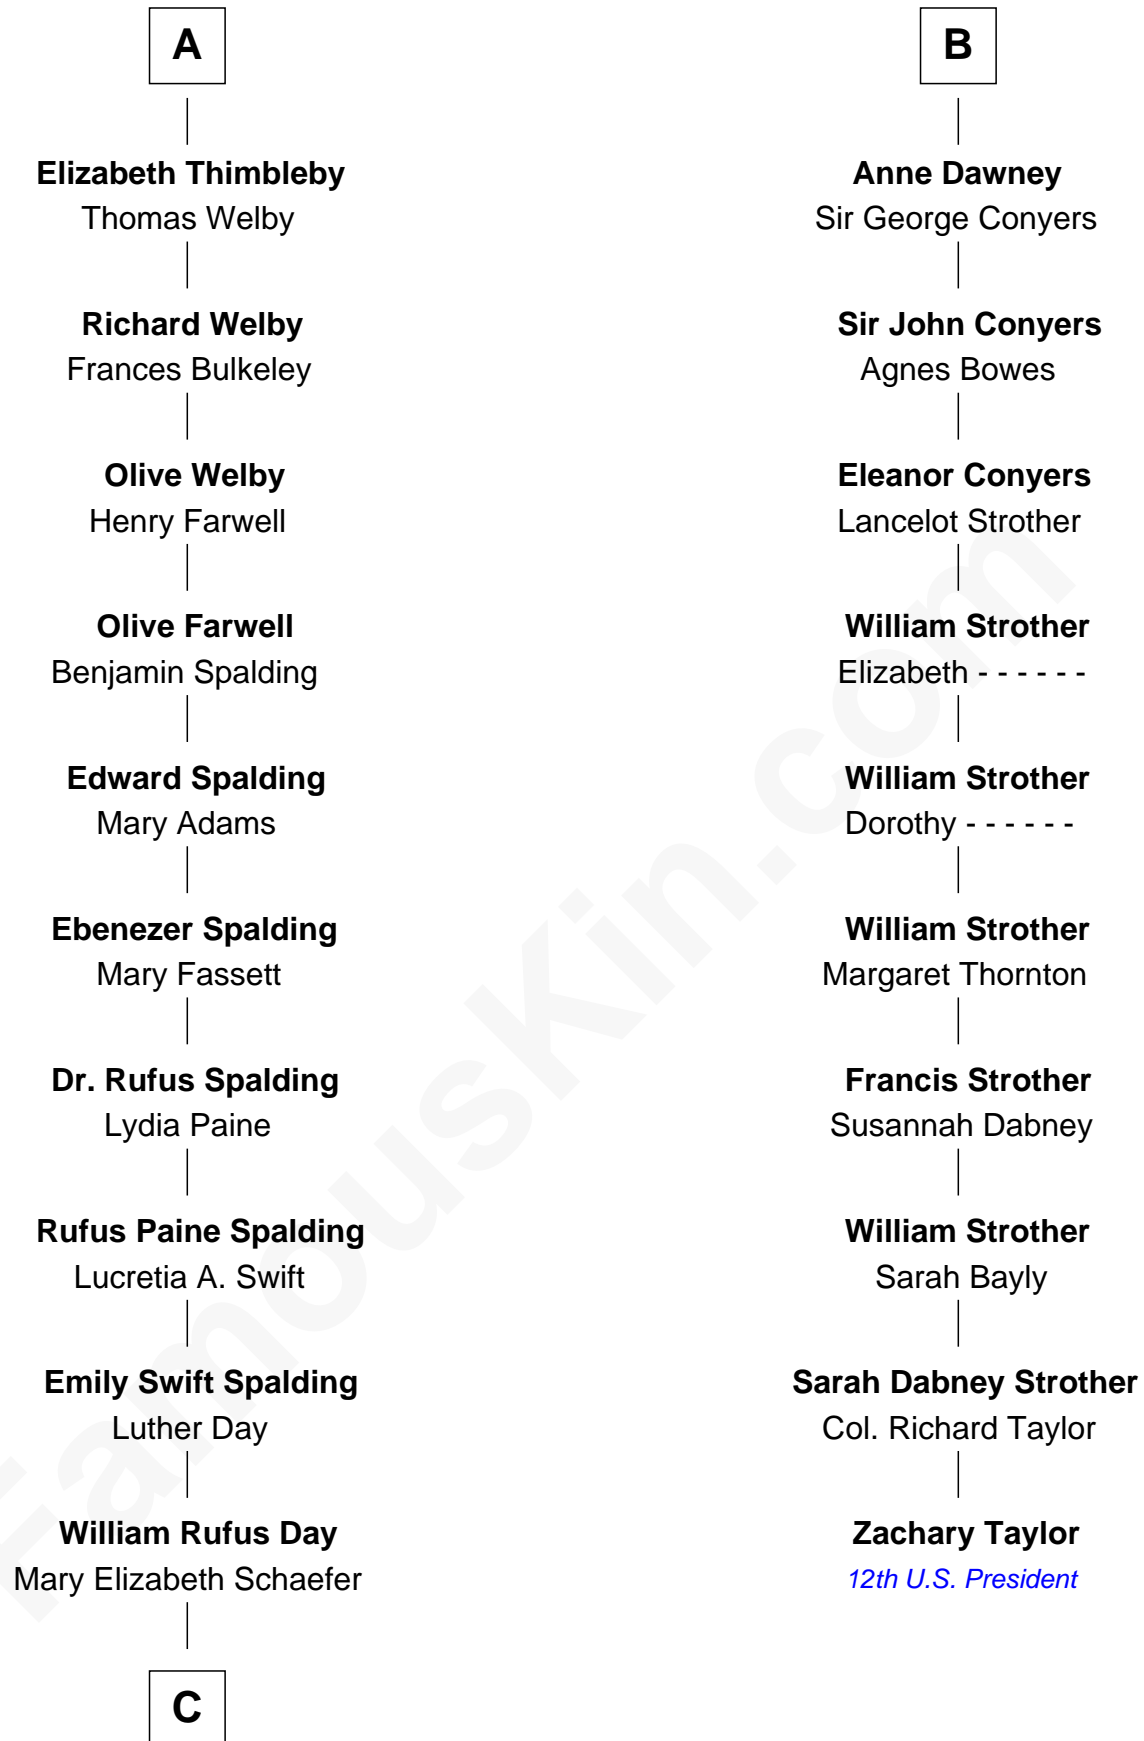

# FamousKin.com Relationship Chart of

**Anna Gunn**

*TV and Movie Actress*

16th cousin 4 times removed of

**Zachary Taylor**

*12th U.S. President*

**Ralph de Stafford**

*with wife*  
*Margaret de Audley*

William Talboys

**Sir Robert Talboys**

Elizabeth Heron

**Maud Talboys**

Sir Robert Tyrwhit

**Katharine Tyrwhit**

Sir Richard Thimbleby

**A**

**Humphrey Stafford**

Katherine Fray

**Anne Stafford**

Sir Richard Neville

**Dorothy Neville**

Sir John Dawney

**B**

**C**

—  
**Luther N. Day**  
Ida McKinley Barber

—  
**Ida McKinley Day**  
Clemens Earl Gunn

—  
**Clemens Earl Gunn**  
Sharon Anna Kathryn Peters

—  
**Anna Gunn**  
*TV and Movie Actress*

FamousKin.com