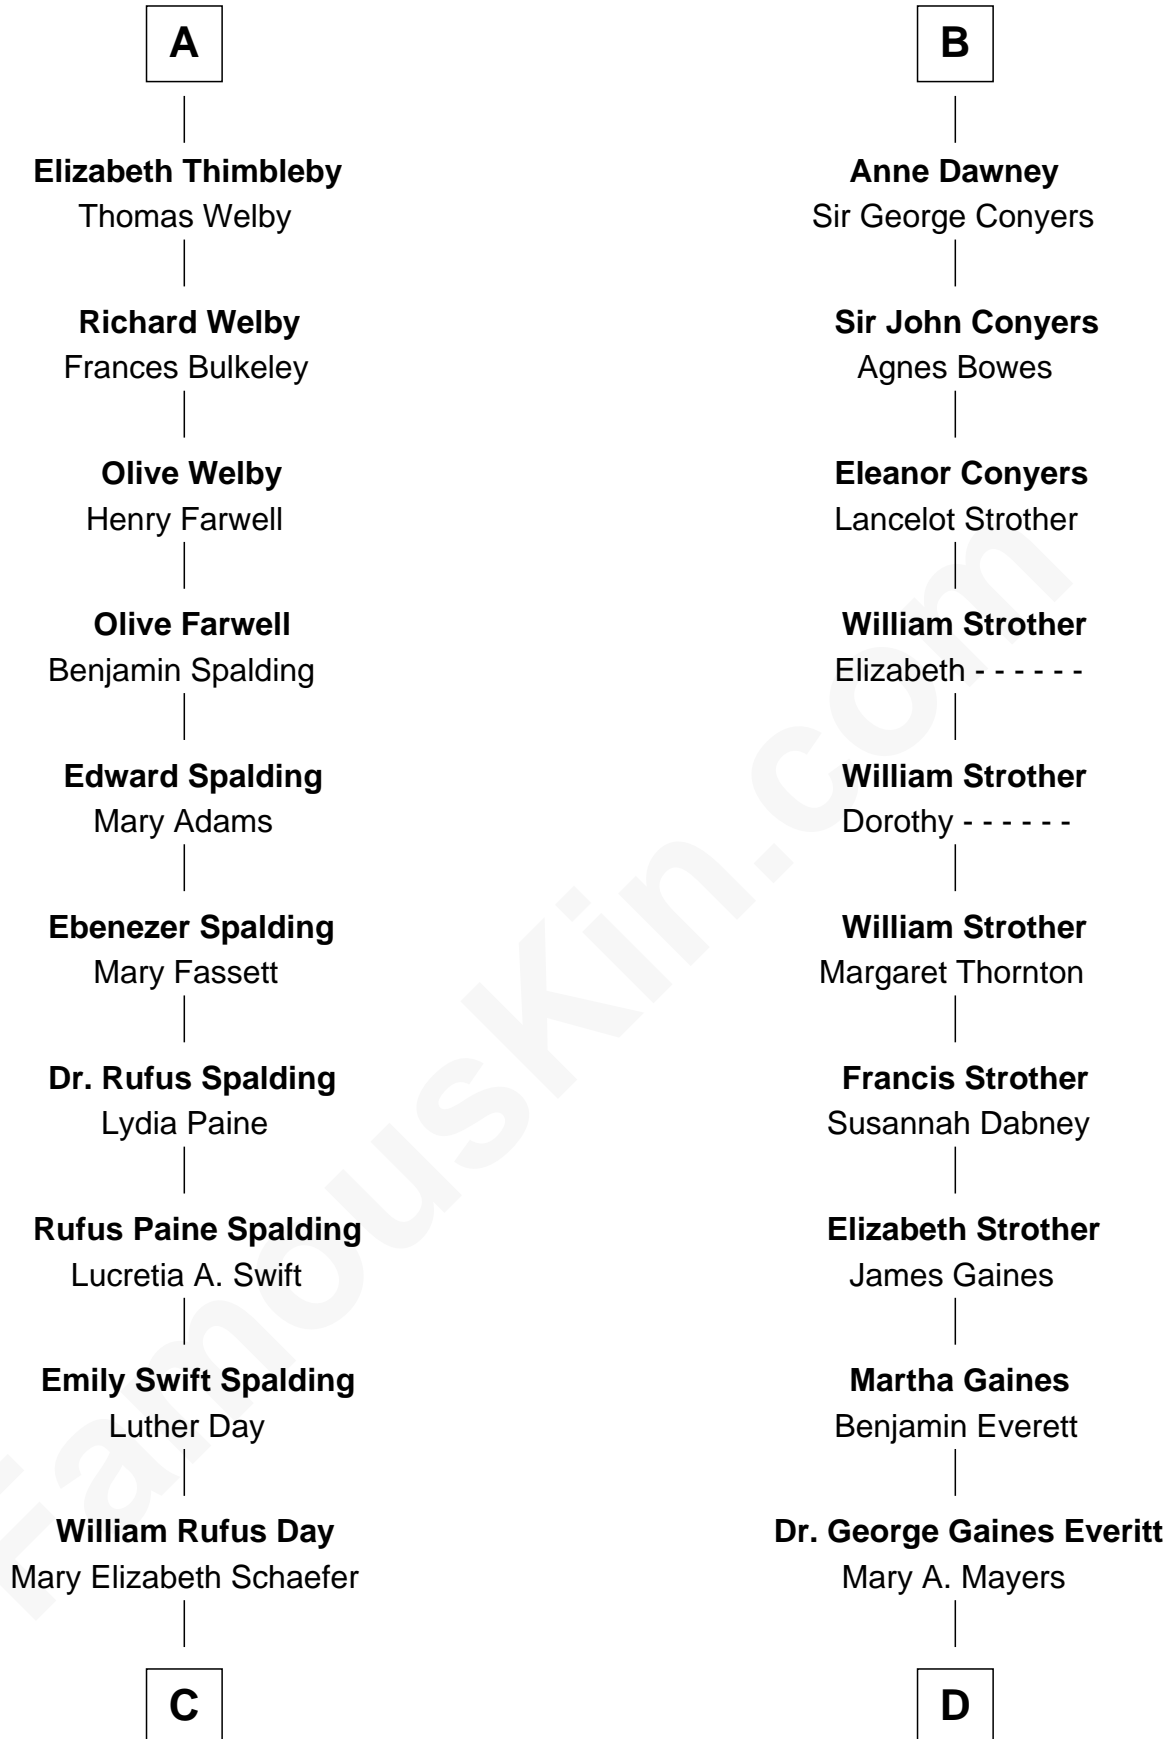

FamousKin.com Relationship Chart of

Anna Gunn

TV and Movie Actress

20th cousin of

William H. Macy

TV and Movie Actor

Ralph de Stafford

with wife
Margaret de Audley

Eleanor Aylesbury

Sir Robert Talboys

Elizabeth Heron

Humphrey Stafford

Katherine Fray

Maud Talboys

Sir Robert Tyrwhit

Anne Stafford

Sir Richard Neville

Katharine Tyrwhit

Sir Richard Thimbleby

Dorothy Neville

Sir John Dawney

A

B

C