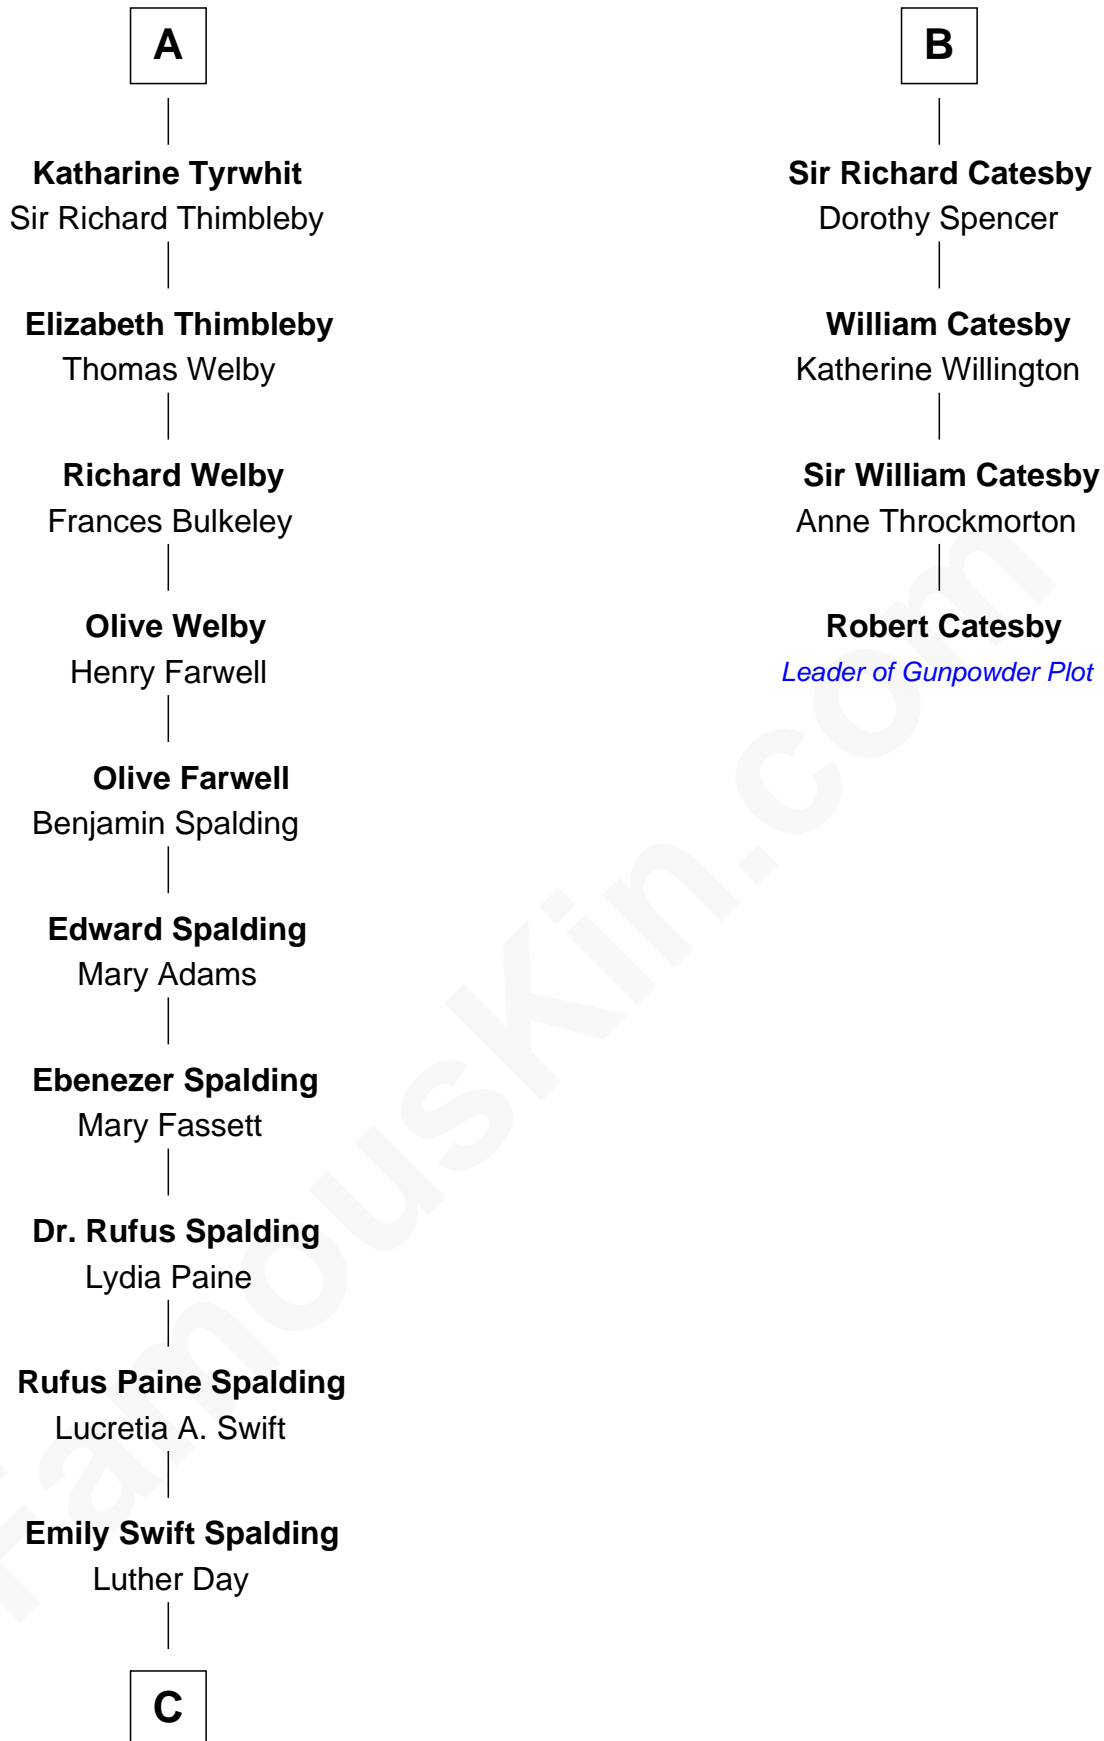

# FamousKin.com Relationship Chart of

**Anna Gunn**

*TV and Movie Actress*

10th cousin 11 times removed of

**Robert Catesby**

*Leader of Gunpowder Plot*

**Sir William la Zouche**

Maud Lovel

**C**

—  
**William Rufus Day**  
Mary Elizabeth Schaefer

—  
**Luther N. Day**  
Ida McKinley Barber

—  
**Ida McKinley Day**  
Clemens Earl Gunn

—  
**Clemens Earl Gunn**  
Sharon Anna Kathryn Peters

—  
**Anna Gunn**  
*TV and Movie Actress*