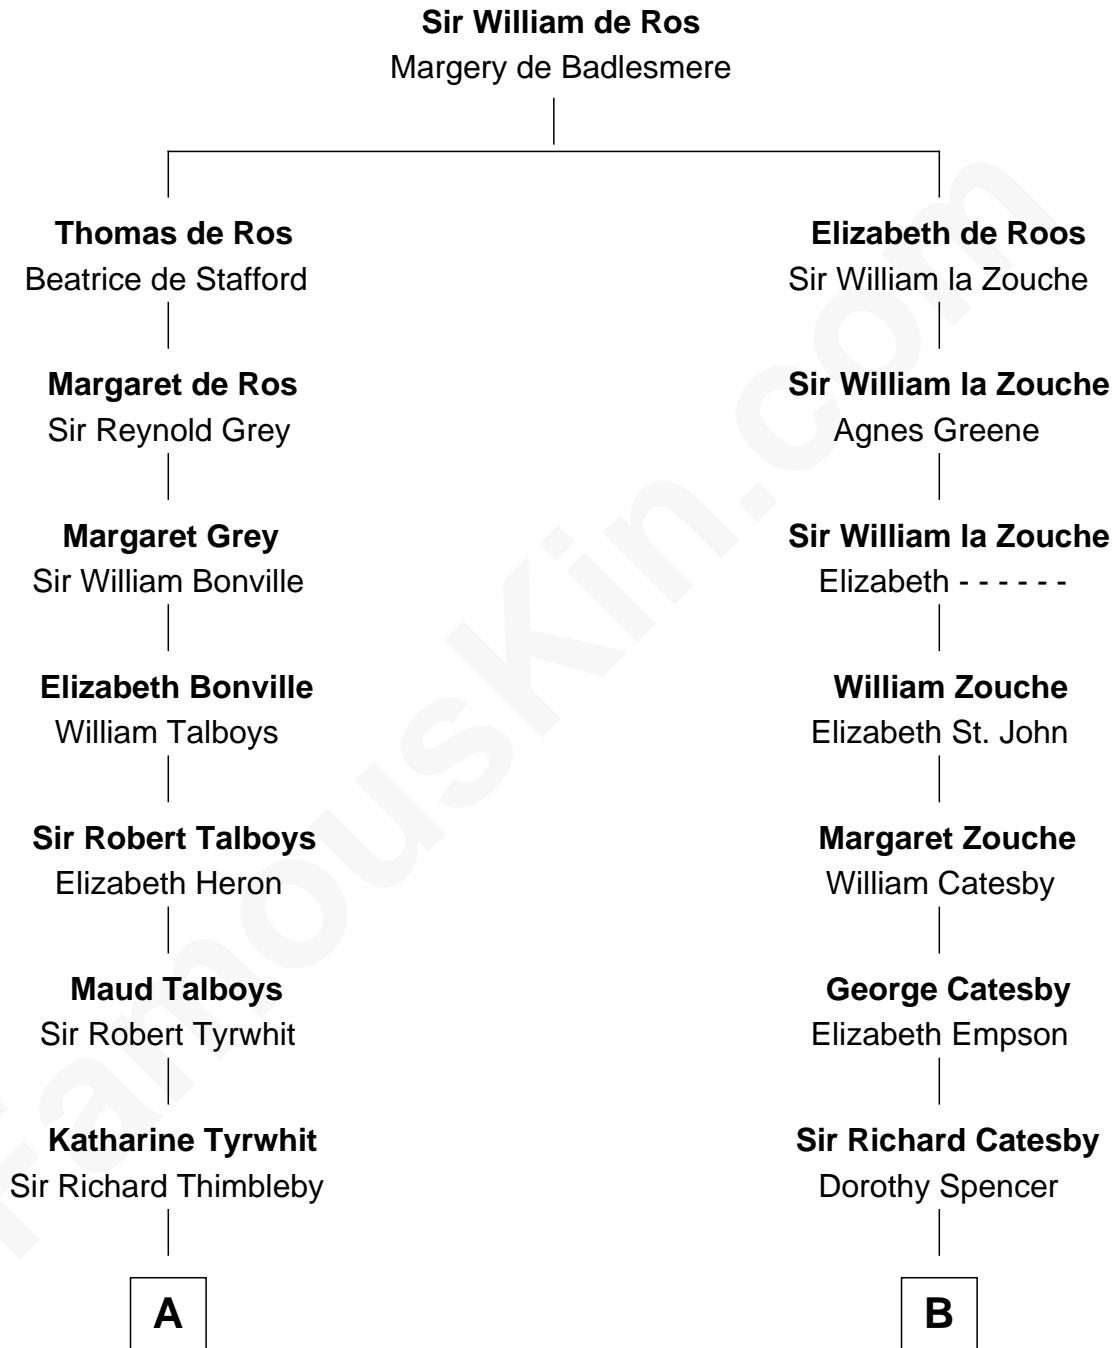

FamousKin.com

Relationship Chart of

Anna Gunn

TV and Movie Actress

9th cousin 11 times removed of

Robert Catesby

Leader of Gunpowder Plot

C

—
Luther N. Day
Ida McKinley Barber

—
Ida McKinley Day
Clemens Earl Gunn

—
Clemens Earl Gunn
Sharon Anna Kathryn Peters

—
Anna Gunn
TV and Movie Actress