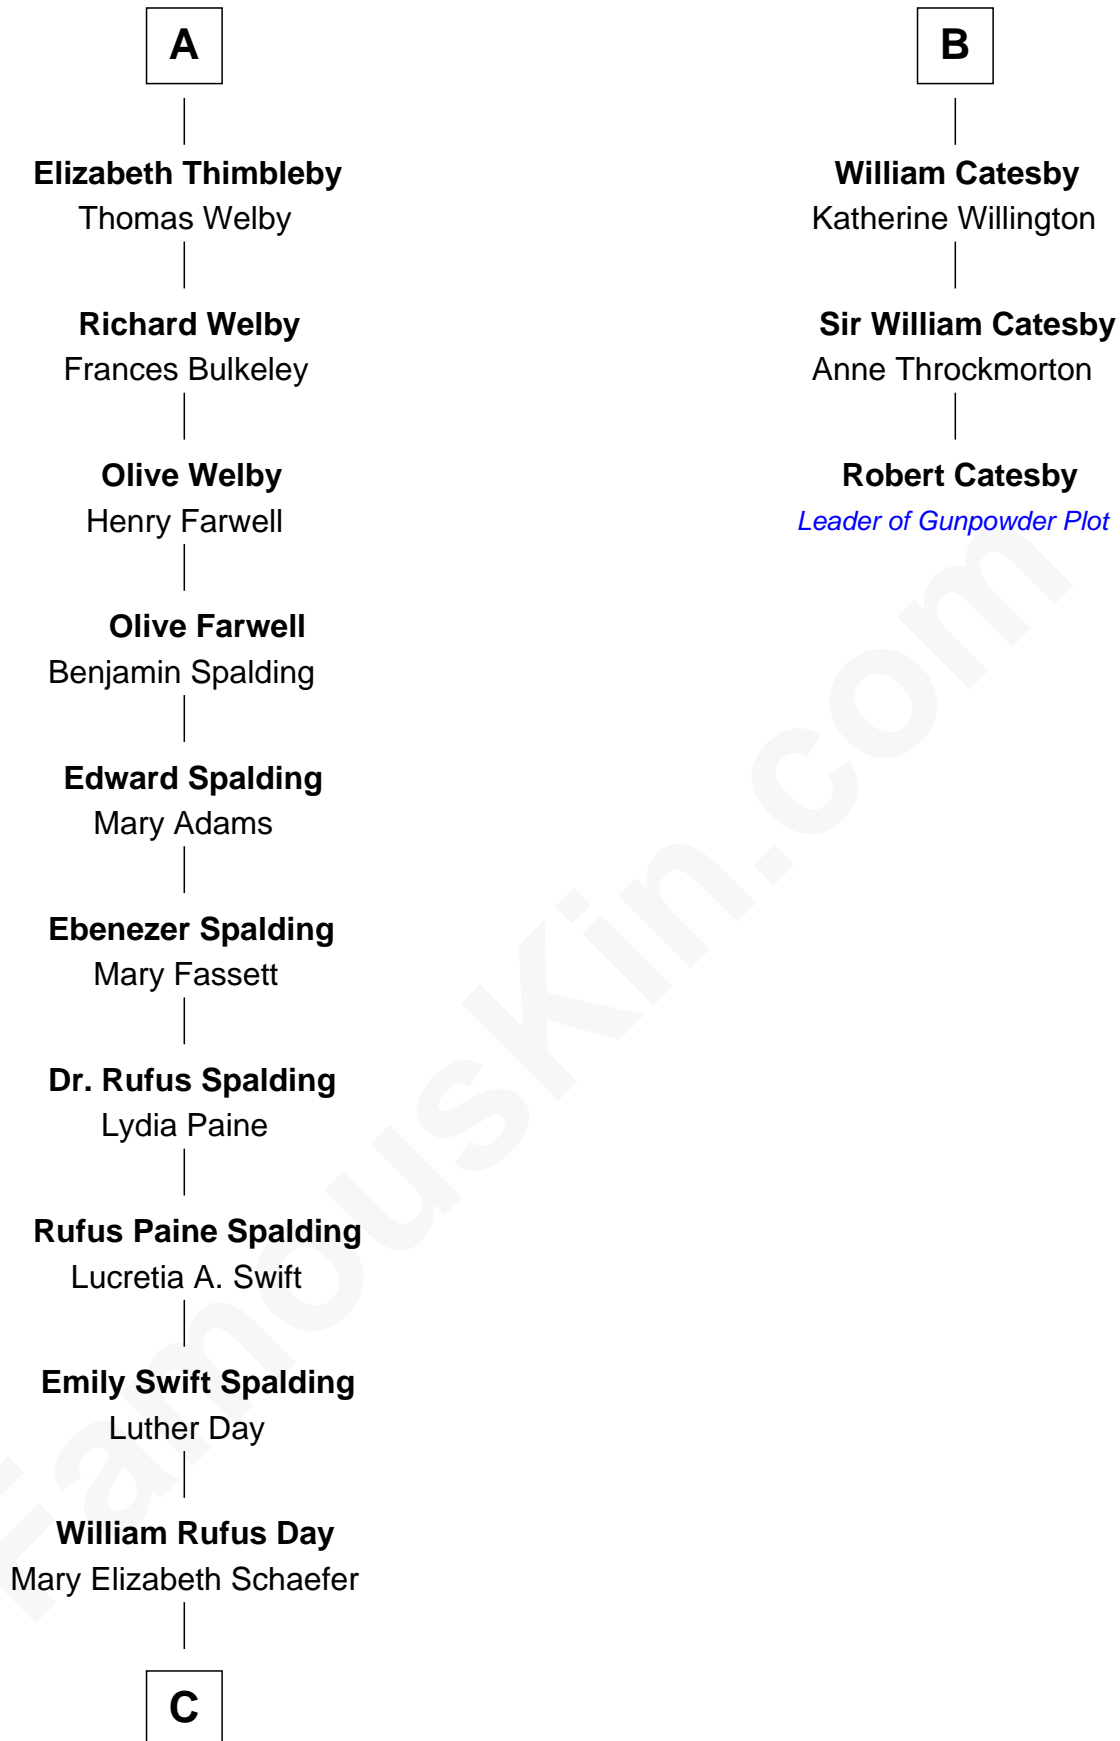

FamousKin.com

Relationship Chart of

Anna Gunn

TV and Movie Actress

9th cousin 11 times removed of

Robert Catesby

Leader of Gunpowder Plot

C

—
Luther N. Day
Ida McKinley Barber

—
Ida McKinley Day
Clemens Earl Gunn

—
Clemens Earl Gunn
Sharon Anna Kathryn Peters

—
Anna Gunn
TV and Movie Actress