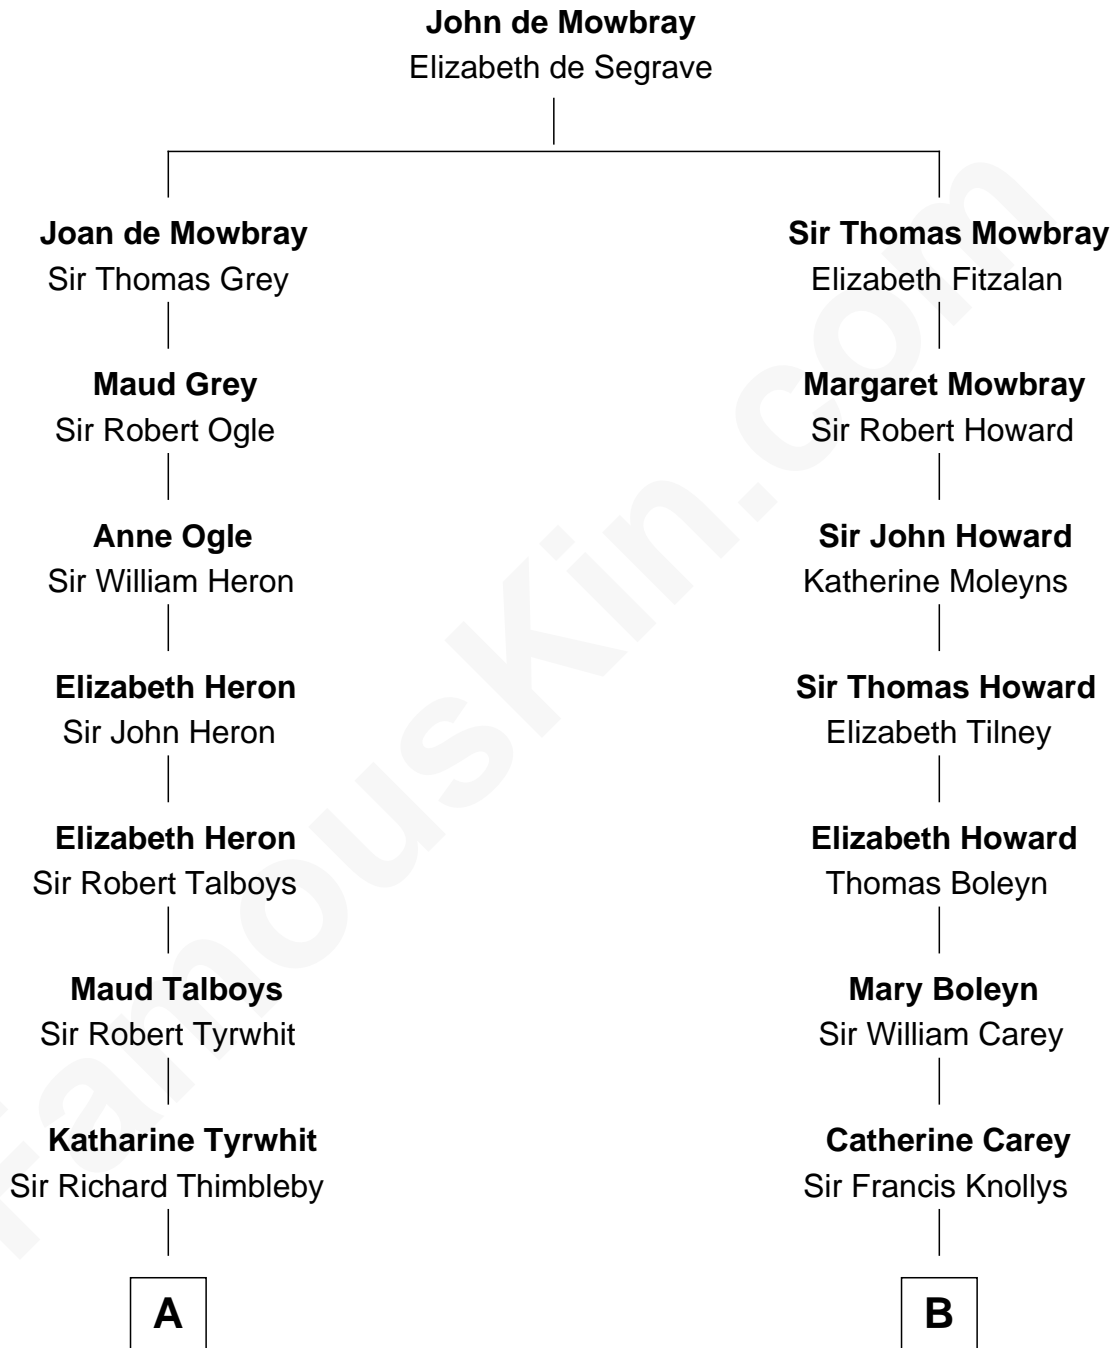

FamousKin.com Relationship Chart of

Anna Gunn

TV and Movie Actress

20th cousin 1 time removed of

John Cena

Movie Actor and WWE Pro Wrestler

C

Luther N. Day
Ida McKinley Barber

Ida McKinley Day
Clemens Earl Gunn

Clemens Earl Gunn
Sharon Anna Kathryn Peters

Anna Gunn
TV and Movie Actress

D

Charles H. Nichols
Martha Emma Dix

Charles Nichols
Julia Ellen Skelton

Natalie Nichols
Ulysses John Lupien