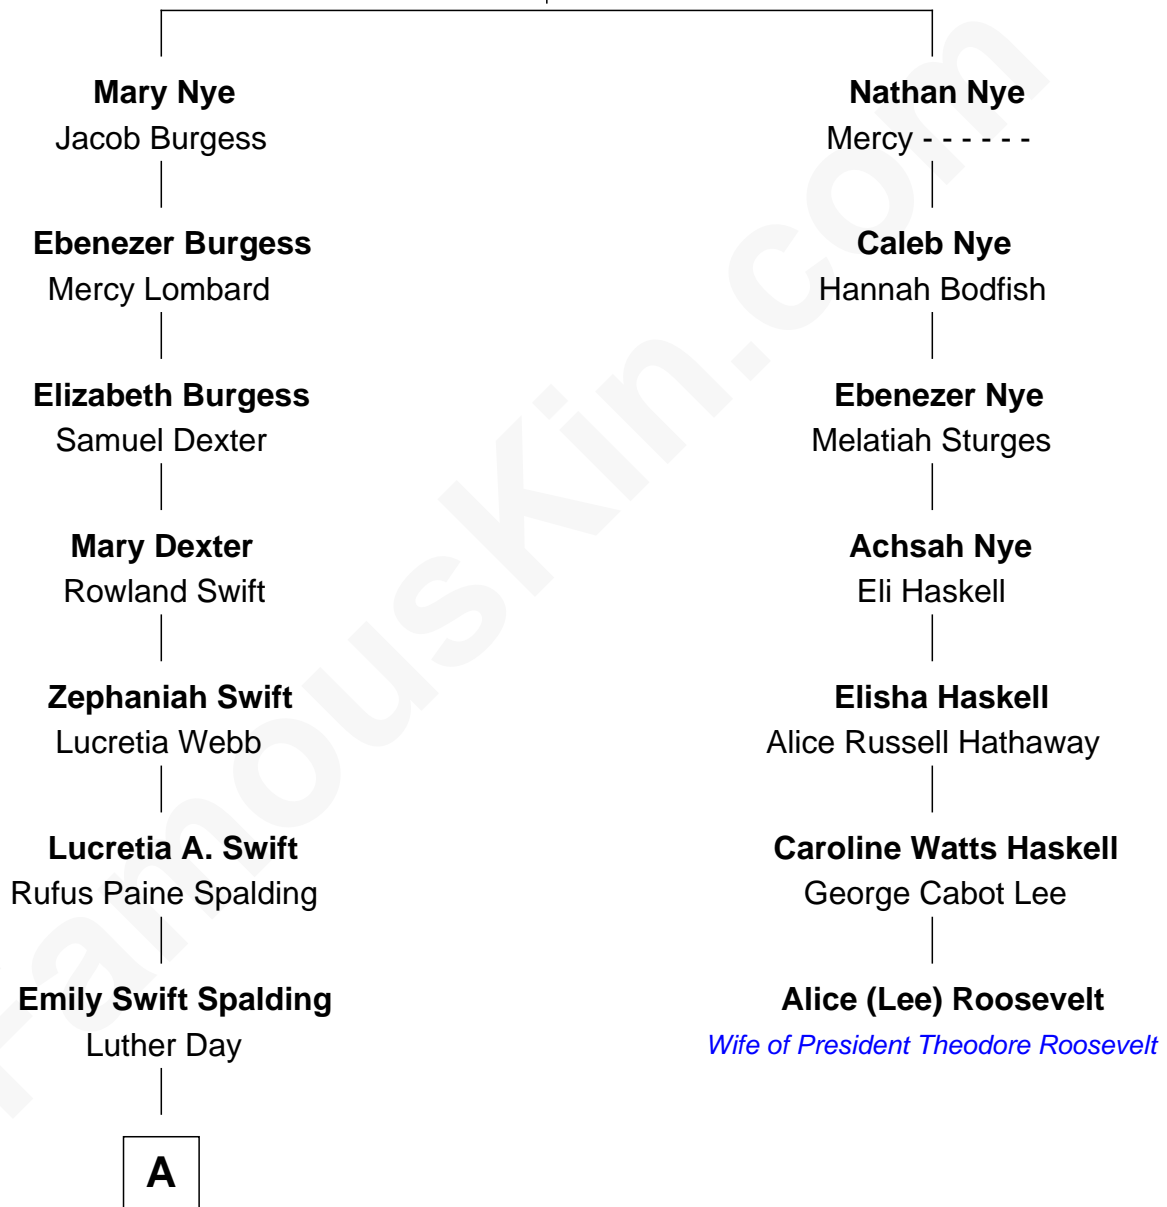

FamousKin.com Relationship Chart of

Anna Gunn

TV and Movie Actress

6th cousin 5 times removed of

Alice (Lee) Roosevelt

First Wife of President Theodore Roosevelt

Benjamin Nye
Katherine Tupper

A

—
William Rufus Day
Mary Elizabeth Schaefer

—
Luther N. Day
Ida McKinley Barber

—
Ida McKinley Day
Clemens Earl Gunn

—
Clemens Earl Gunn
Sharon Anna Kathryn Peters

—
Anna Gunn
TV and Movie Actress