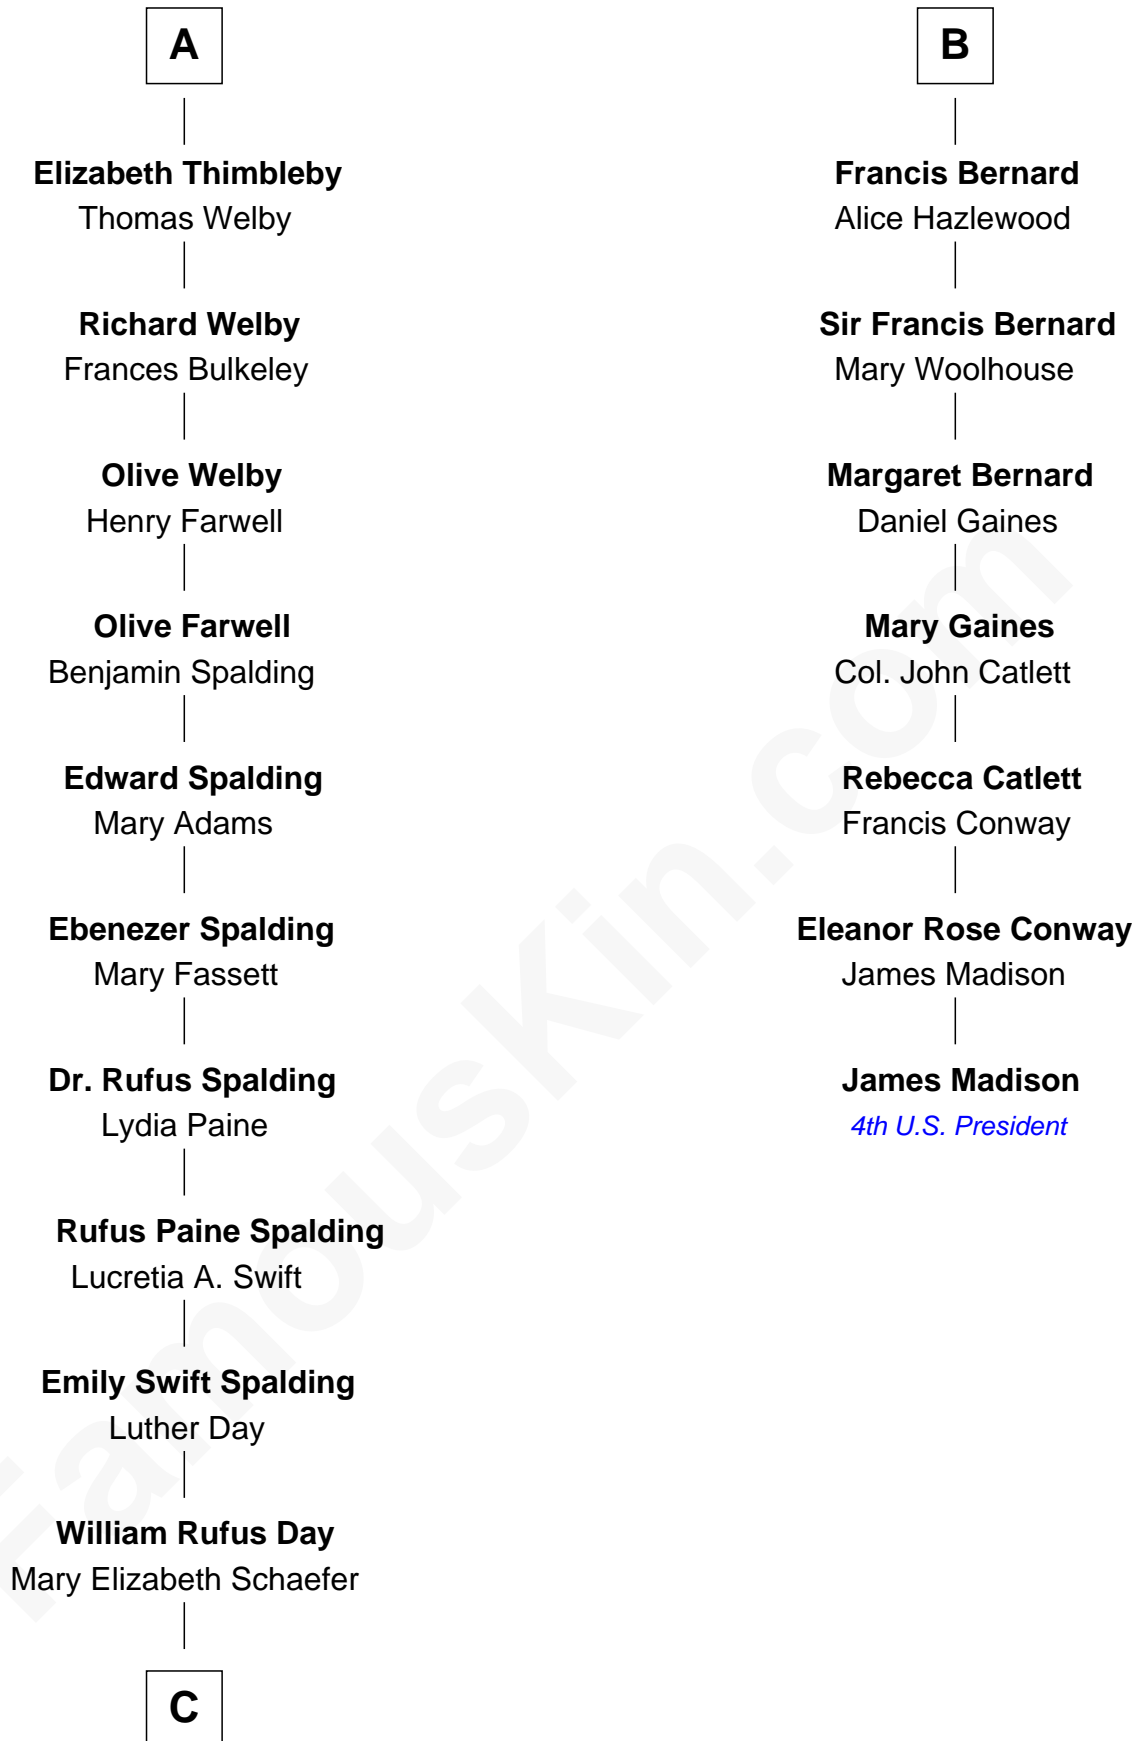

FamousKin.com Relationship Chart of

Anna Gunn

TV and Movie Actress

13th cousin 7 times removed of

James Madison

4th U.S. President

Sir William de Ros
Margery de Badlesmere

Thomas de Ros
Beatrice de Stafford

Margaret de Ros
Sir Reynold Grey

Margaret Grey
Sir William Bonville

Elizabeth Bonville
William Talboys

Sir Robert Talboys
Elizabeth Heron

Maud Talboys
Sir Robert Tyrwhit

Katharine Tyrwhit
Sir Richard Thimbleby

A

Maud de Roos
John de Welles

Margery de Welles
Stephen le Scrope

John le Scrope
Elizabeth Chaworth

Elizabeth le Scrope
Sir Henry le Scrope

Margaret Scrope
John Bernard

John Bernard
Margaret Daundelyn

John Bernard
Cecily Muscote

B

C

—
Luther N. Day
Ida McKinley Barber

—
Ida McKinley Day
Clemens Earl Gunn

—
Clemens Earl Gunn
Sharon Anna Kathryn Peters

—
Anna Gunn
TV and Movie Actress

FamousKin.com