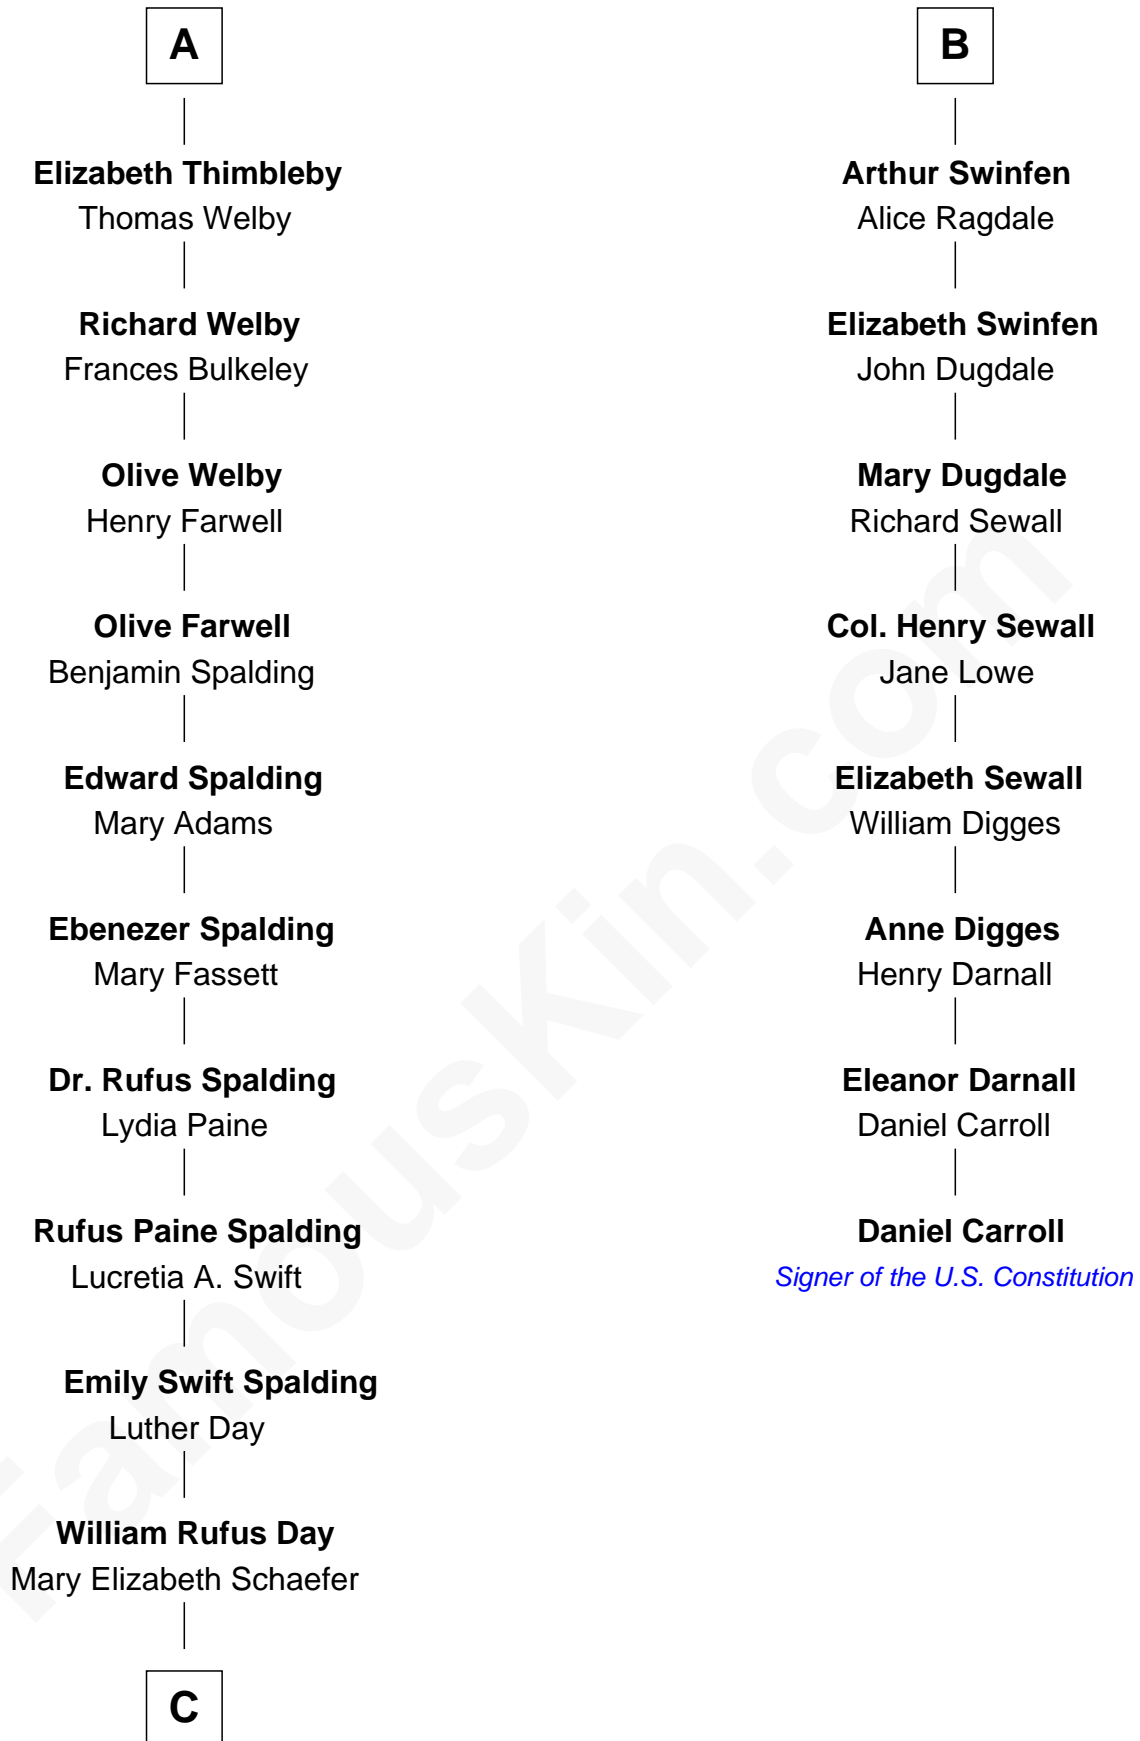

FamousKin.com Relationship Chart of

Anna Gunn

TV and Movie Actress

14th cousin 6 times removed of

Daniel Carroll

Signer of the U.S. Constitution

Ralph de Stafford

with wife
Margaret de Audley

Sir Robert Talboys

Elizabeth Heron

Robert Noel

Matilda Brereton

Maud Talboys

Sir Robert Tyrwhit

James Noel

Elizabeth -----

Katharine Tyrwhit

Sir Richard Thimbleby

Dorothy Noel

William Swinfen

A

B

C

—
Luther N. Day
Ida McKinley Barber