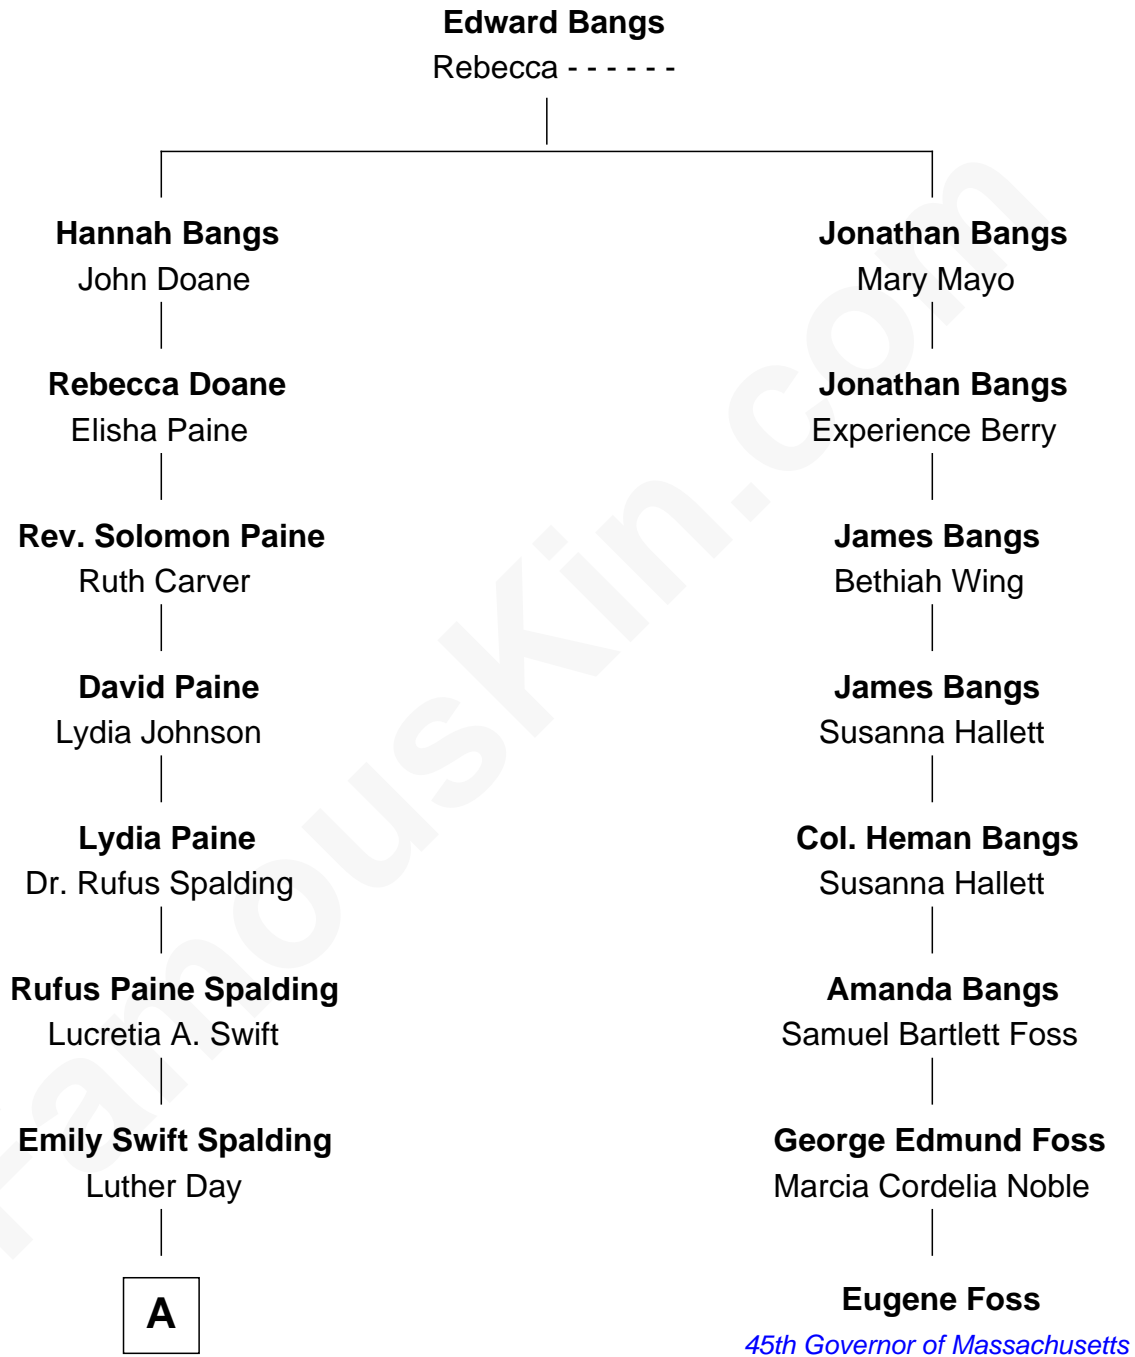

FamousKin.com Relationship Chart of

Anna Gunn

TV and Movie Actress

7th cousin 4 times removed of

Eugene Foss

45th Governor of Massachusetts

A

—
William Rufus Day
Mary Elizabeth Schaefer

—
Luther N. Day
Ida McKinley Barber

—
Ida McKinley Day
Clemens Earl Gunn

—
Clemens Earl Gunn
Sharon Anna Kathryn Peters

—
Anna Gunn
TV and Movie Actress