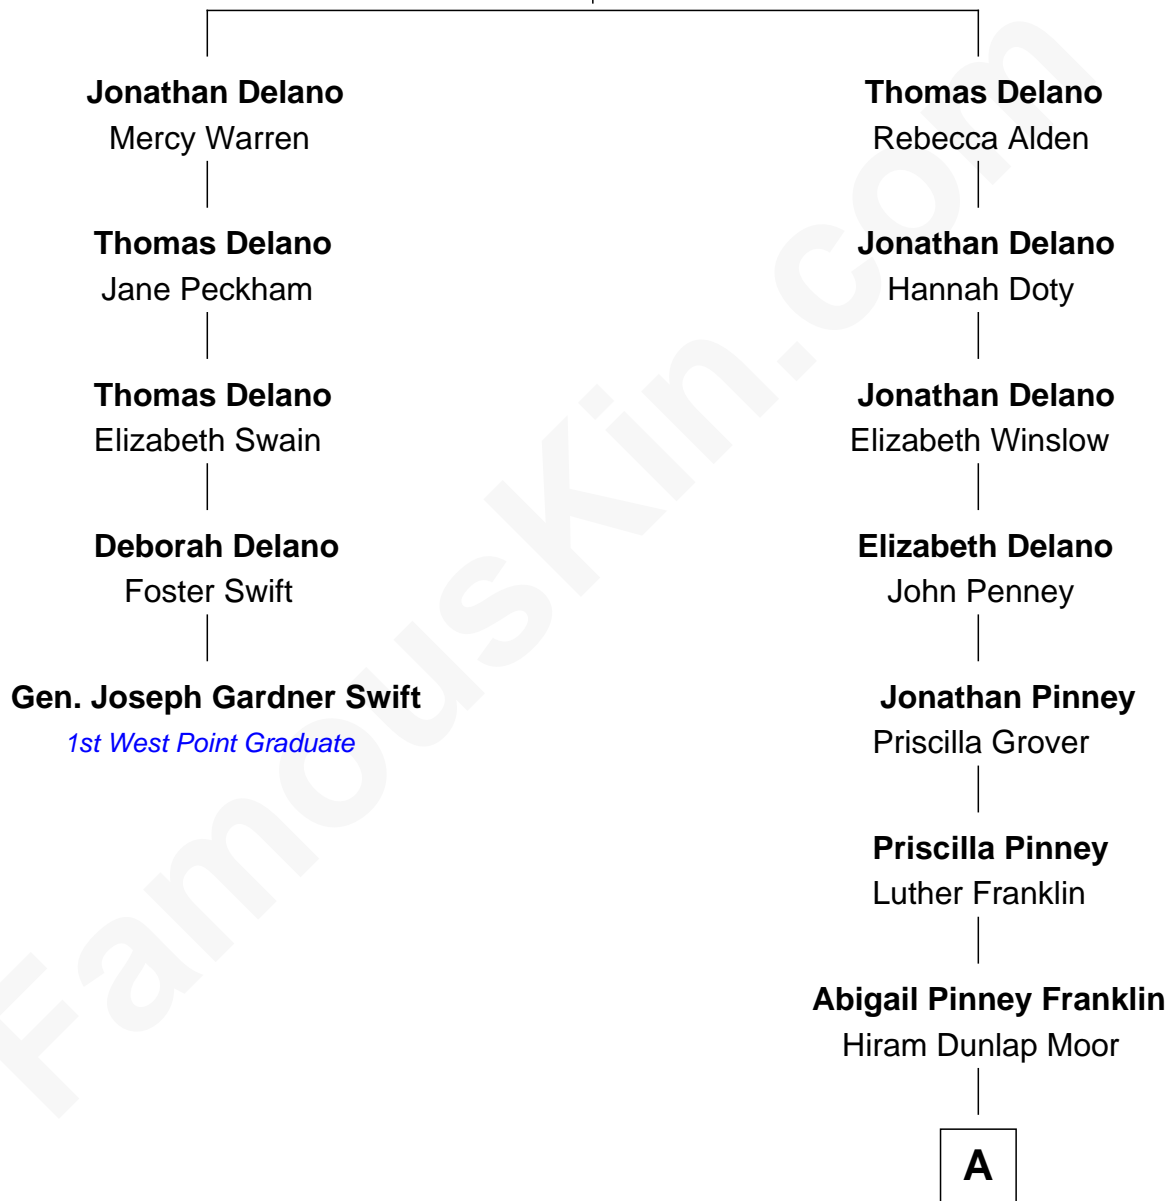

FamousKin.com

Relationship Chart of

Gen. Joseph Gardner Swift

First Graduate of West Point Military Academy

4th cousin 6 times removed of

Orson Bean

TV Actor

Philip Delano
Hester Dewsbury

A

—
Sarah Jane Moor

Don Carlos Pollard

—
Dallas Frank Pollard

Katharine Putnam Ainsworth

—
Marion Ainsworth Pollard

George Frederick Burrows

—
Orson Bean

TV Actor