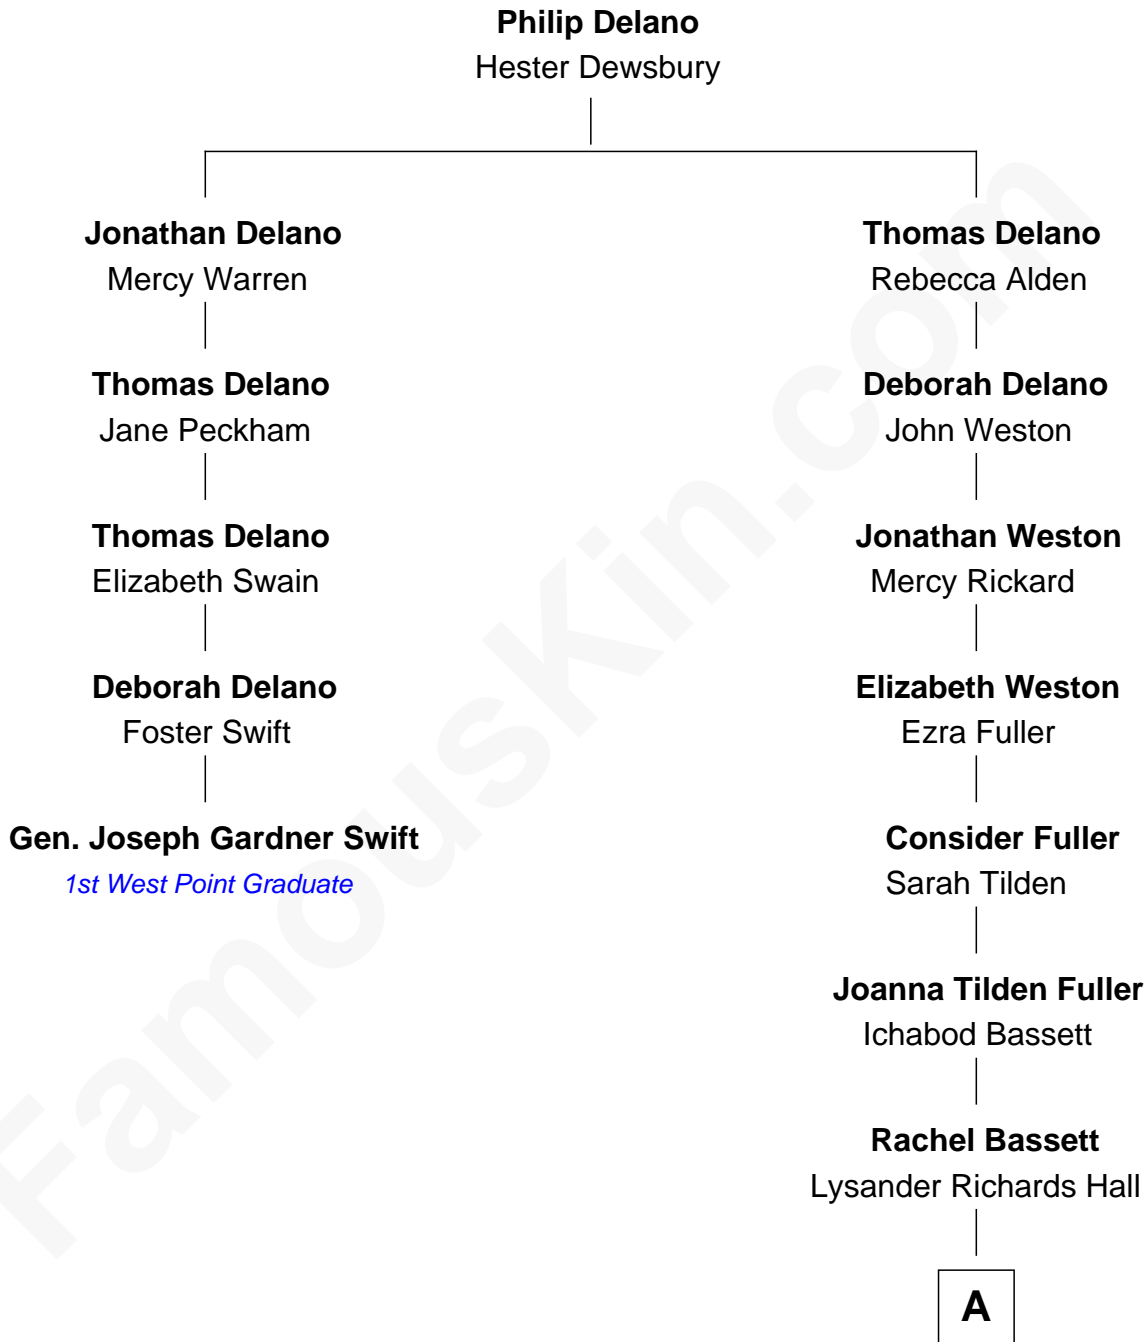

FamousKin.com

Relationship Chart of

Gen. Joseph Gardner Swift

First Graduate of West Point Military Academy

4th cousin 6 times removed of

Geena Davis

Movie and TV Actress

A

Elbert Lysander Hall

Lucy J. Price

Florence Martha Hall

Dr. William Henry Cook

Lucille Martha Cook

William Frank Davis

Geena Davis

Movie and TV Actress