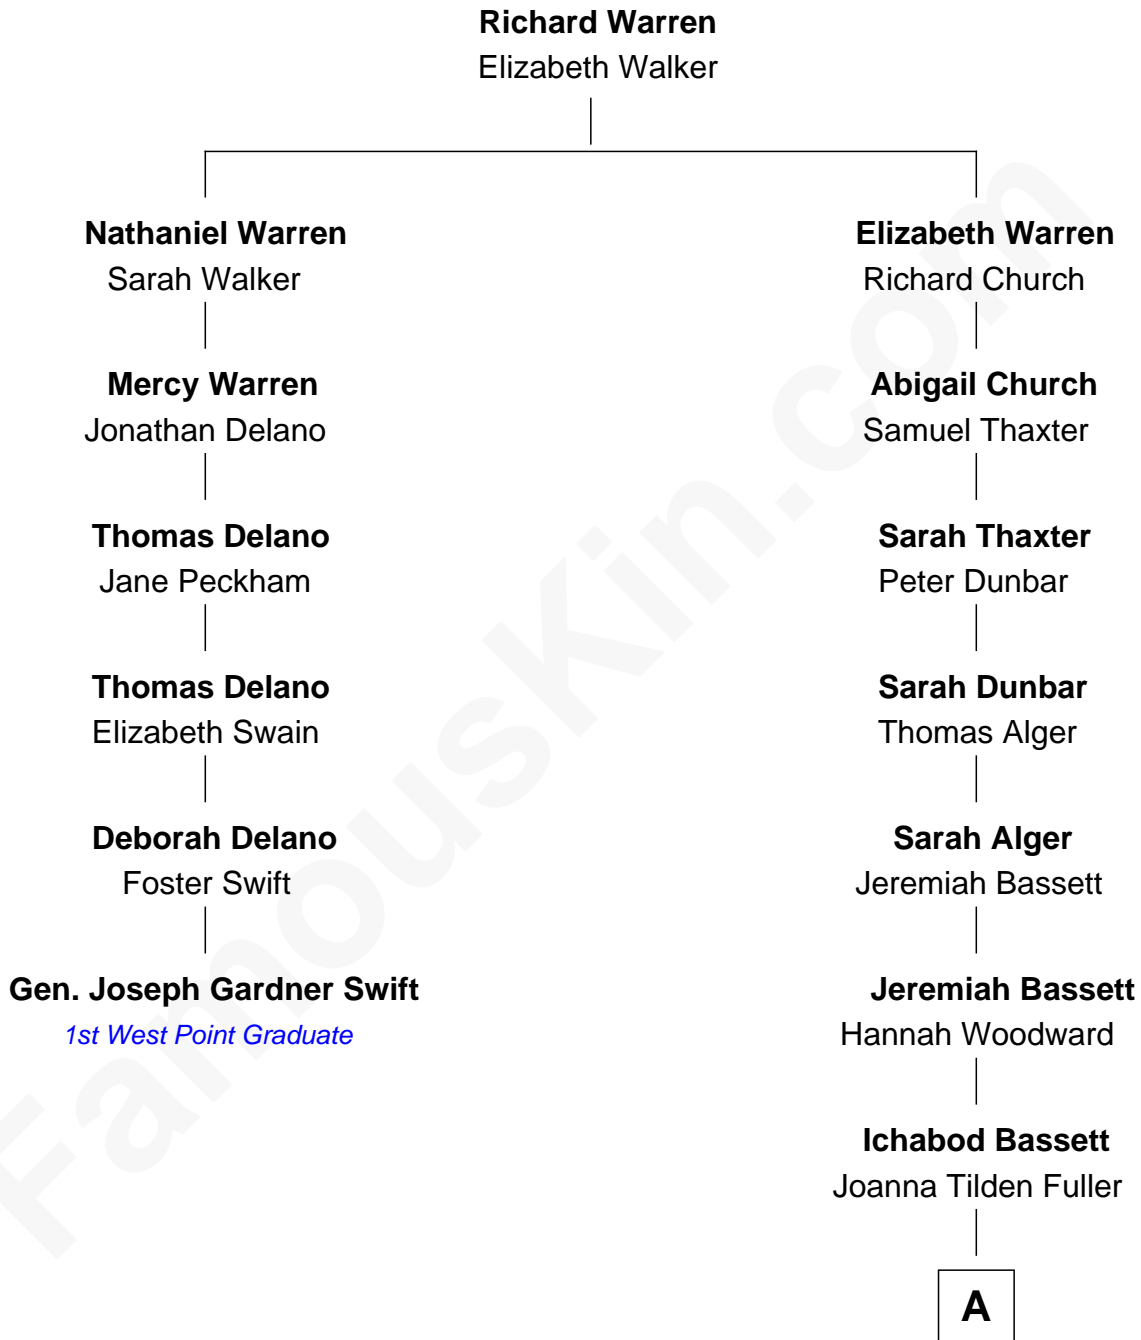

FamousKin.com

Relationship Chart of

Gen. Joseph Gardner Swift

First Graduate of West Point Military Academy

5th cousin 6 times removed of

Geena Davis

Movie and TV Actress

A

—
Rachel Bassett

Lysander Richards Hall

—
Elbert Lysander Hall

Lucy J. Price

—
Florence Martha Hall

Dr. William Henry Cook

—
Lucille Martha Cook

William Frank Davis