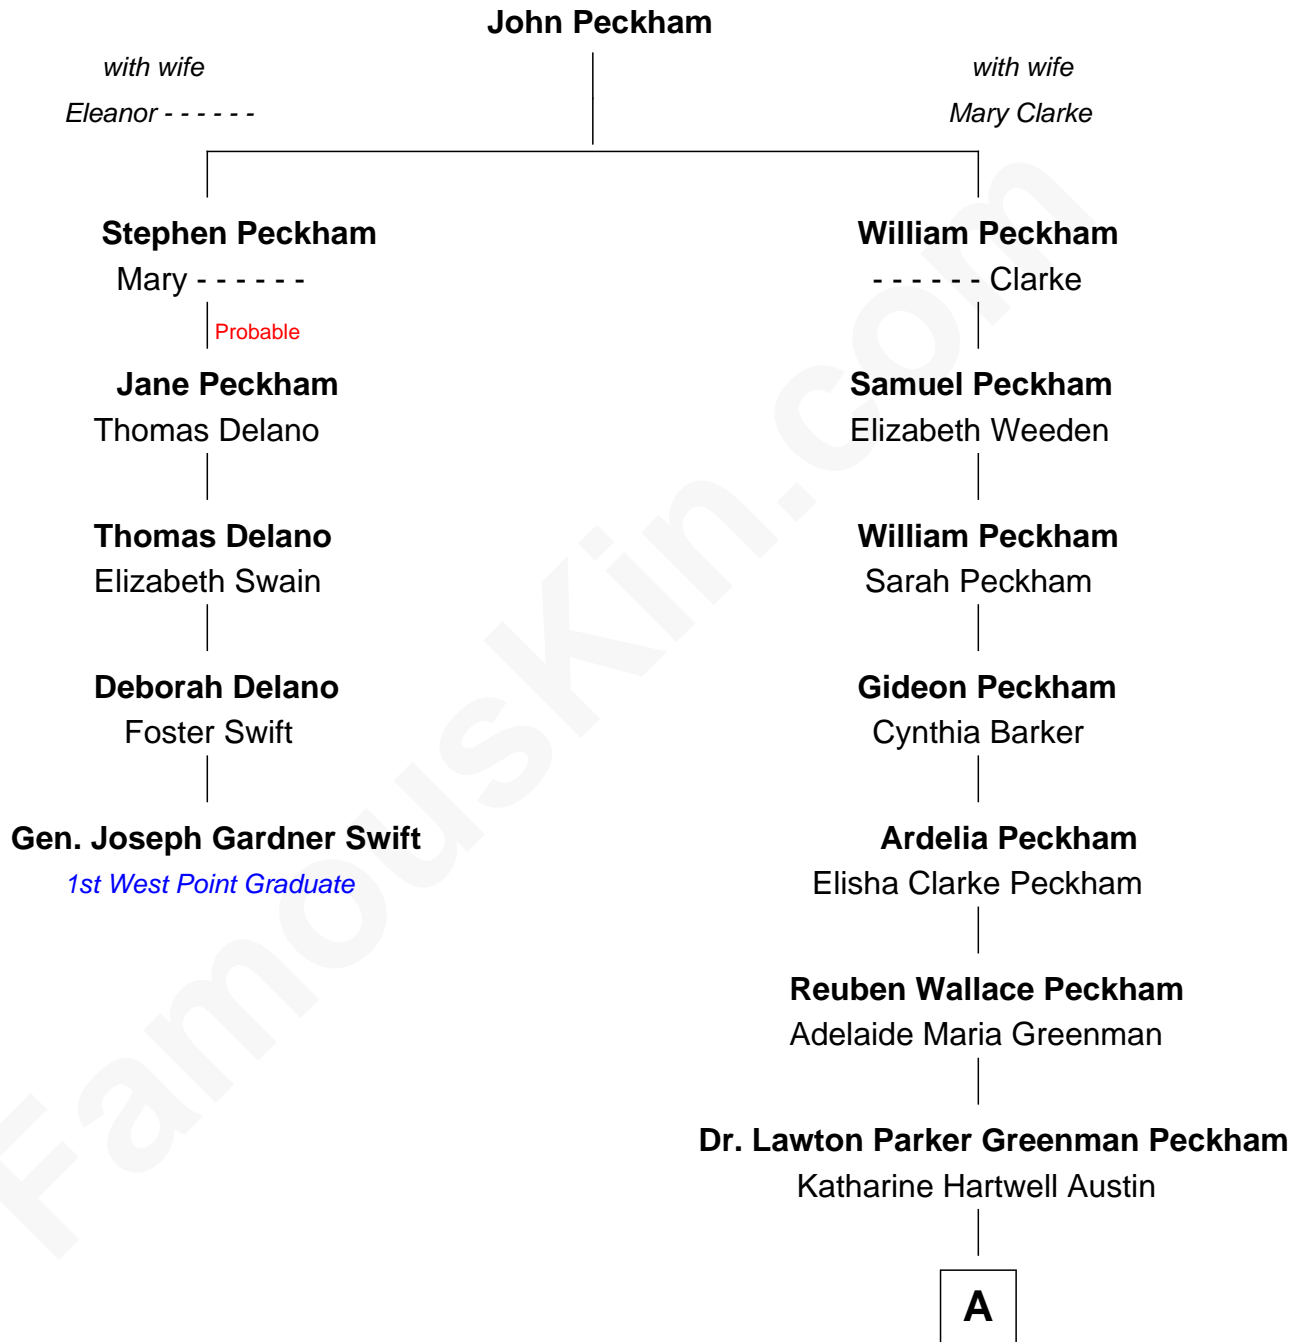

## Relationship Chart of

### Gen. Joseph Gardner Swift

*First Graduate of West Point Military Academy*

4th cousin 4 times removed of

**Charlie Day**

*TV and Movie Actor*

A

Mary Adelaide Peckham

Thomas Charles Day