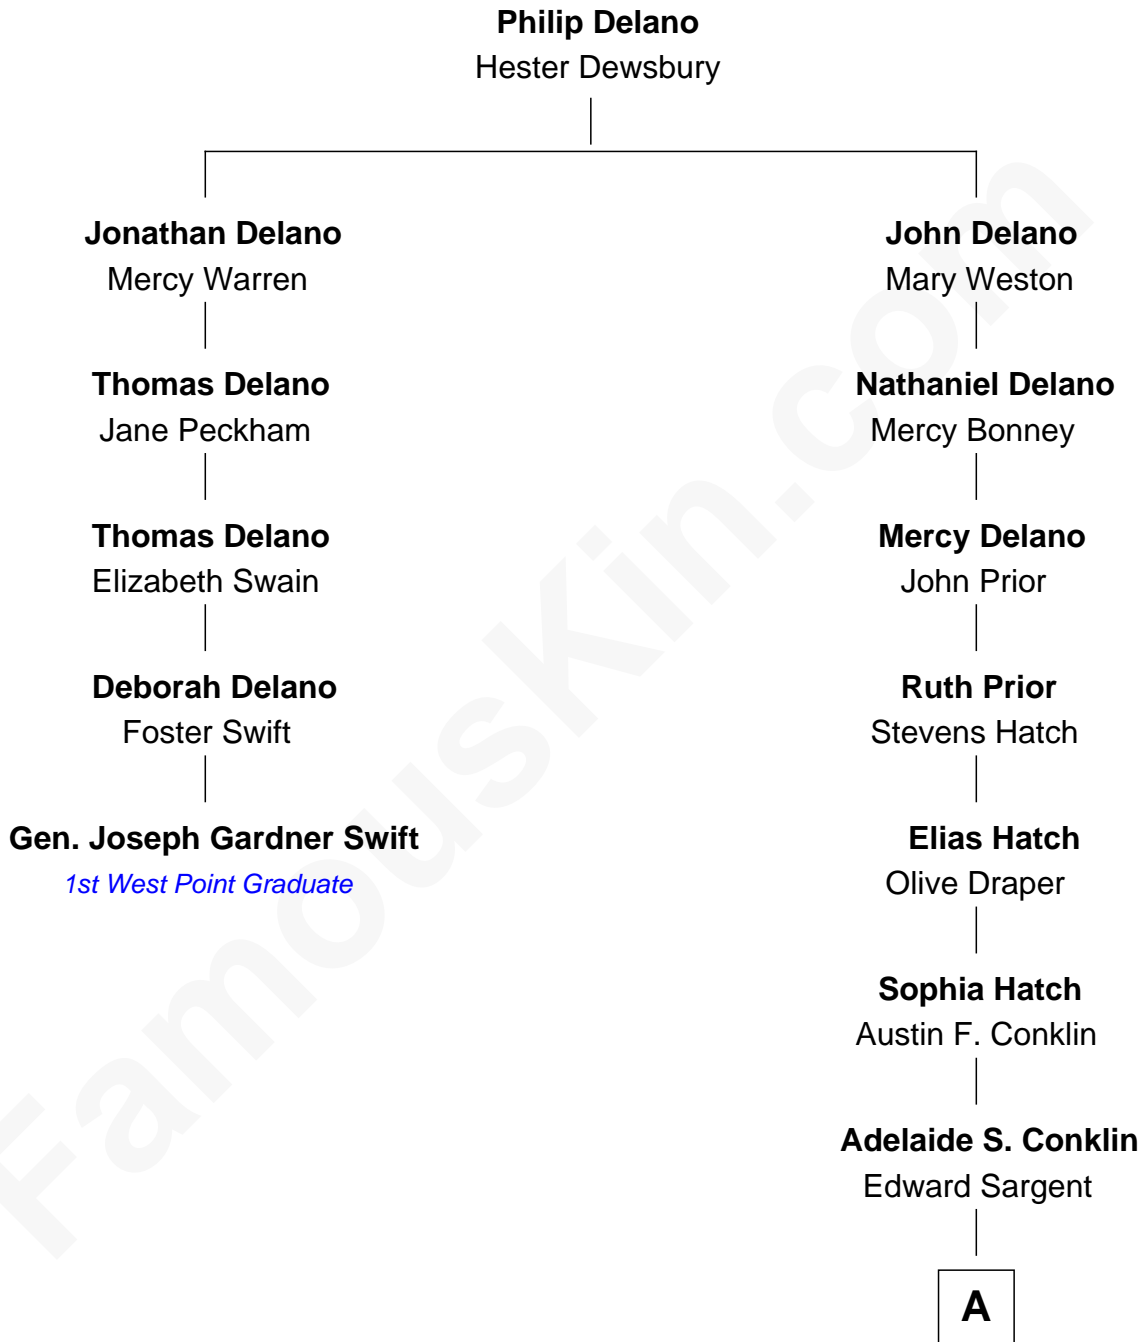

FamousKin.com

Relationship Chart of

Gen. Joseph Gardner Swift

First Graduate of West Point Military Academy

4th cousin 7 times removed of

Ben Jealous

President and CEO of NAACP

A

|
Harry Edward Sargent

Annie Laura Trask

|
Evelyn Sargent

Lionel Frederick Jealous

|
Dr. Sargent Jealous

Annette Smith

|
Frederick Smith Jealous

Ann Frederica Todd