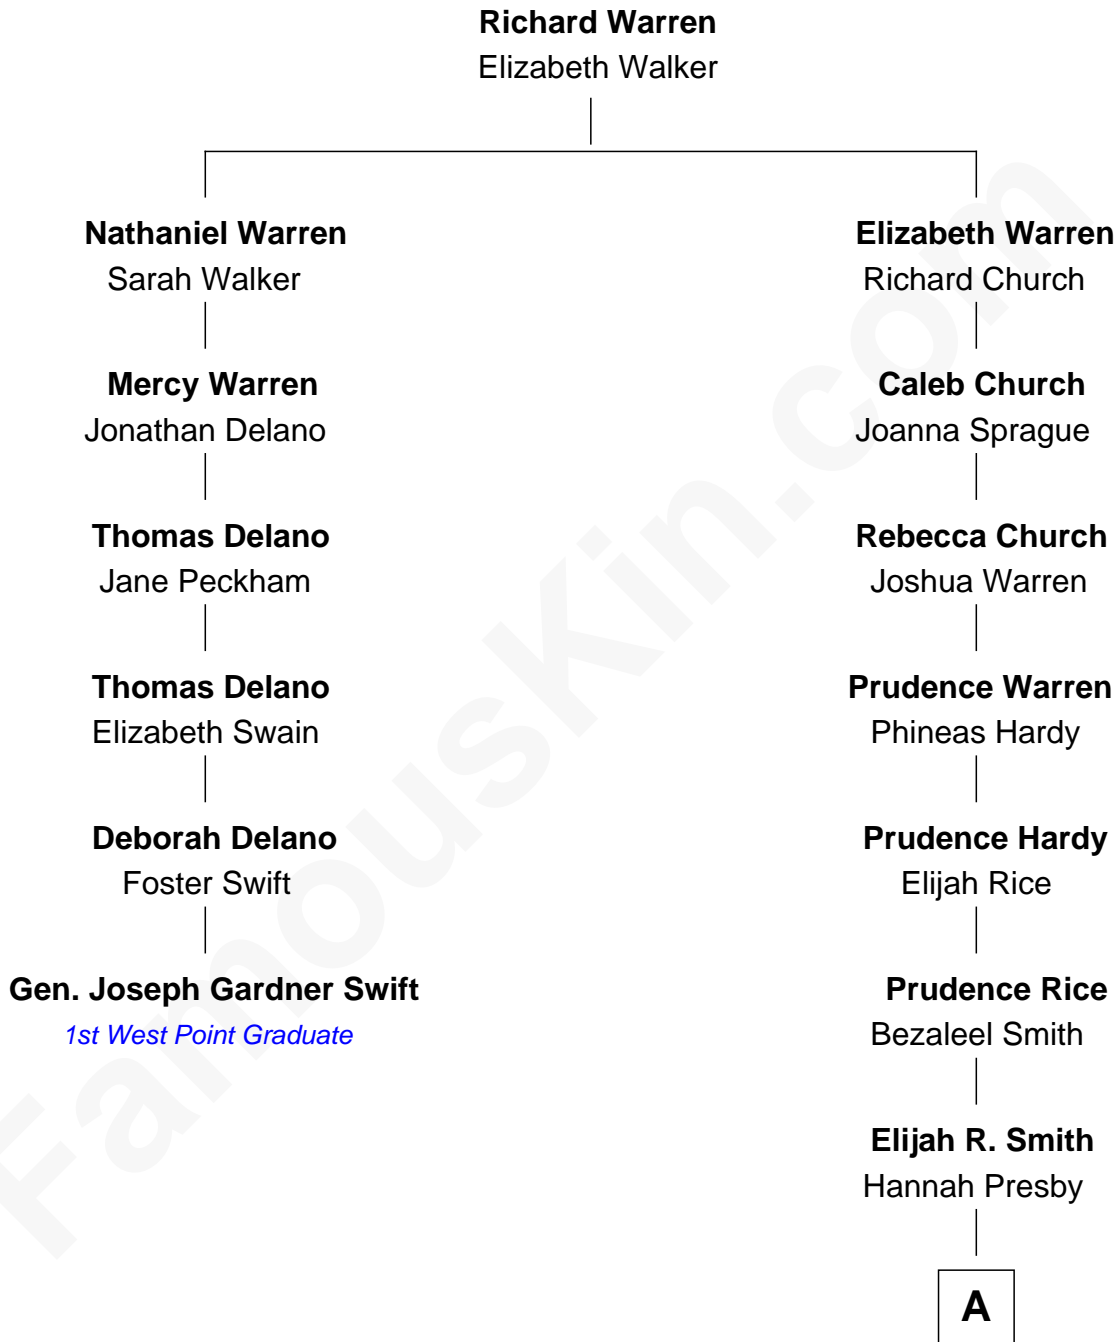

FamousKin.com

Relationship Chart of

Gen. Joseph Gardner Swift

First Graduate of West Point Military Academy

5th cousin 6 times removed of

Ben Jealous

President and CEO of NAACP

A

Leonard Wood Smith

Lucy J. Youngman

Joseph Cummings Smith

Ethel Maude Locke

Annette Smith

Dr. Sargent Jealous

Frederick Smith Jealous

Ann Frederica Todd