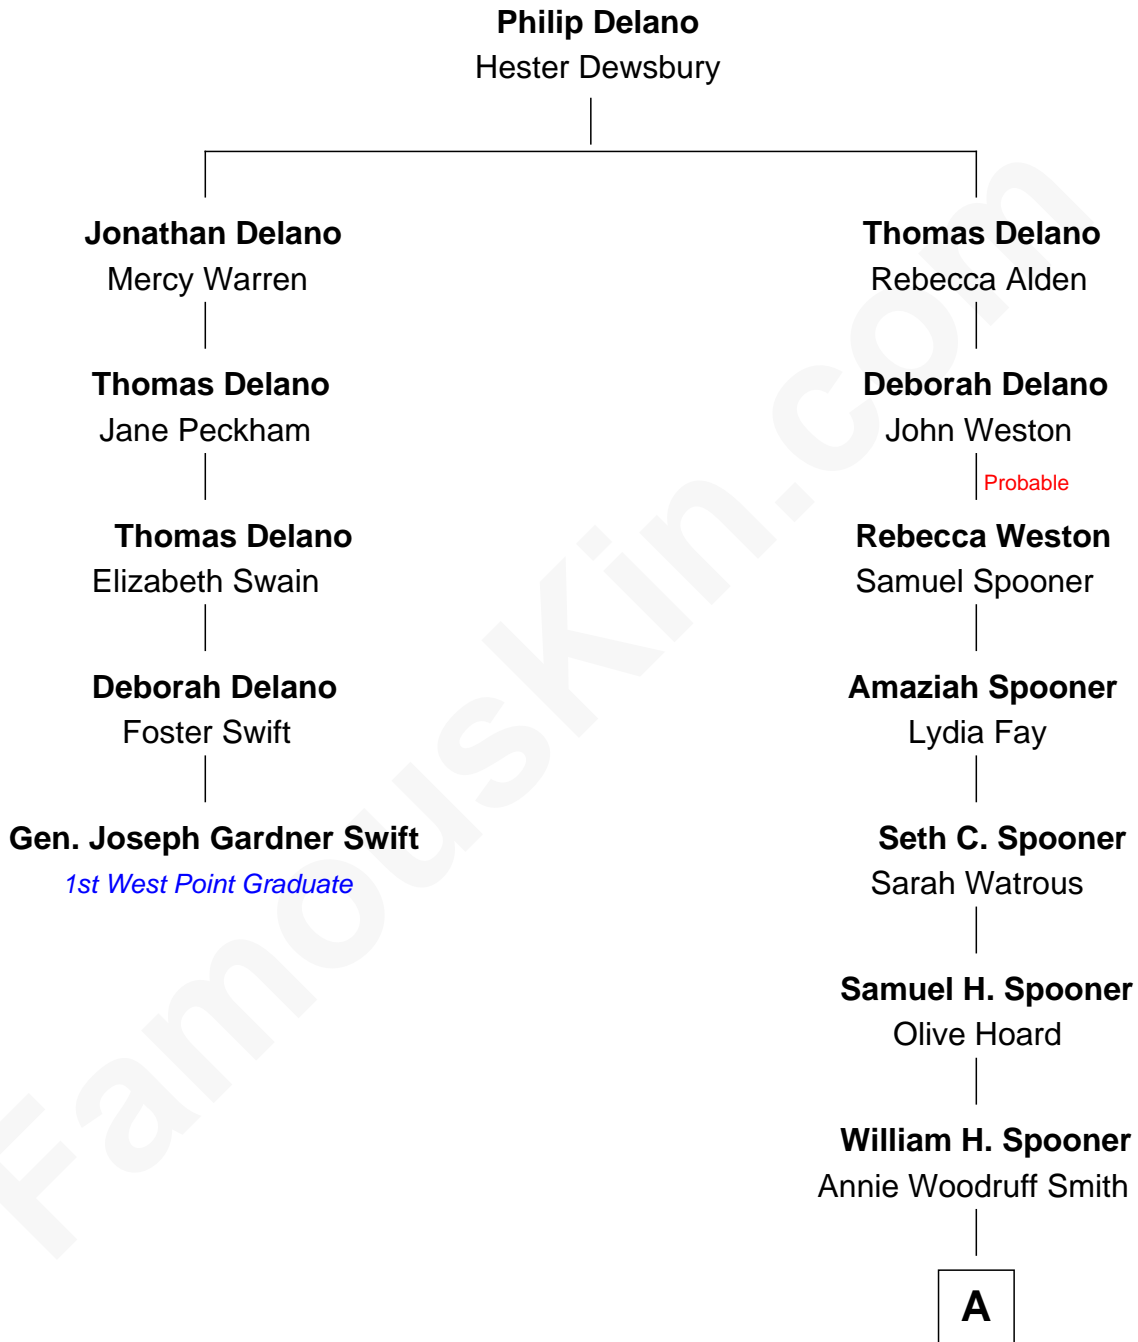

FamousKin.com

Relationship Chart of

Gen. Joseph Gardner Swift

First Graduate of West Point Military Academy

4th cousin 6 times removed of

Paul Walker

TV and Movie Actor

A

Betsey Idell Spooner
Elmer John Oefinger

June Vivian Oefinger
Paul William Walker

Paul W. Walker
Cheryl Ann Crabtree

Paul Walker
TV and Movie Actor

FamousKin.com