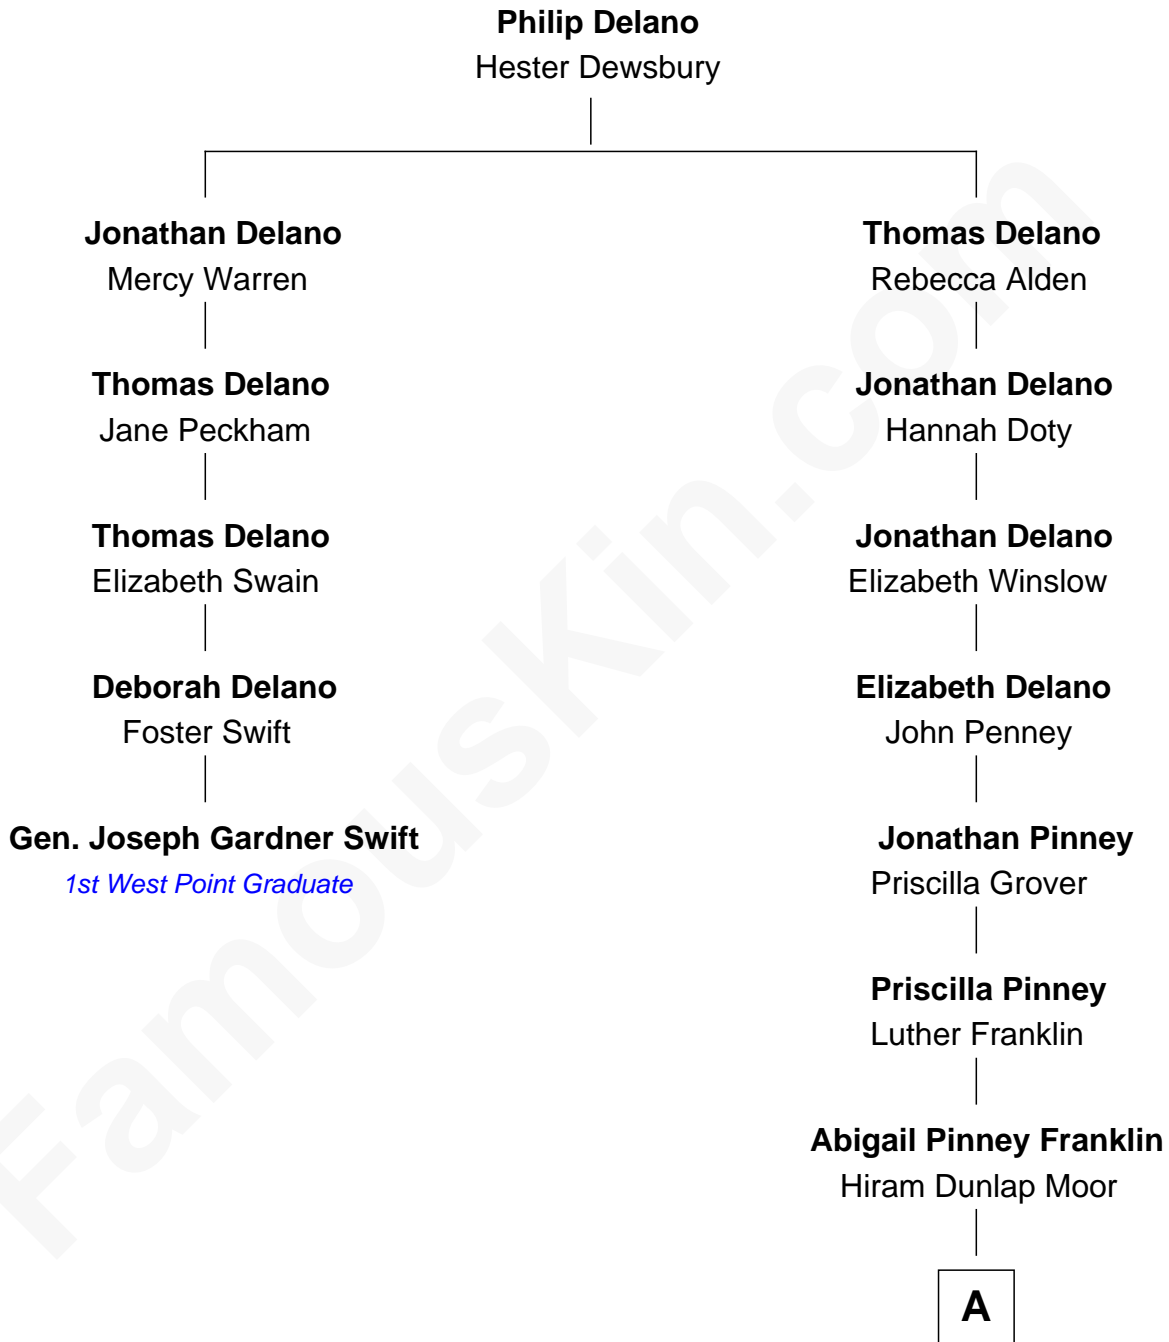

FamousKin.com

Relationship Chart of

Gen. Joseph Gardner Swift

First Graduate of West Point Military Academy

4th cousin 4 times removed of

Calvin Coolidge
30th U.S. President

A

Victoria Josephine Moor
Col. John Calvin Coolidge

Calvin Coolidge
30th U.S. President

FamousKin.com