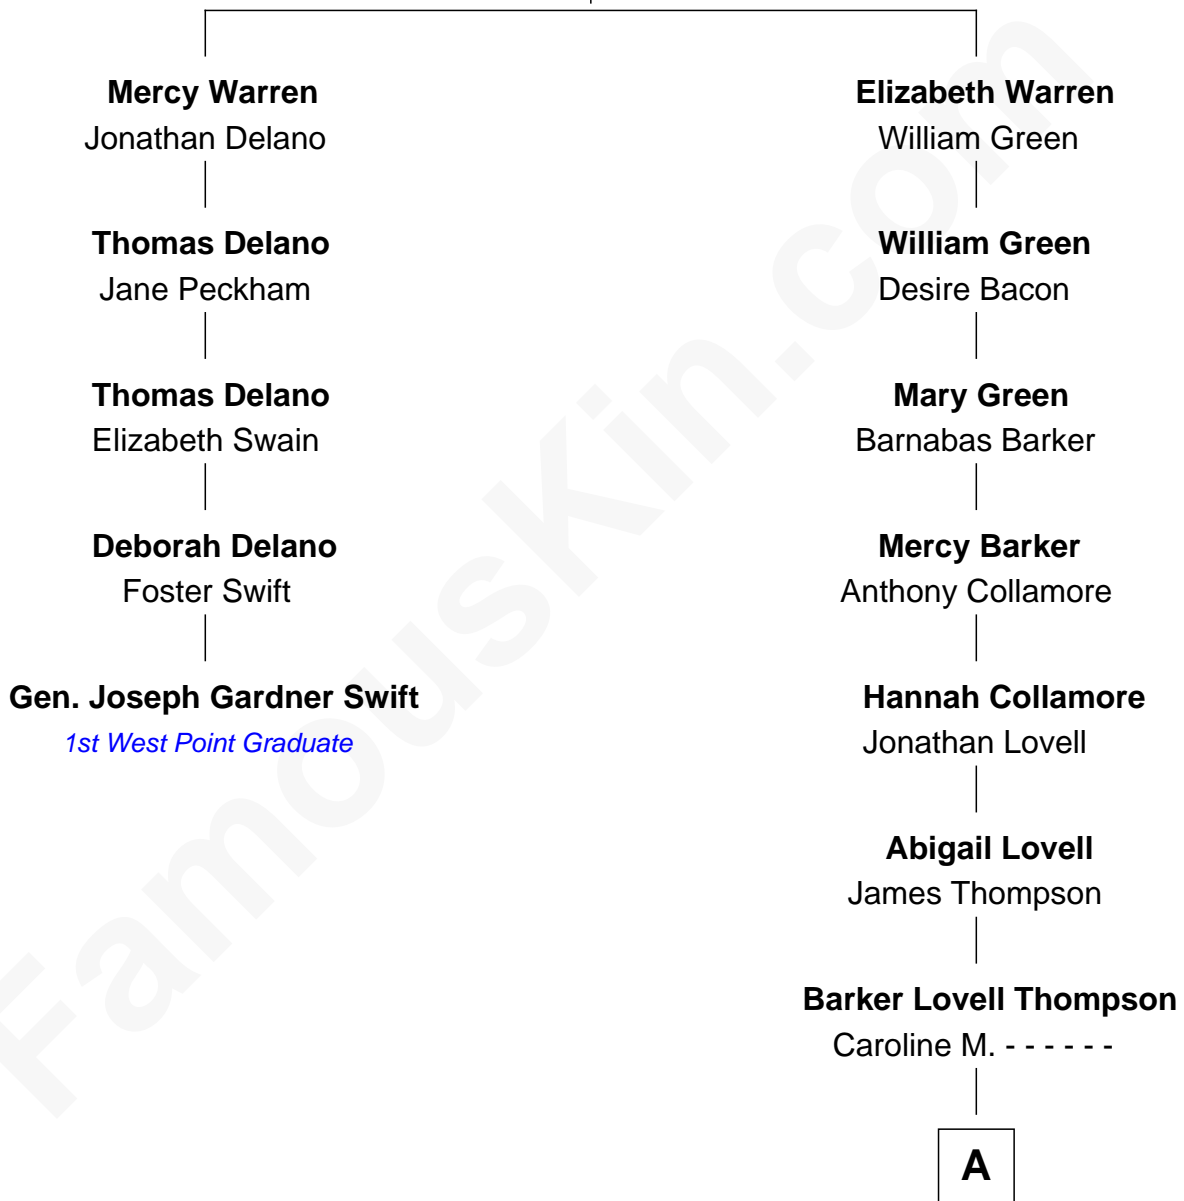

## Relationship Chart of

### Gen. Joseph Gardner Swift

*First Graduate of West Point Military Academy*

4th cousin 7 times removed of

**Bill Gates**

*Founder of Microsoft*

**Nathaniel Warren**

Sarah Walker

**A**

**Isabella A. Thompson**  
Oscar Rodman Oakley

**Belle Oakley**  
James W. Maxwell

**James Willard Maxwell**  
Adelle Thompson

**Mary A. Maxwell**  
William Henry Gates

**Bill Gates**  
*Founder of Microsoft*