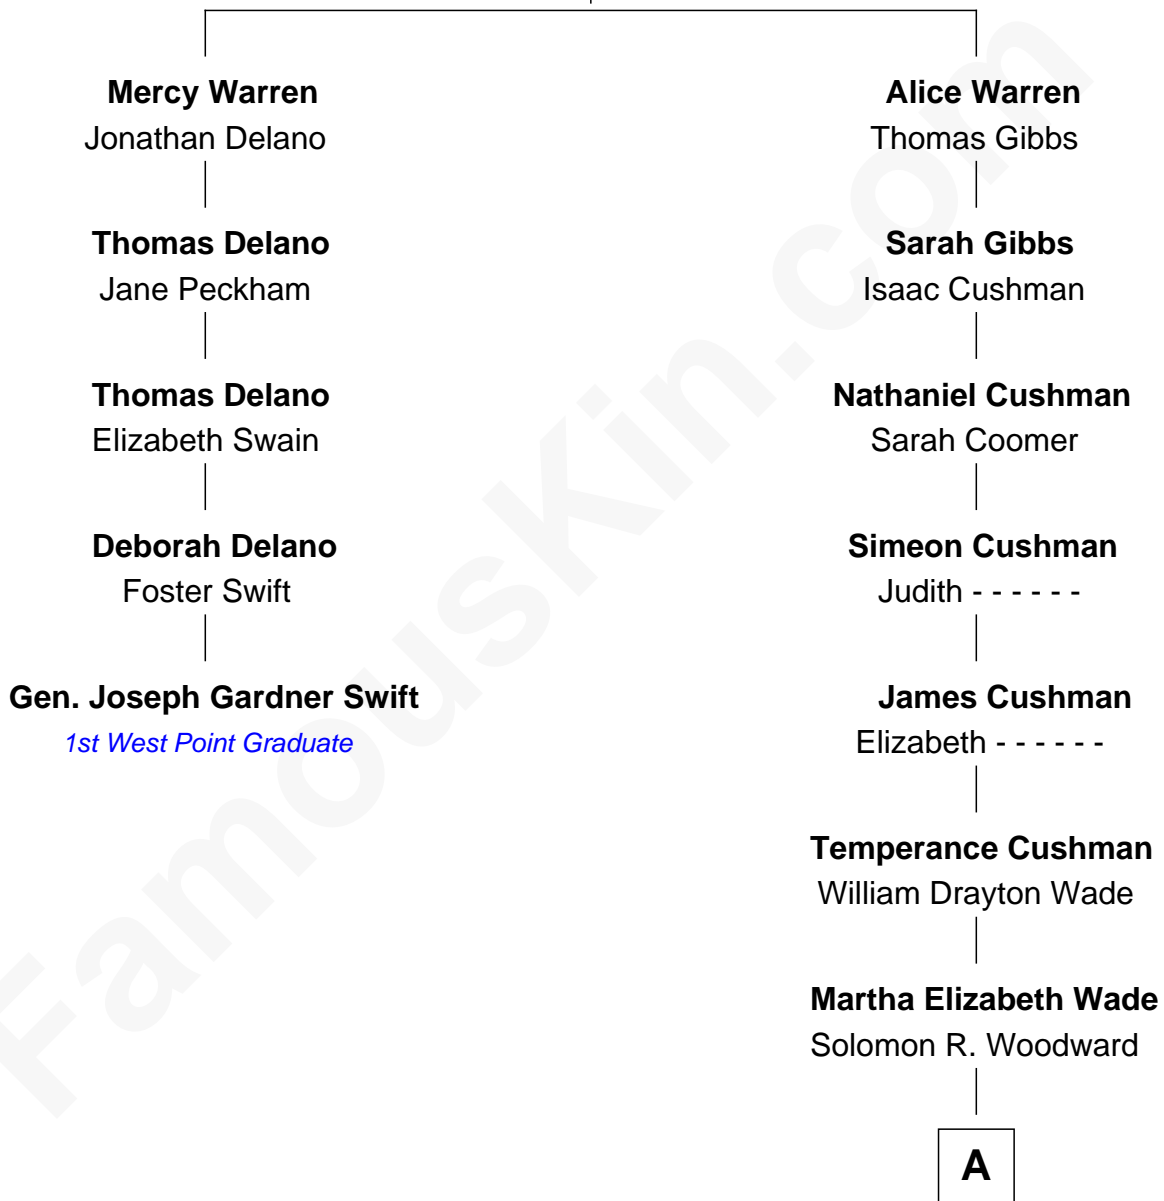

FamousKin.com

Relationship Chart of

Gen. Joseph Gardner Swift

First Graduate of West Point Military Academy

4th cousin 5 times removed of

Joanne Woodward

Movie Actress

Nathaniel Warren

Sarah Walker

A

—
Wade Woodward
Minnie Waunita Verdery

—
Wade Woodward
Elinor Gasque Trimmier

—
Joanne Woodward
Movie Actress

FamousKin.com