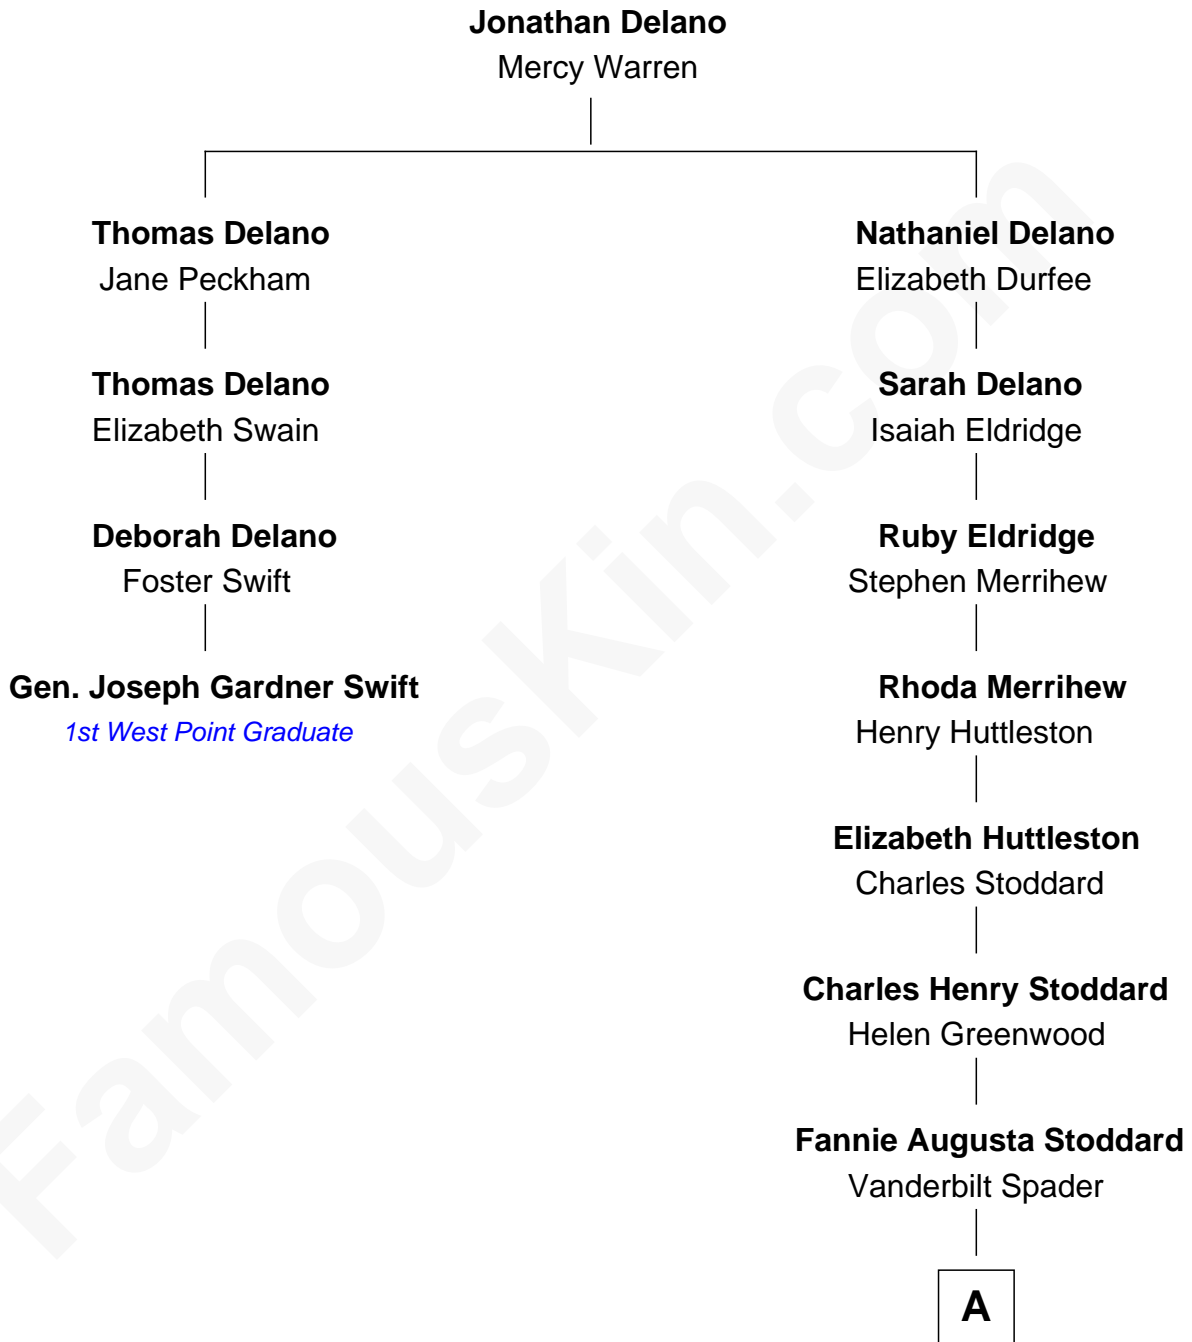

## Relationship Chart of

### Gen. Joseph Gardner Swift

*First Graduate of West Point Military Academy*

3rd cousin 6 times removed of

**James Spader**

*TV and Movie Actor*

A

Vanderbilt Reginald Spader

Mary Heaton Beers