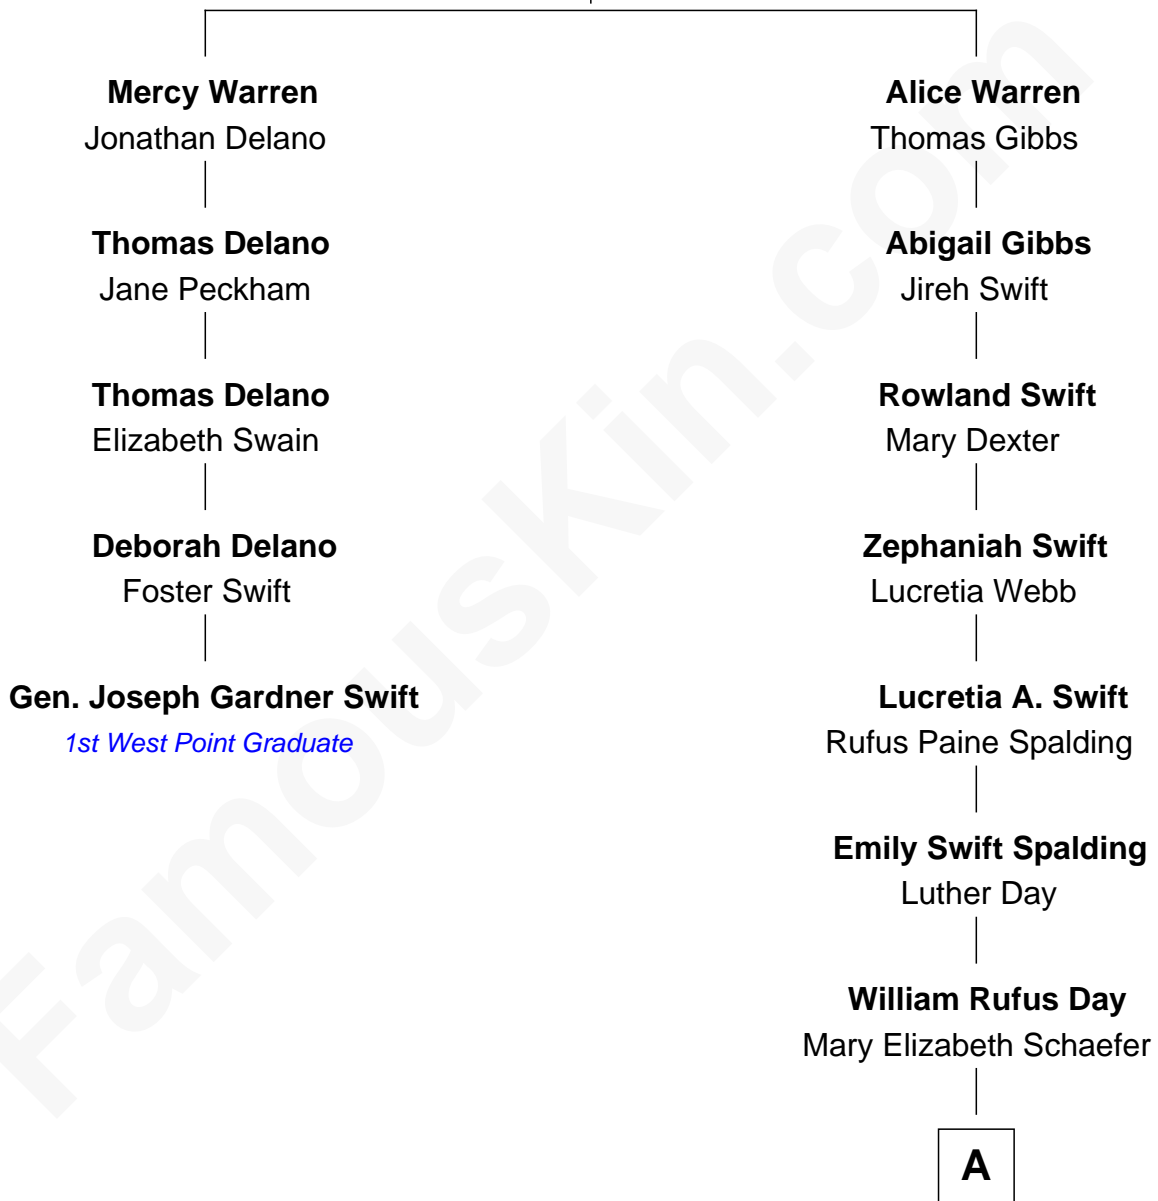

FamousKin.com

Relationship Chart of

Gen. Joseph Gardner Swift

First Graduate of West Point Military Academy

4th cousin 6 times removed of

Anna Gunn

TV and Movie Actress

Nathaniel Warren

Sarah Walker

A

—
Luther N. Day

Ida McKinley Barber

—
Ida McKinley Day

Clemens Earl Gunn

—
Clemens Earl Gunn

Sharon Anna Kathryn Peters