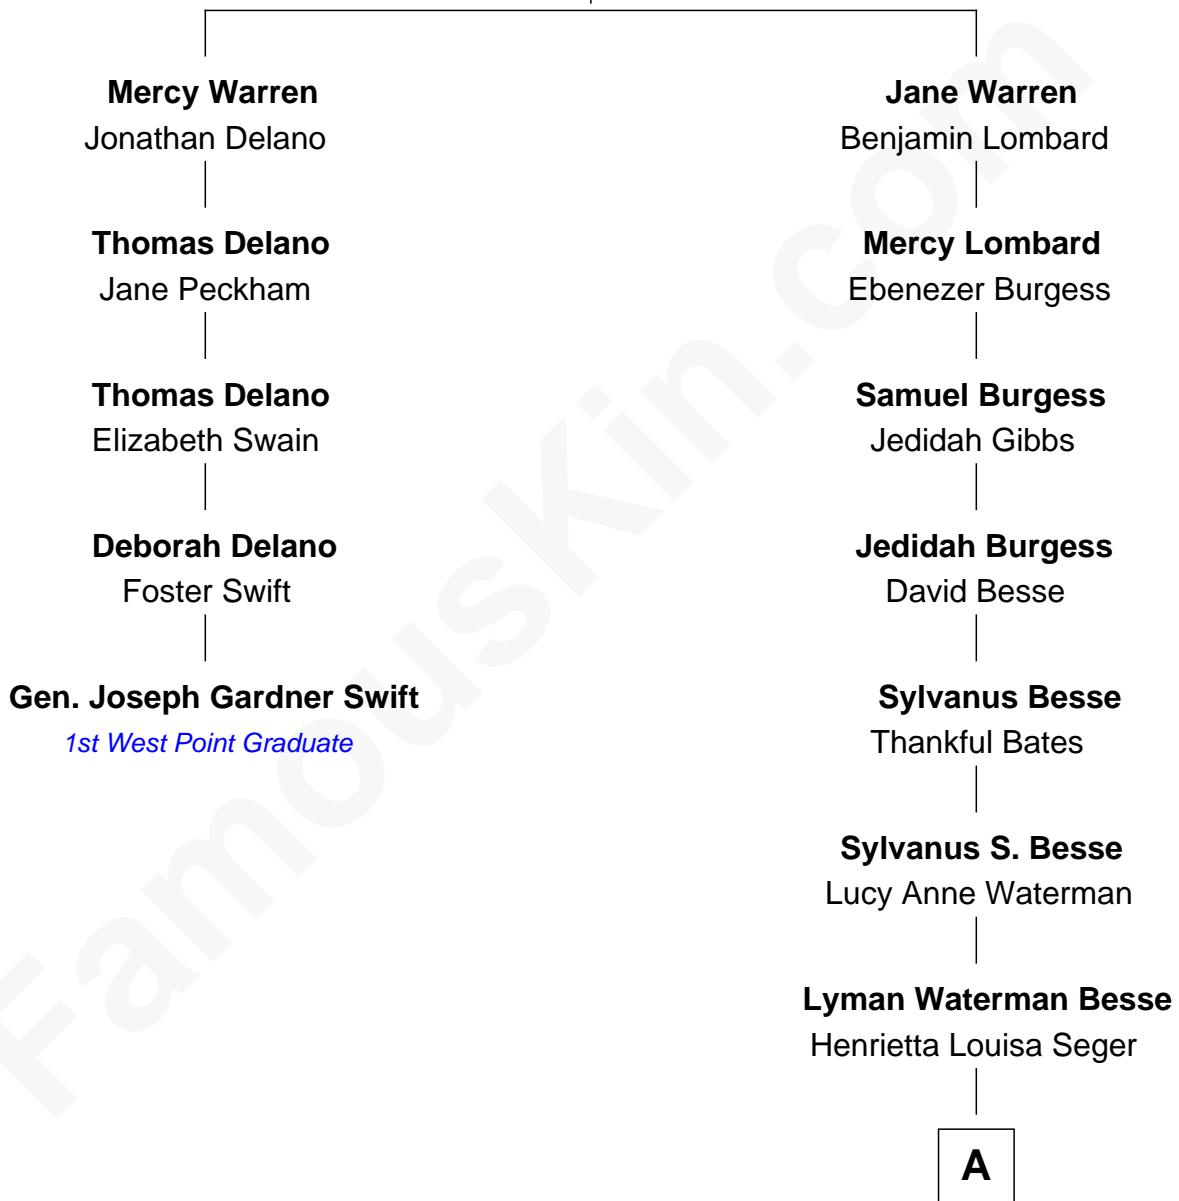

FamousKin.com

Relationship Chart of

Gen. Joseph Gardner Swift

First Graduate of West Point Military Academy

4th cousin 6 times removed of

Jordana Brewster

TV and Movie Actress

Nathaniel Warren

Sarah Walker

A

Florence Foster Besse

Kingman Brewster

Kingman Brewster

Mary Louise Phillips

Alden Brewster

Maria João Leão de Sousa

Jordana Brewster

TV and Movie Actress