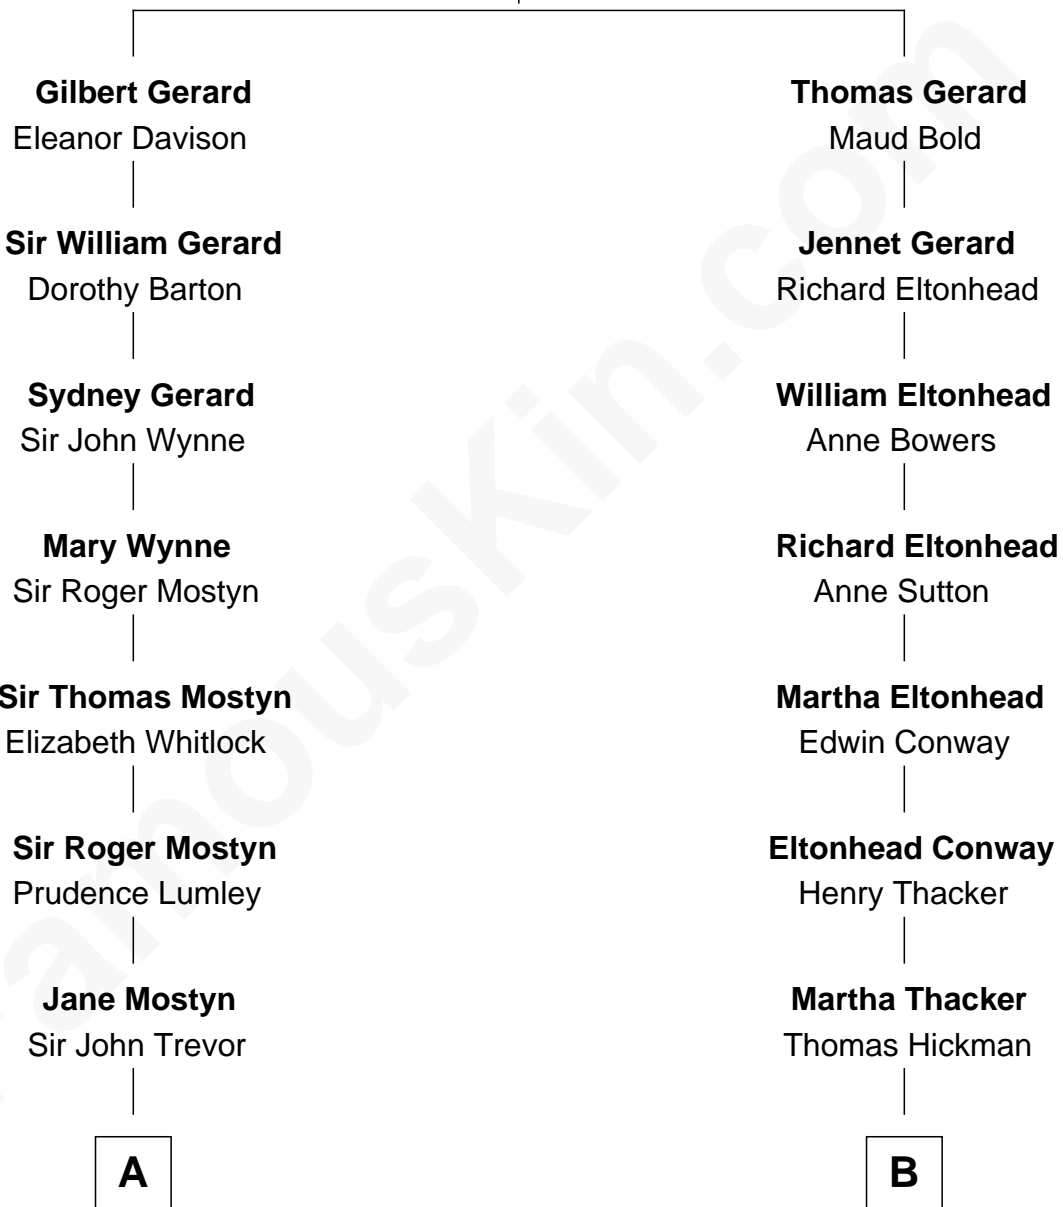

FamousKin.com Relationship Chart of

Prince Harry
Duke of Sussex

17th cousin of

Barack Obama
44th U.S. President

William Gerard
Elizabeth Byron

A

Anne Trevor
Michael Hill

Arthur Hill-Trevor
Anne Stafford

Anne Hill-Trevor
Garret Wellesley

Sir Richard Colley Wellesley
Hyacinthe Gabrielle Fagan

Anne Wellesley
Charles Augustus Cavendish-Bentinck

Rev. Charles William Cavendish-Bentinck
Caroline Louisa Burnaby

Prince Harry
Duke of Sussex

B

Edwin Hickman
Eleanor Elliott

James Hickman
Hannah Lewis

Susannah Hickman
James Browning

Anne Browning
Robert Overall

George Washington Overall
Louisiana Duvall

Susan Catherine Overall
Christopher Columbus Clark