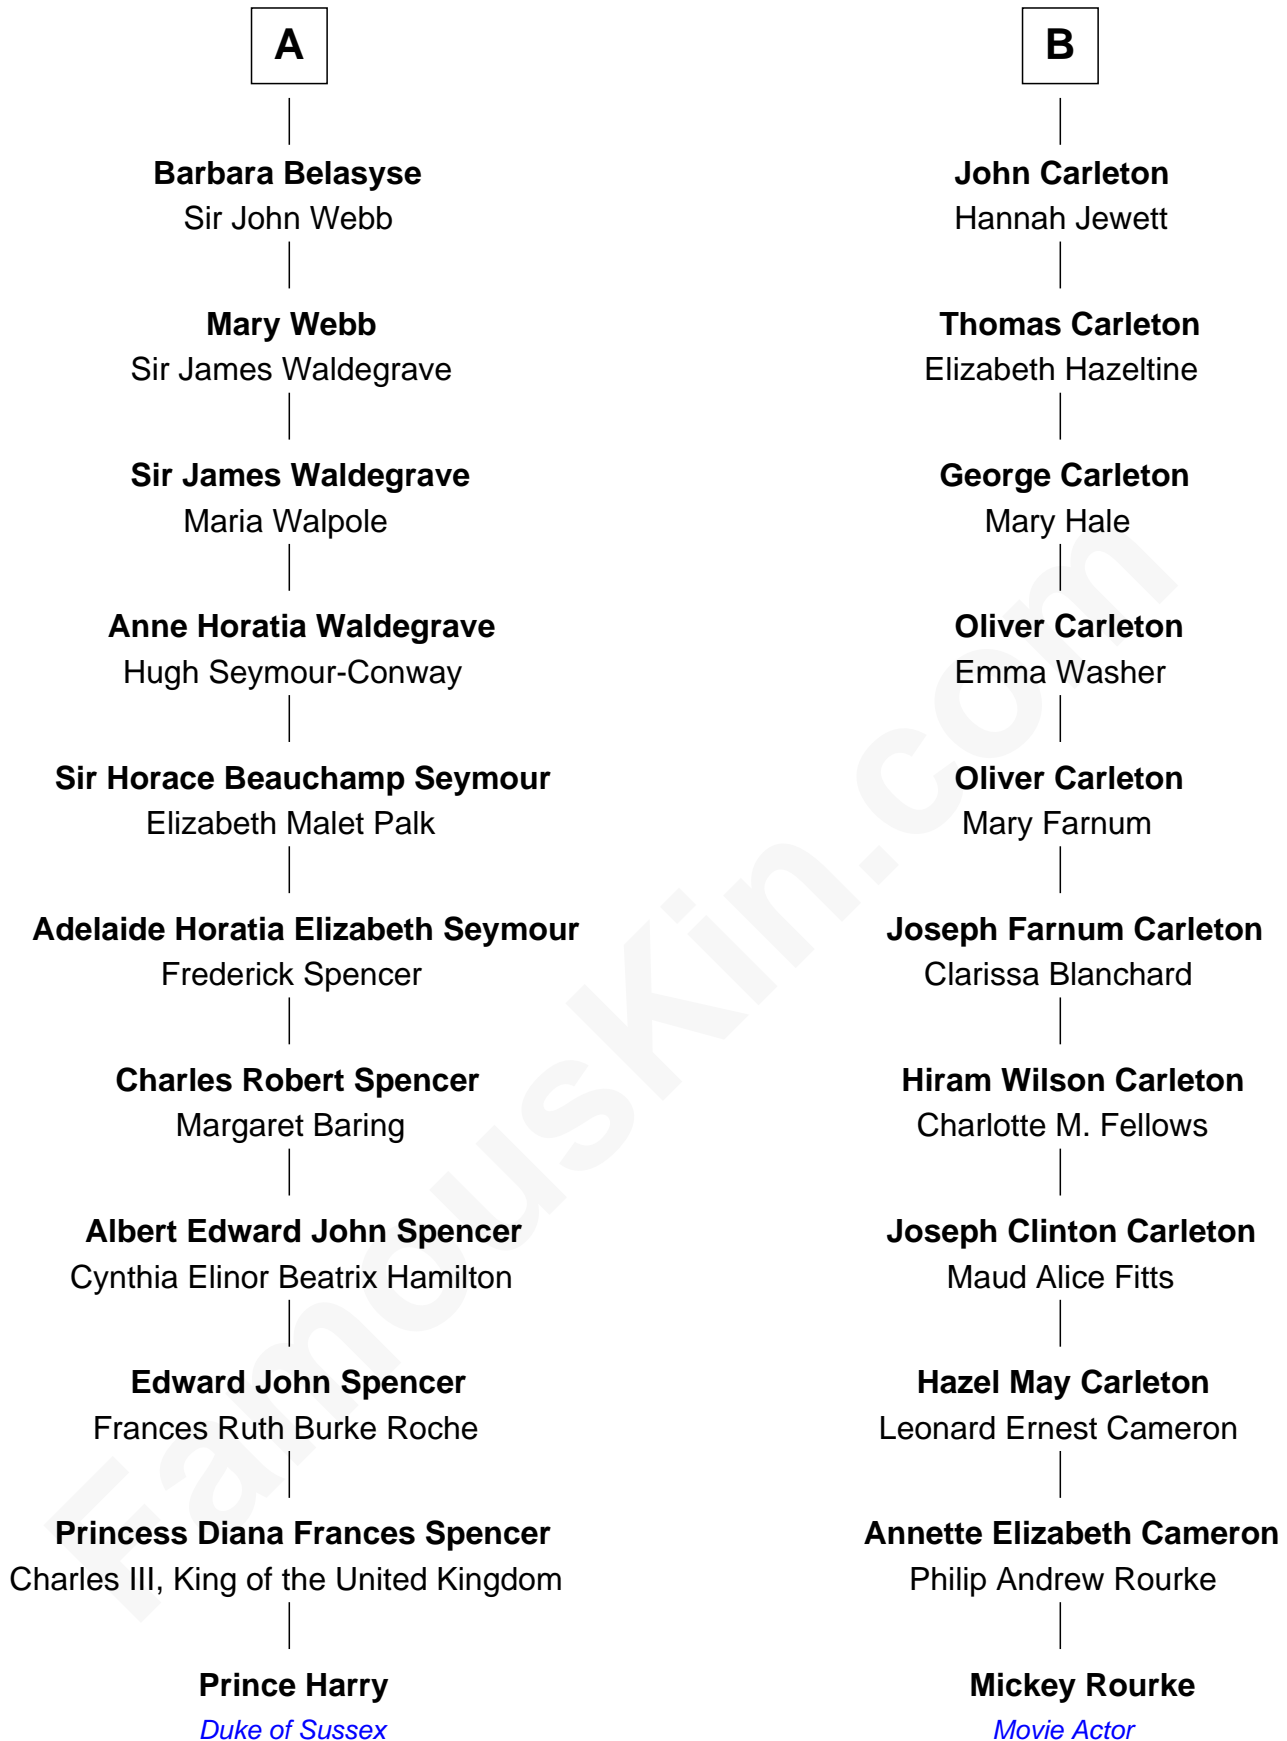

FamousKin.com Relationship Chart of

Prince Harry
Duke of Sussex

17th cousin of

Mickey Rourke
Movie Actor

Sir William Gascoigne
Jane de Neville

Sir William Gascoigne
Margaret Percy

Agnes Gascoigne
Sir Thomas Fairfax

Anne Ward
Sir Ralph Neville

Katherine Neville
Sir Walter Strickland

Walter Strickland
Agnes - - - - -

Ellen Strickland
John Carleton

Walter Carleton
Jane Gibbon

Edward Carleton
Ellen Newton

B

Mickey Rourke photo by [Anton Belickiy](#) (CC BY 2.0)