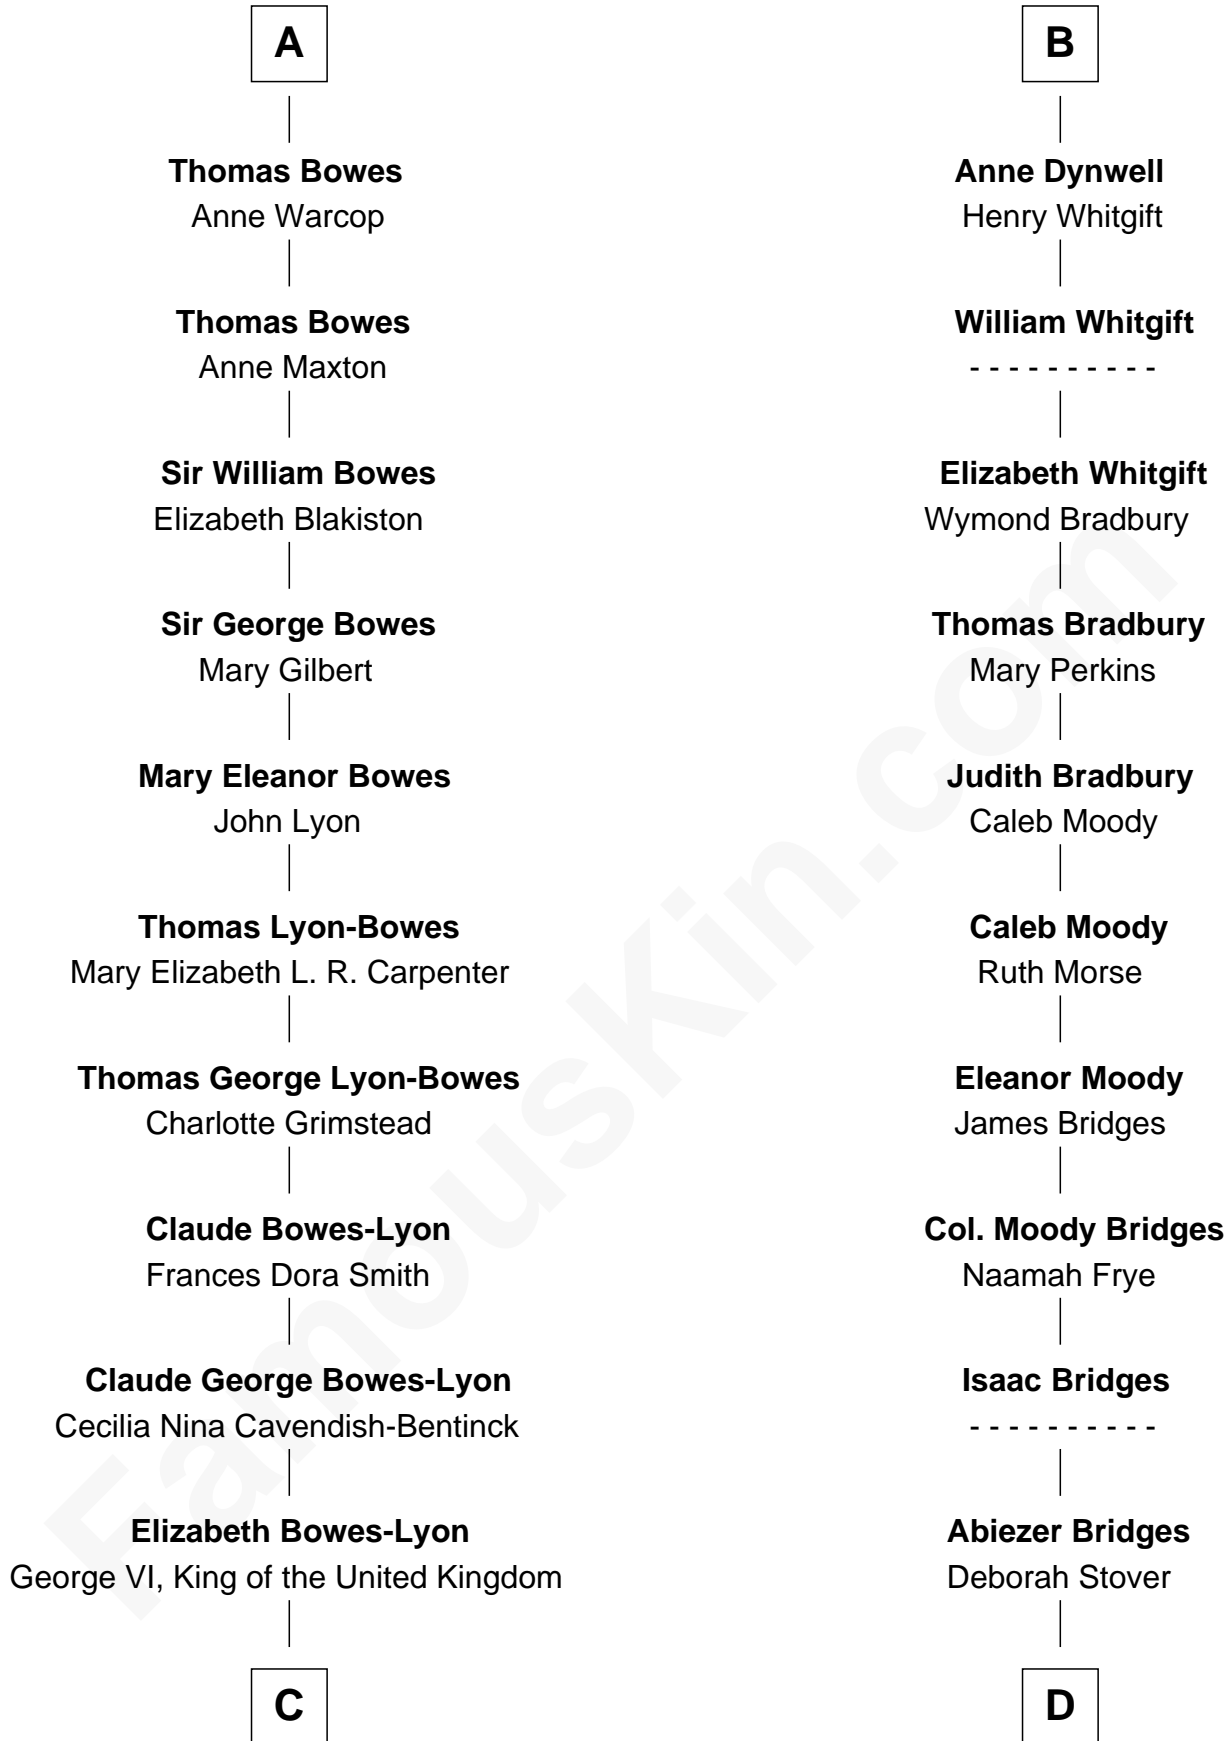

# FamousKin.com Relationship Chart of

**Prince Harry**  
*Duke of Sussex*

19th cousin 1 time removed of

**Owen Brewster**  
*54th Governor of Maine*

**Sir Thomas de Beauchamp**  
Katherine de Mortimer

**C**

**Elizabeth II, Queen of the United Kingdom**

Prince Philip of Edinburgh

**Charles III, King of the United Kingdom**

Princess Diana Frances Spencer

**Prince Harry**

*Duke of Sussex*

**D**

**Rev. Otis Bridges**

Margaret Owen

**Owen W. Bridges**

Lydia A. - - - - -

**Carrie S. Bridges**

William Edmund Brewster

**Owen Brewster**

*54th Governor of Maine*

FamousKin.com