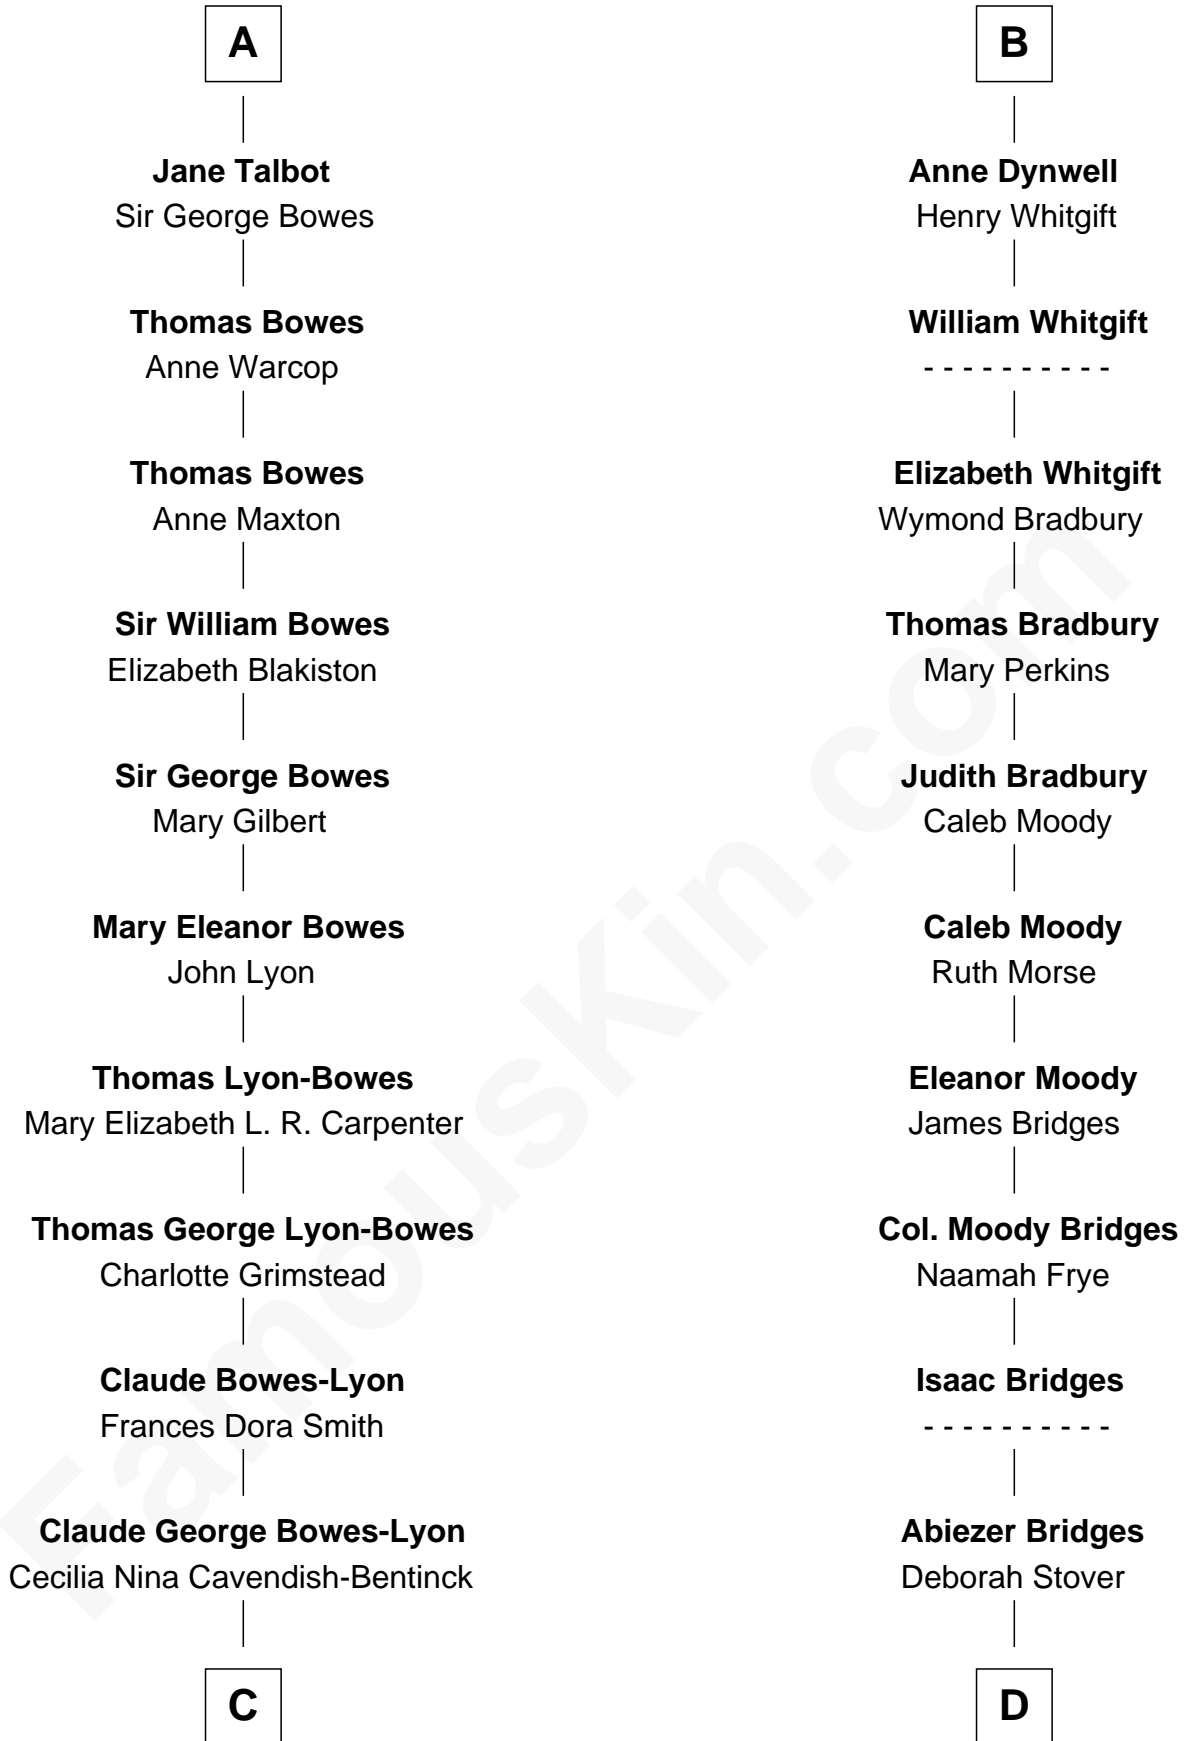

FamousKin.com Relationship Chart of

Prince Harry
Duke of Sussex

20th cousin of

Owen Brewster
54th Governor of Maine

Sir William de Ros
Margery de Badlesmere

C

Elizabeth Bowes-Lyon

George VI, King of the United Kingdom

Margaret Owen

Owen W. Bridges

Lydia A. - - - - -

Carrie S. Bridges

William Edmund Brewster

Owen Brewster

54th Governor of Maine

FamousKin.com