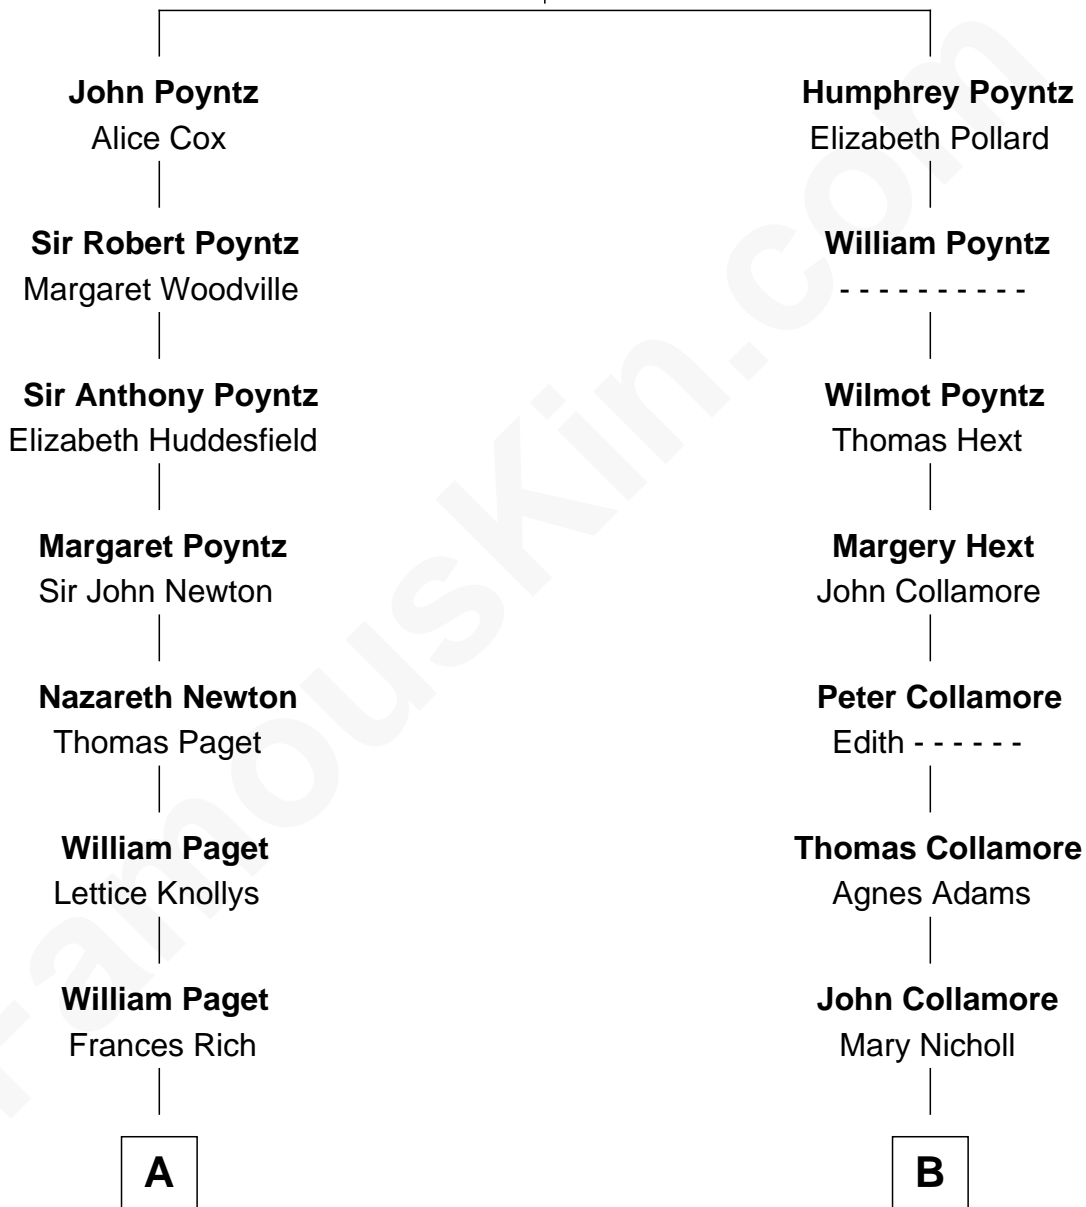

FamousKin.com Relationship Chart of

Prince Harry
Duke of Sussex

14th cousin 4 times removed of

Owen Brewster
54th Governor of Maine

Sir Nicholas Poyntz
Elizabeth Mill

C

Princess Diana Frances Spencer
Charles III, King of the United Kingdom