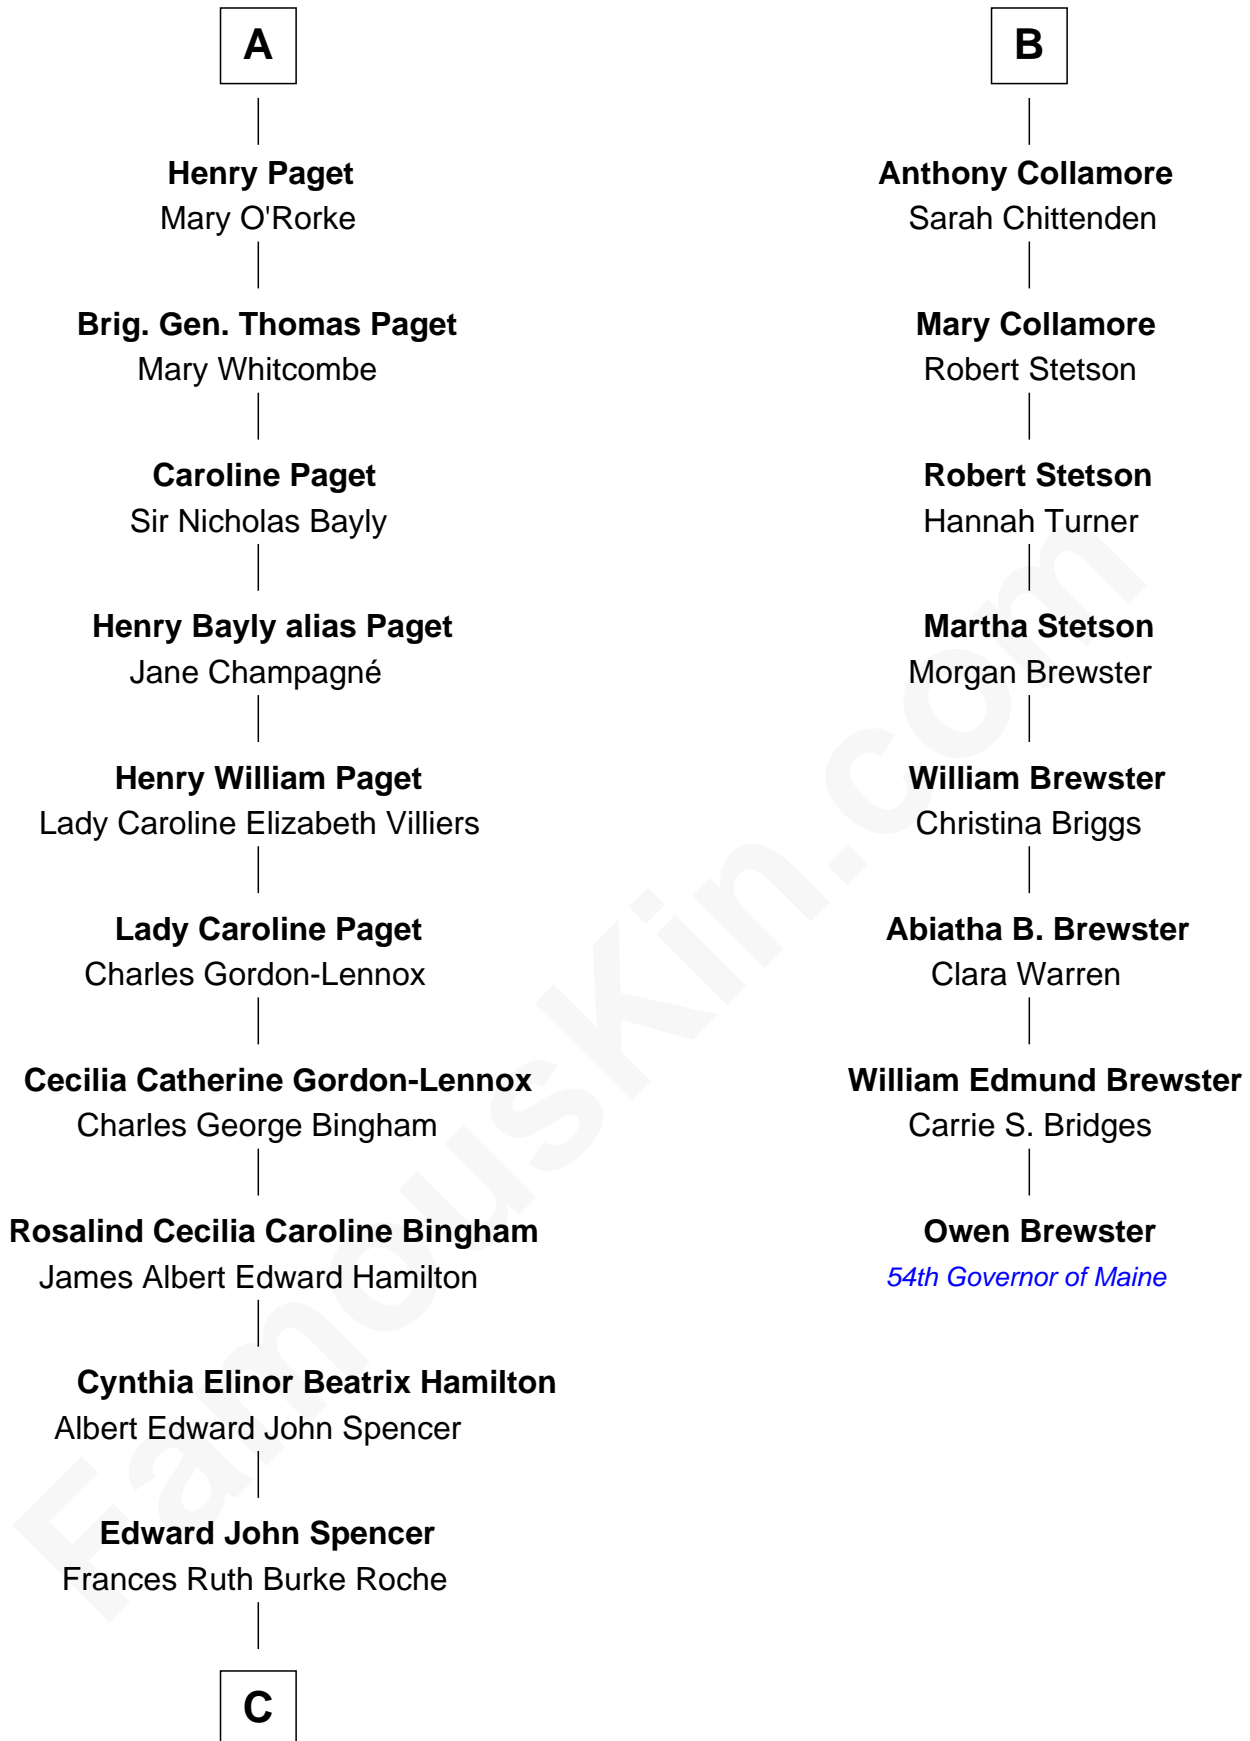

FamousKin.com Relationship Chart of

Prince Harry
Duke of Sussex

14th cousin 4 times removed of

Owen Brewster
54th Governor of Maine

Sir Nicholas Poyntz
Elizabeth Mill

C

Princess Diana Frances Spencer
Charles III, King of the United Kingdom