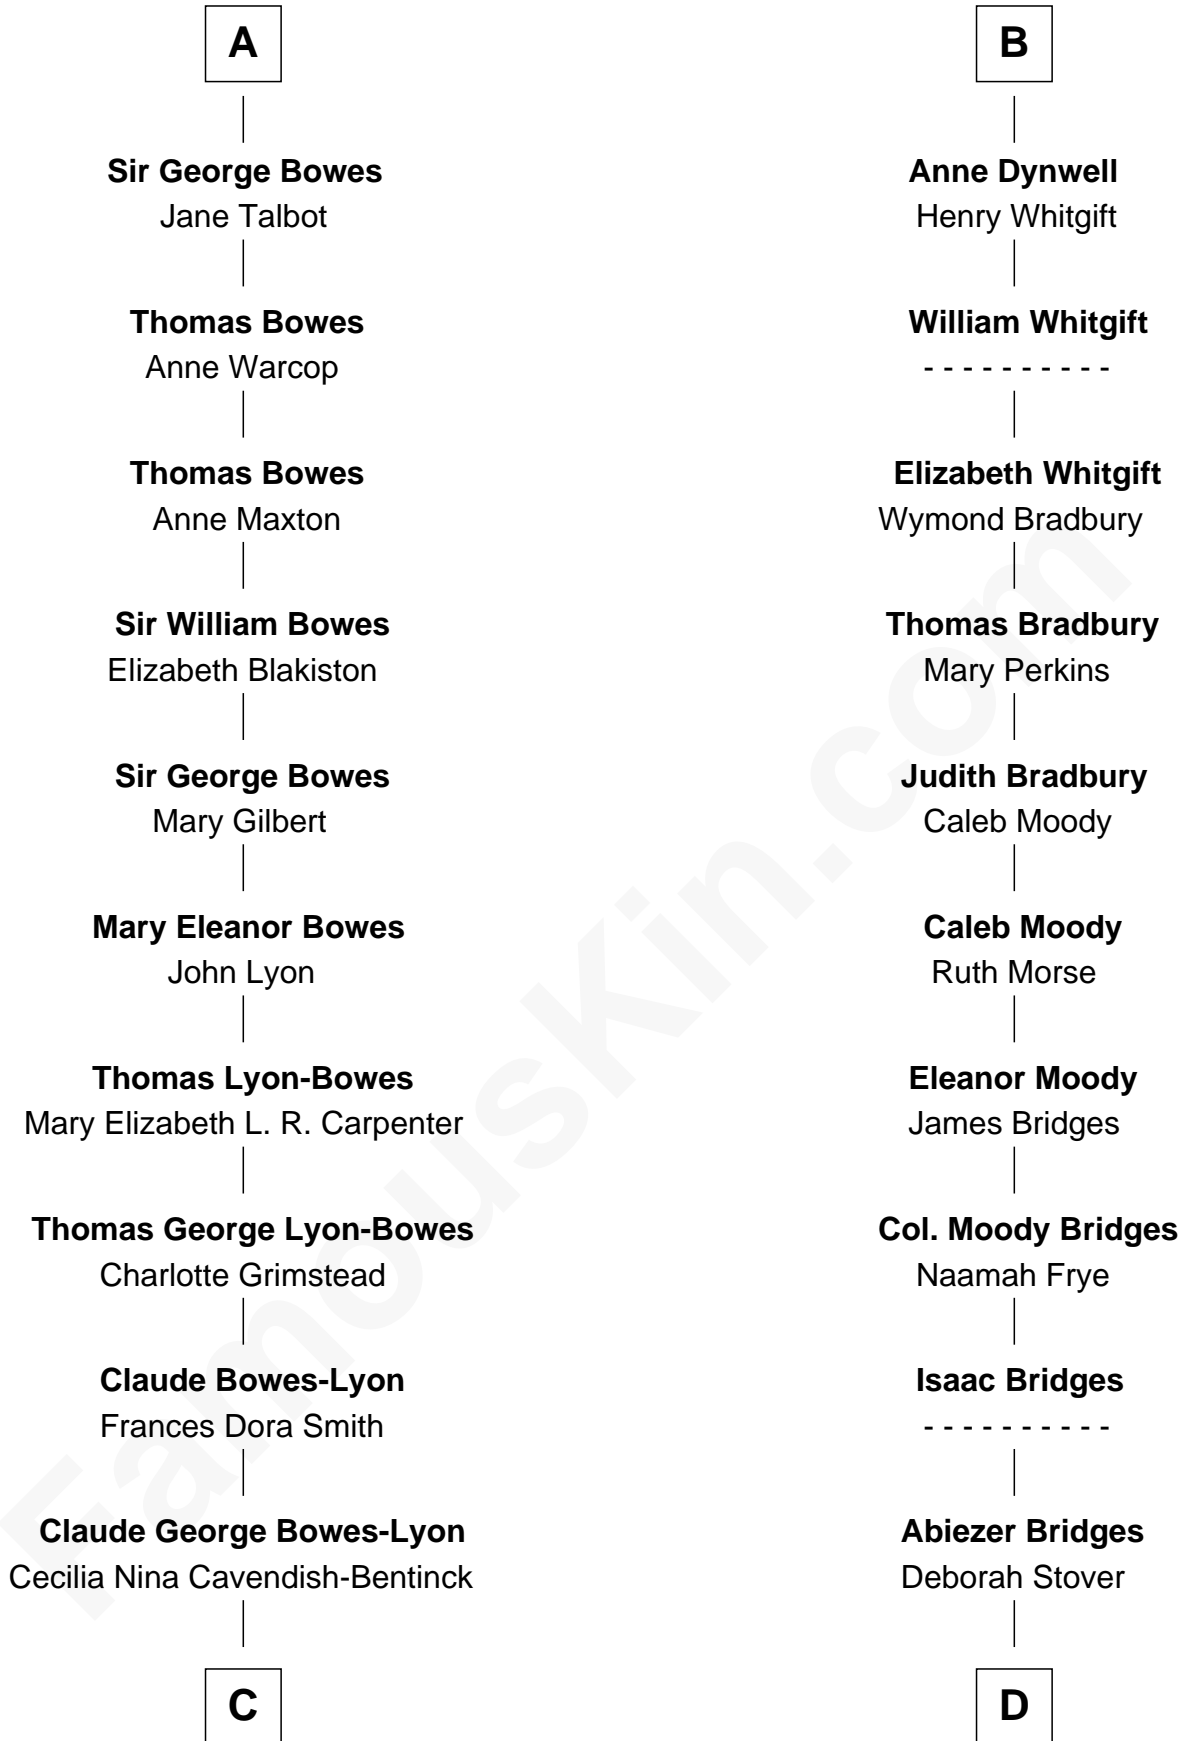

FamousKin.com Relationship Chart of

Prince Harry
Duke of Sussex

20th cousin of

Owen Brewster
54th Governor of Maine

Sir Geoffrey le Scrope
Ivetta de Ros

C

Elizabeth Bowes-Lyon

George VI, King of the United Kingdom

Elizabeth II, Queen of the United Kingdom

Prince Philip of Edinburgh

Charles III, King of the United Kingdom

Princess Diana Frances Spencer

Prince Harry

Duke of Sussex

D

Rev. Otis Bridges

Margaret Owen

Owen W. Bridges

Lydia A. - - - - -

Carrie S. Bridges

William Edmund Brewster

Owen Brewster

54th Governor of Maine

FamousKin.com