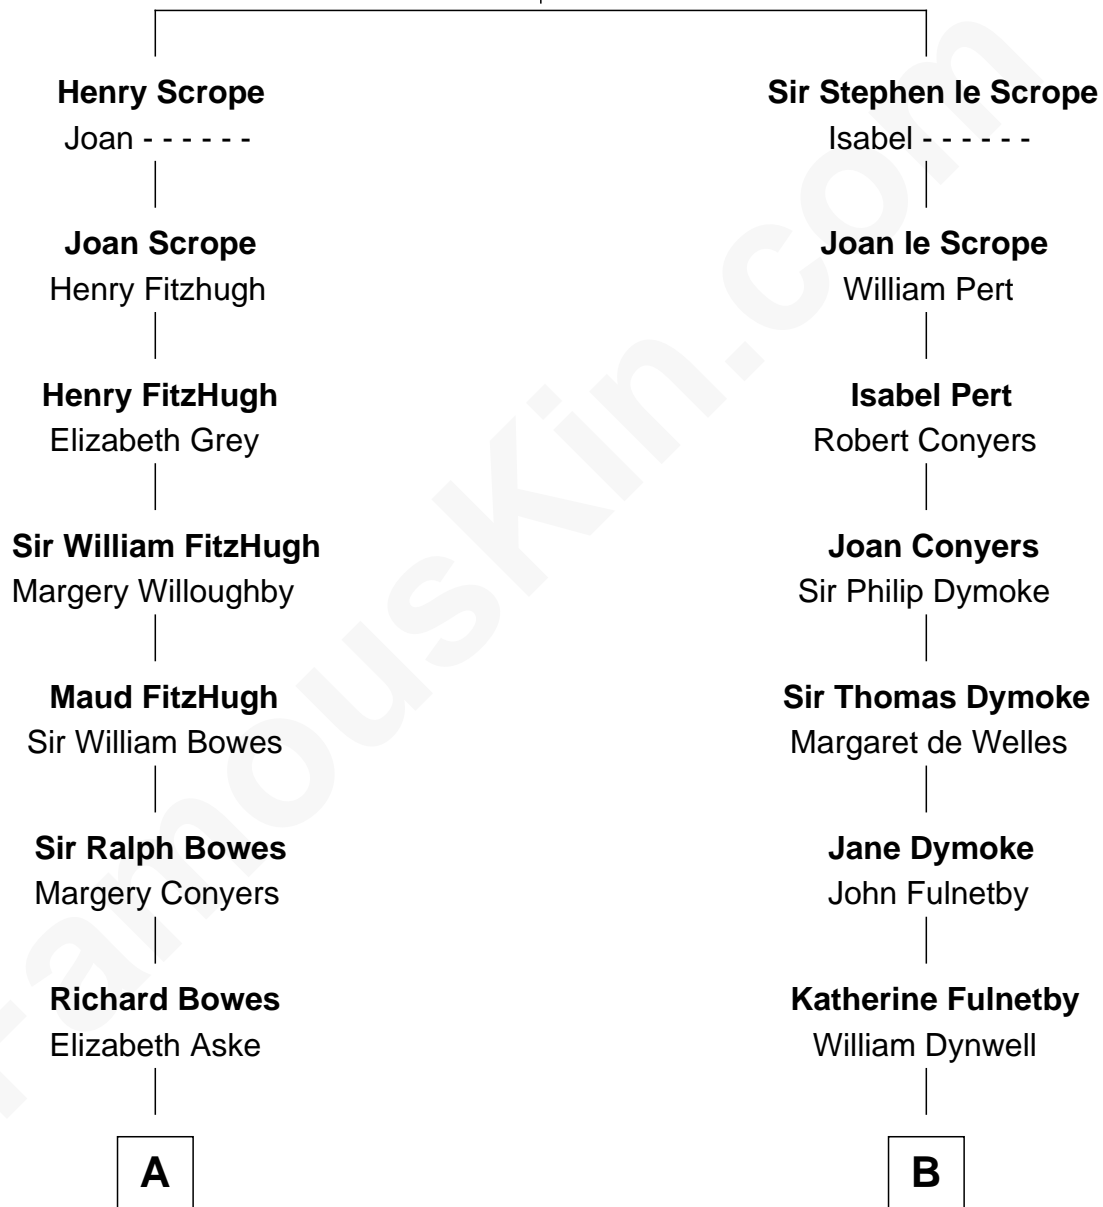

FamousKin.com Relationship Chart of

Prince Harry
Duke of Sussex

20th cousin of

Owen Brewster
54th Governor of Maine

Sir Geoffrey le Scrope
Ivetta de Ros

C

Elizabeth Bowes-Lyon

George VI, King of the United Kingdom

Elizabeth II, Queen of the United Kingdom

Prince Philip of Edinburgh

Charles III, King of the United Kingdom

Princess Diana Frances Spencer

Prince Harry

Duke of Sussex

D

Rev. Otis Bridges

Margaret Owen

Owen W. Bridges

Lydia A. - - - - -

Carrie S. Bridges

William Edmund Brewster

Owen Brewster

54th Governor of Maine

FamousKin.com