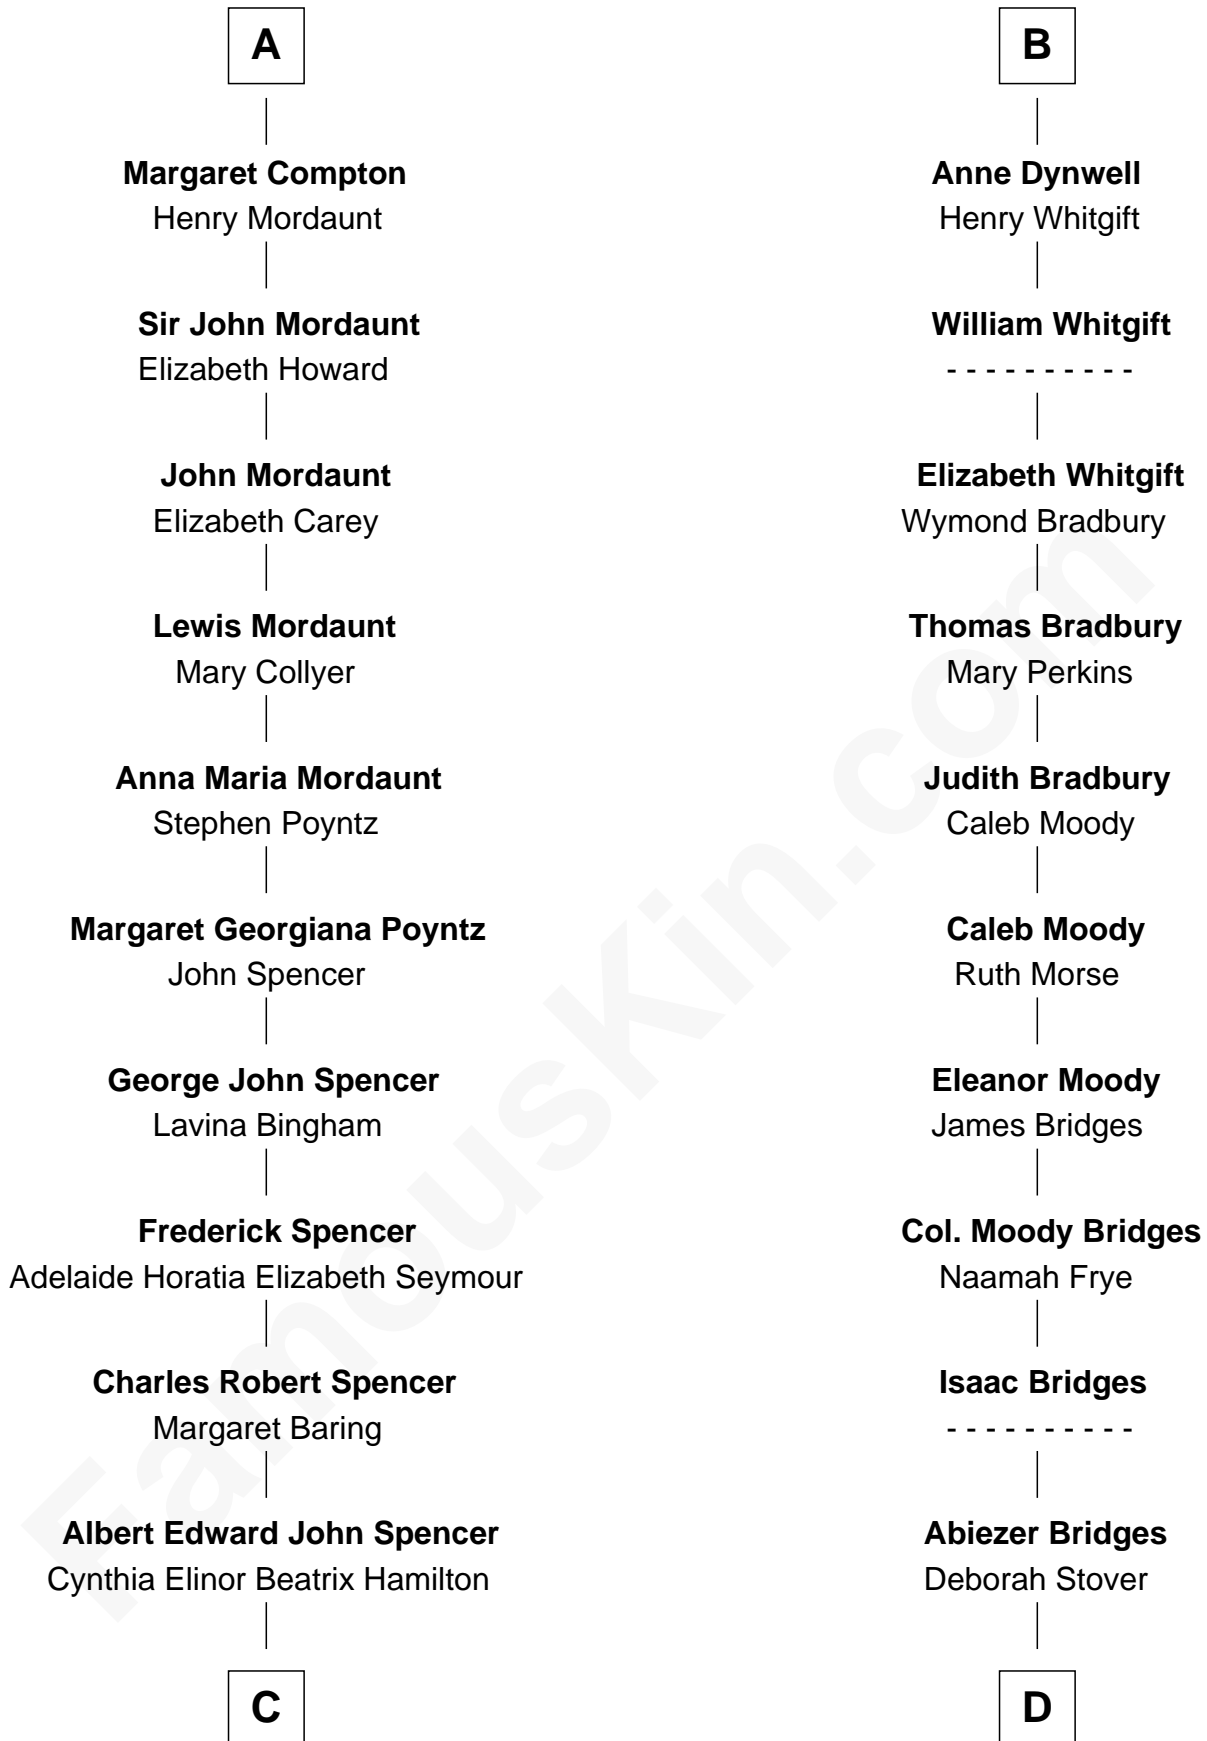

# FamousKin.com Relationship Chart of

**Prince Harry**  
*Duke of Sussex*

19th cousin 1 time removed of

**Owen Brewster**  
*54th Governor of Maine*

**Sir Henry de Percy**  
Idoine de Clifford

**C**

**Edward John Spencer**  
Frances Ruth Burke Roche

**Princess Diana Frances Spencer**  
Charles III, King of the United Kingdom

**Prince Harry**  
*Duke of Sussex*

**D**

**Rev. Otis Bridges**  
Margaret Owen

**Owen W. Bridges**  
Lydia A. - - - - -

**Carrie S. Bridges**  
William Edmund Brewster

**Owen Brewster**  
*54th Governor of Maine*

FamousKin.com