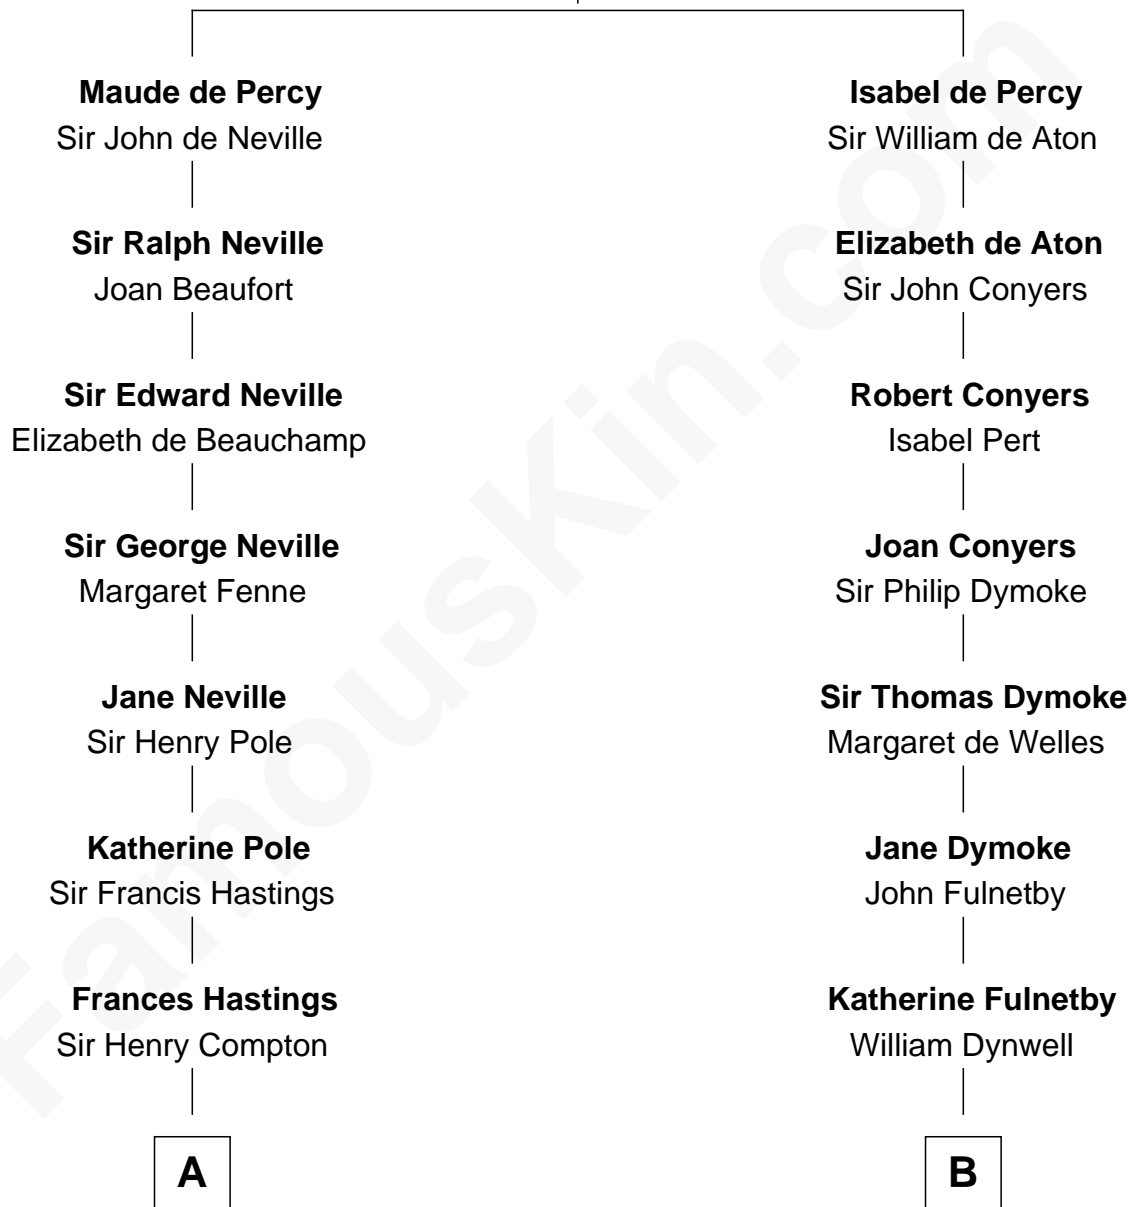

# FamousKin.com Relationship Chart of

**Prince Harry**  
*Duke of Sussex*

19th cousin 1 time removed of

**Owen Brewster**  
*54th Governor of Maine*

**Sir Henry de Percy**  
Idoine de Clifford

**C**

**Edward John Spencer**  
Frances Ruth Burke Roche

**Princess Diana Frances Spencer**  
Charles III, King of the United Kingdom

**Prince Harry**  
*Duke of Sussex*

**D**

**Rev. Otis Bridges**  
Margaret Owen

**Owen W. Bridges**  
Lydia A. - - - - -

**Carrie S. Bridges**  
William Edmund Brewster

**Owen Brewster**  
*54th Governor of Maine*

FamousKin.com