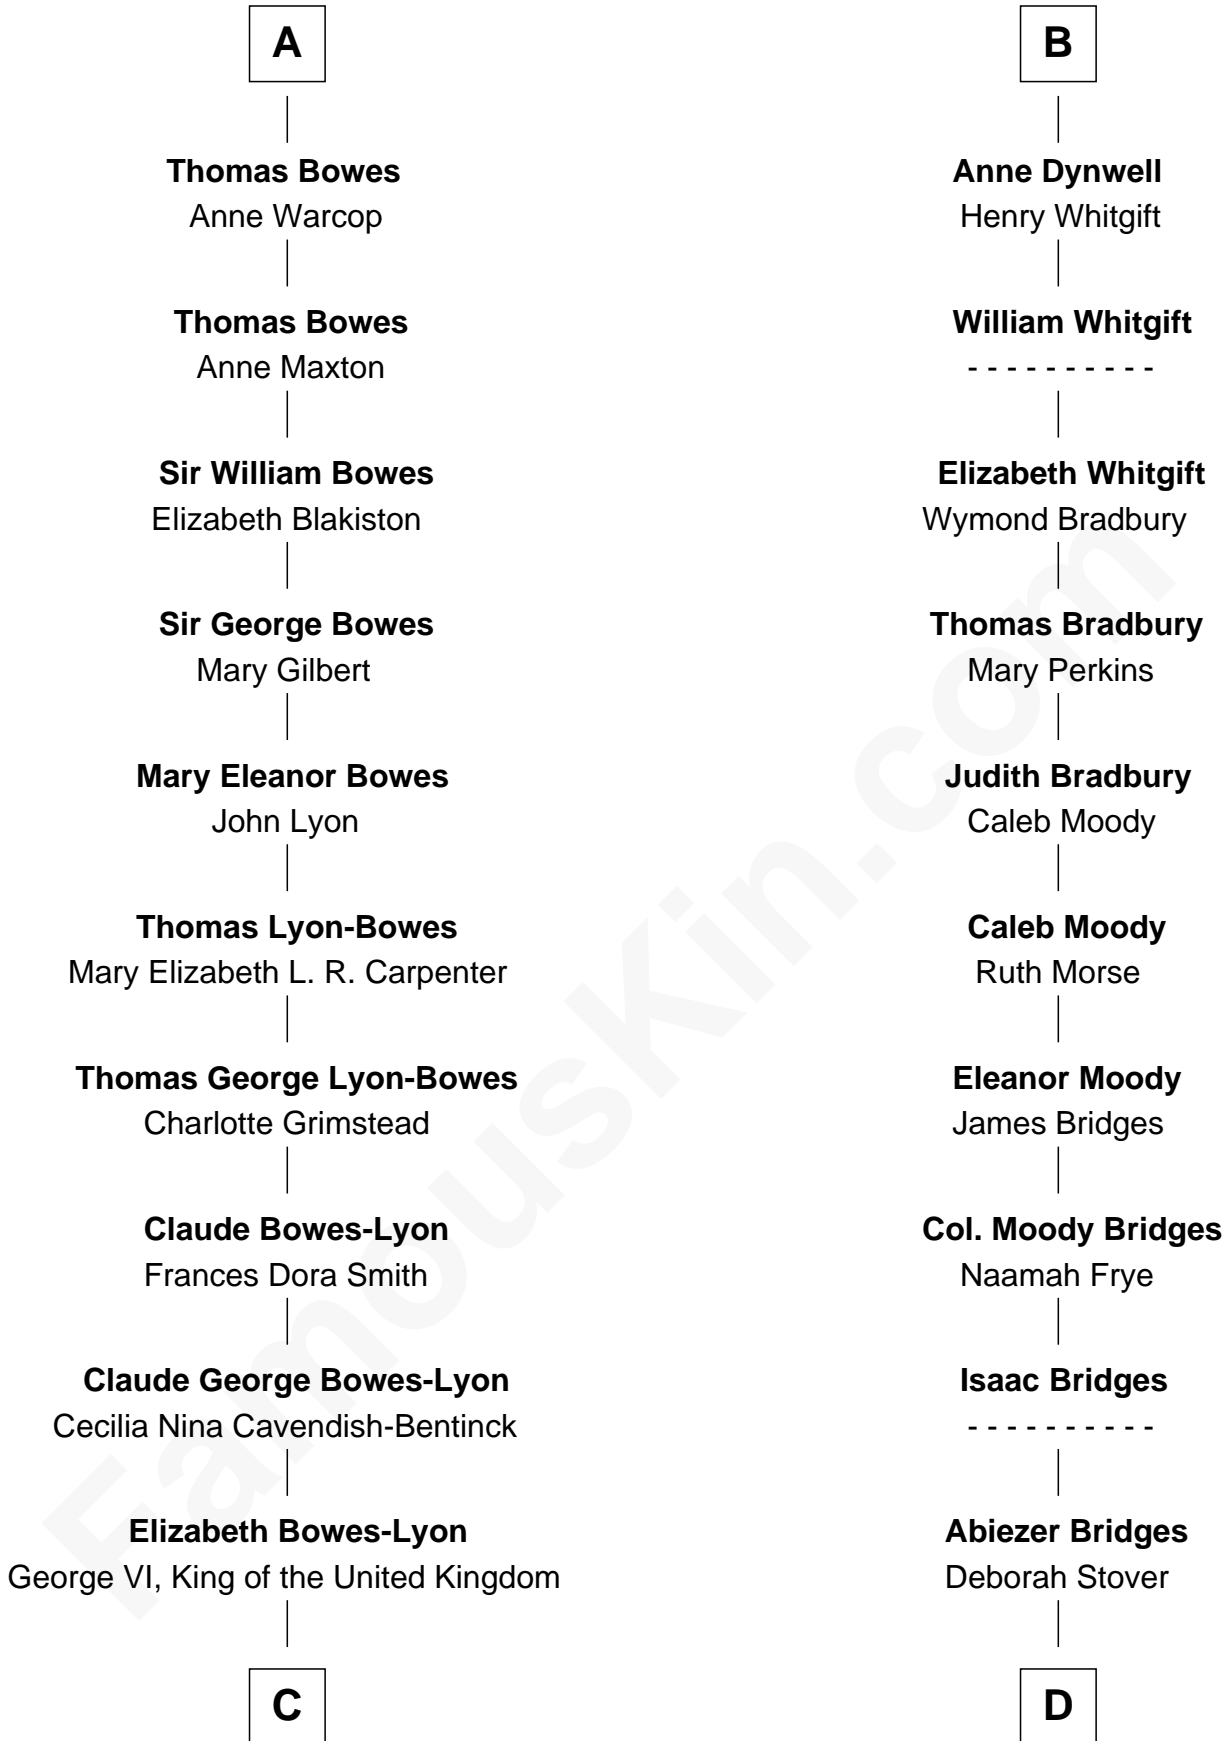

FamousKin.com Relationship Chart of

Prince Harry
Duke of Sussex

19th cousin 1 time removed of

Owen Brewster
54th Governor of Maine

Sir Henry FitzHugh

Joan FitzHenry
Sir William de Greystoke

Sir Ralph de Greystoke
Katherine de Clifford

Joan de Greystoke
Sir William Bowes

Sir William Bowes
Maud FitzHugh

Sir Ralph Bowes
Margery Conyers

Richard Bowes
Elizabeth Aske

Sir George Bowes
Jane Talbot

A

Joan FitzHenry
Sir William de Greystoke

Sir Ralph de Greystoke
Katherine de Clifford

Maud de Greystoke
Eudo de Welles

Sir Lionel de Welles
Joan de Waterton

Margaret de Welles
Sir Thomas Dymoke

Jane Dymoke
John Fulnetby

Katherine Fulnetby
William Dynwell

B

C

Elizabeth II, Queen of the United Kingdom

Owen W. Bridges

Lydia A. - - - - -

Carrie S. Bridges

William Edmund Brewster

Owen Brewster

54th Governor of Maine

FamousKin.com