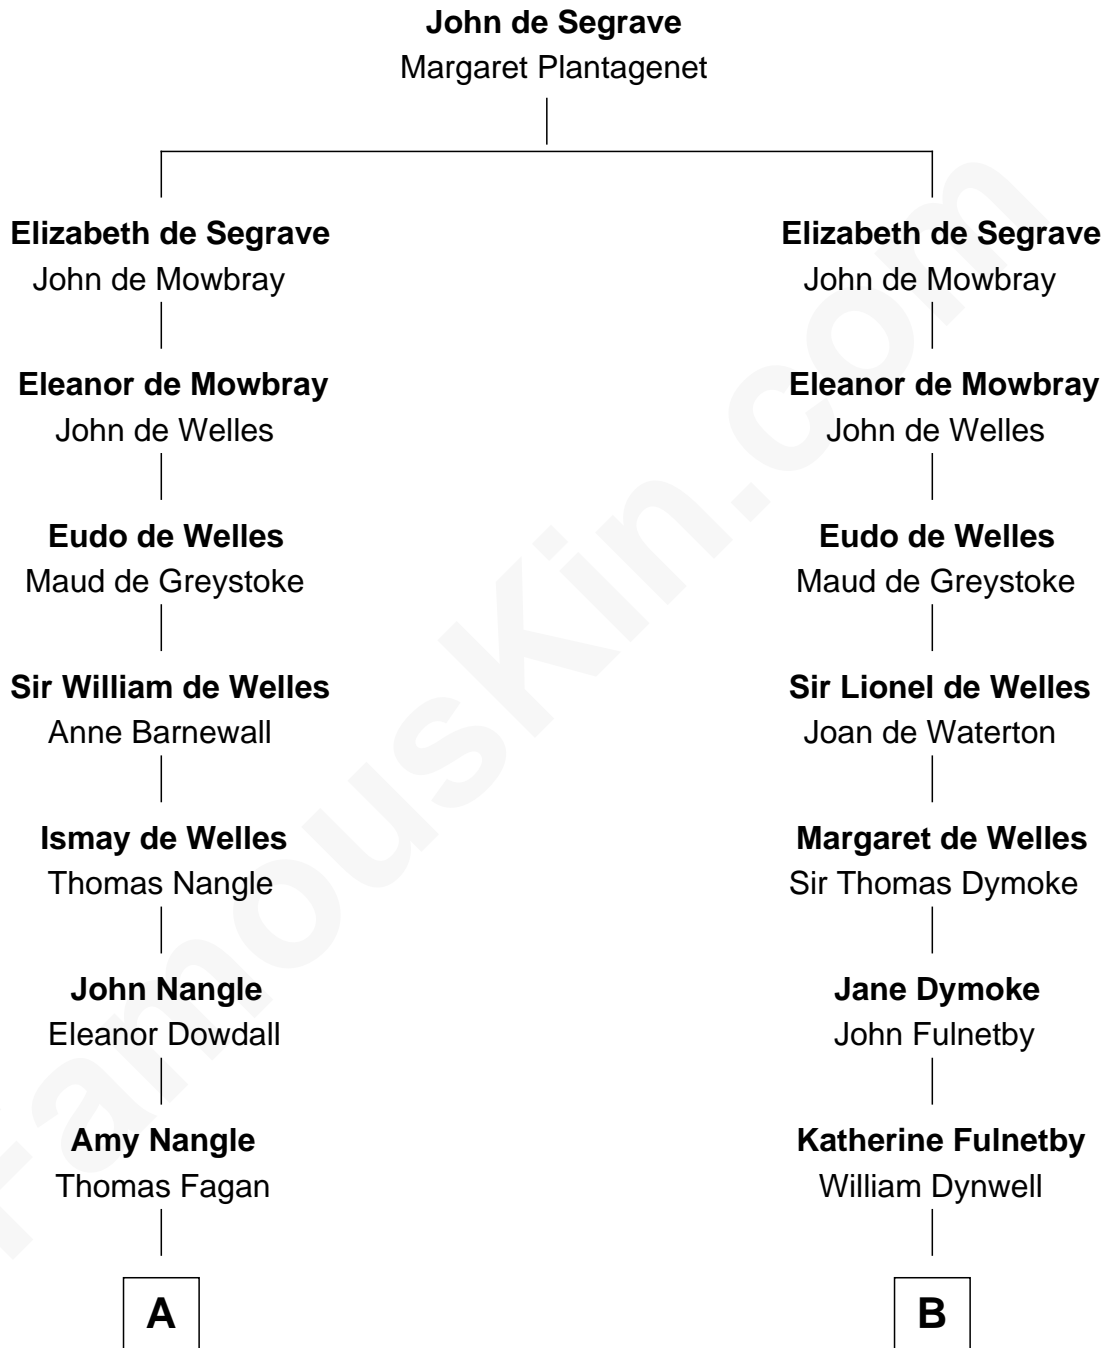

FamousKin.com Relationship Chart of

Prince Harry
Duke of Sussex

20th cousin of

Owen Brewster
54th Governor of Maine

C

Elizabeth Bowes-Lyon

George VI, King of the United Kingdom

Elizabeth II, Queen of the United Kingdom

Prince Philip of Edinburgh

Charles III, King of the United Kingdom

Princess Diana Frances Spencer

Prince Harry

Duke of Sussex

D

Rev. Otis Bridges

Margaret Owen

Owen W. Bridges

Lydia A. - - - - -

Carrie S. Bridges

William Edmund Brewster

Owen Brewster

54th Governor of Maine

FamousKin.com