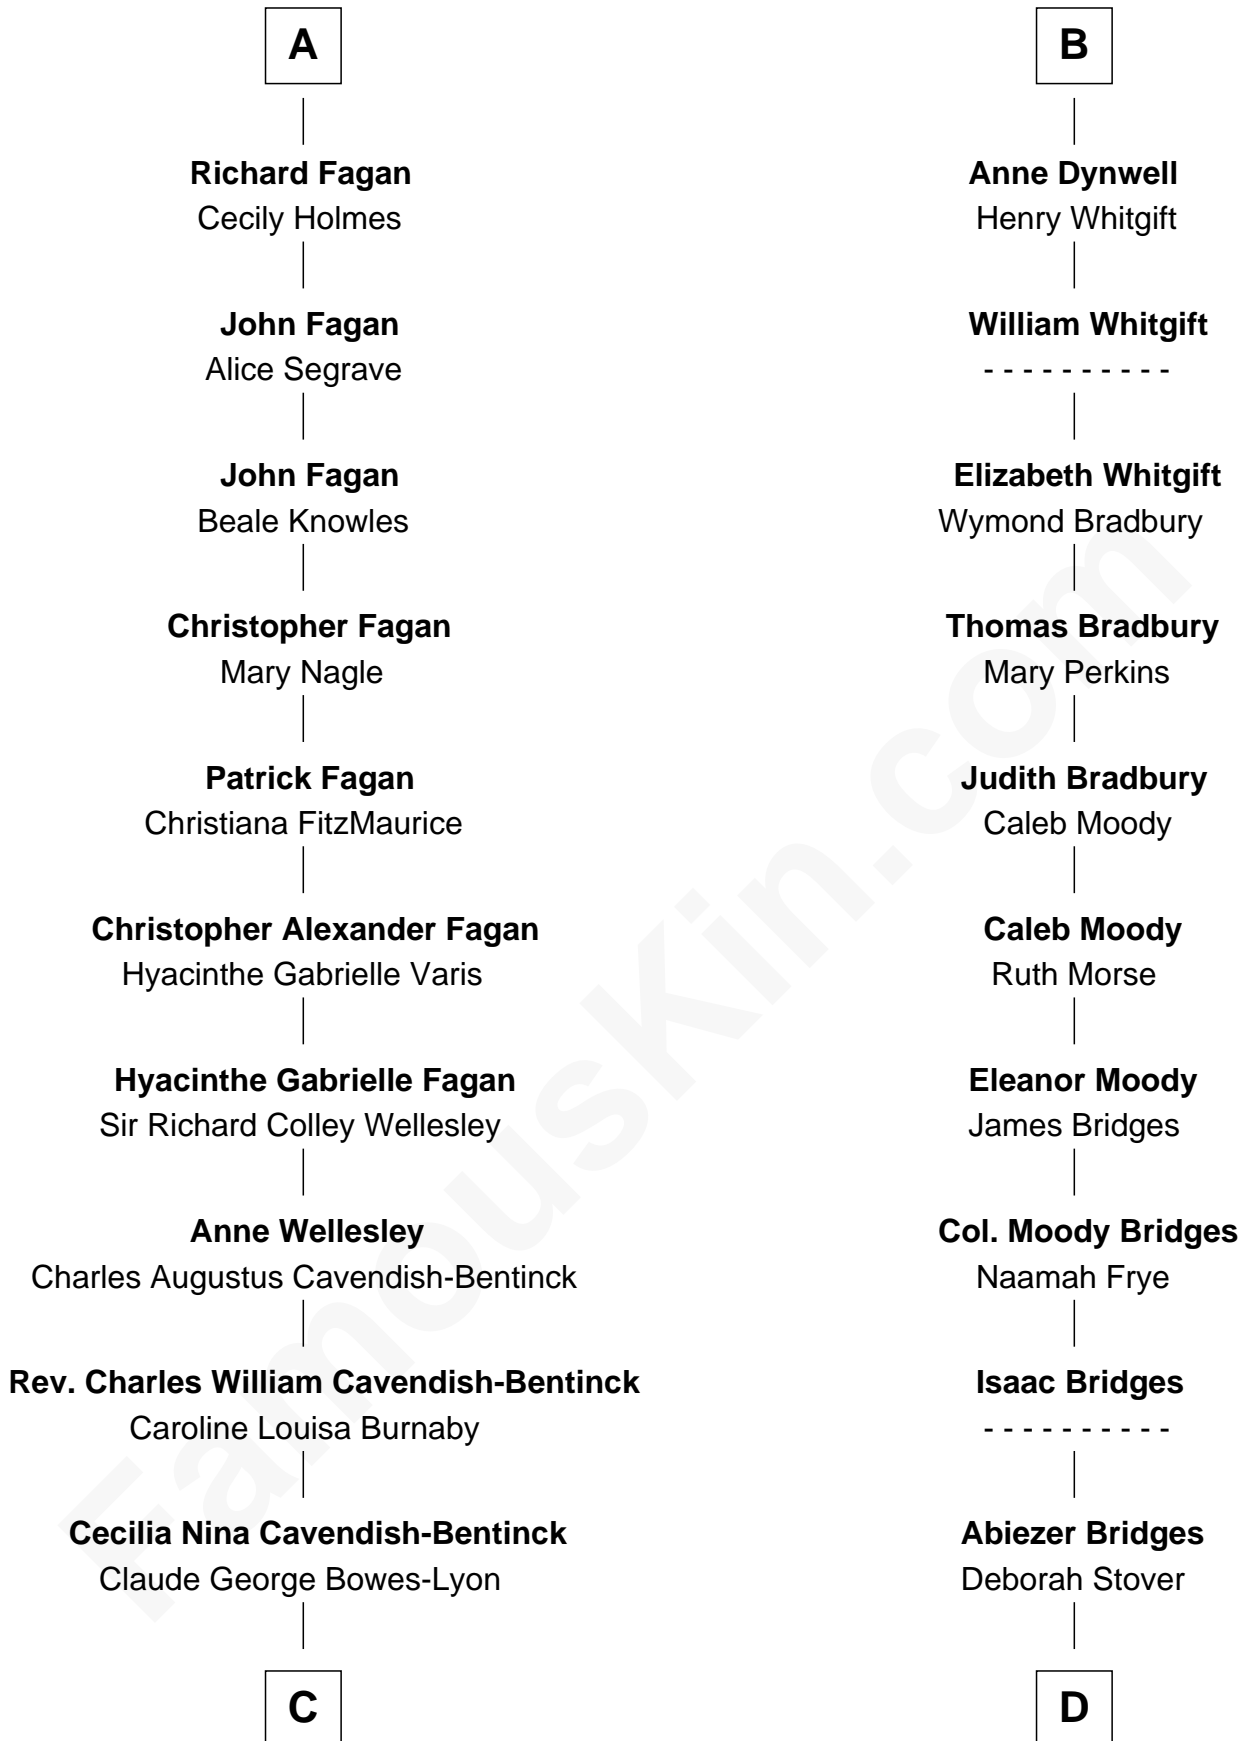

FamousKin.com Relationship Chart of

Prince Harry
Duke of Sussex

20th cousin of

Owen Brewster
54th Governor of Maine

C

Elizabeth Bowes-Lyon

George VI, King of the United Kingdom

Elizabeth II, Queen of the United Kingdom

Prince Philip of Edinburgh

Charles III, King of the United Kingdom

Princess Diana Frances Spencer

Prince Harry

Duke of Sussex

D

Rev. Otis Bridges

Margaret Owen

Owen W. Bridges

Lydia A. - - - - -

Carrie S. Bridges

William Edmund Brewster

Owen Brewster

54th Governor of Maine

FamousKin.com