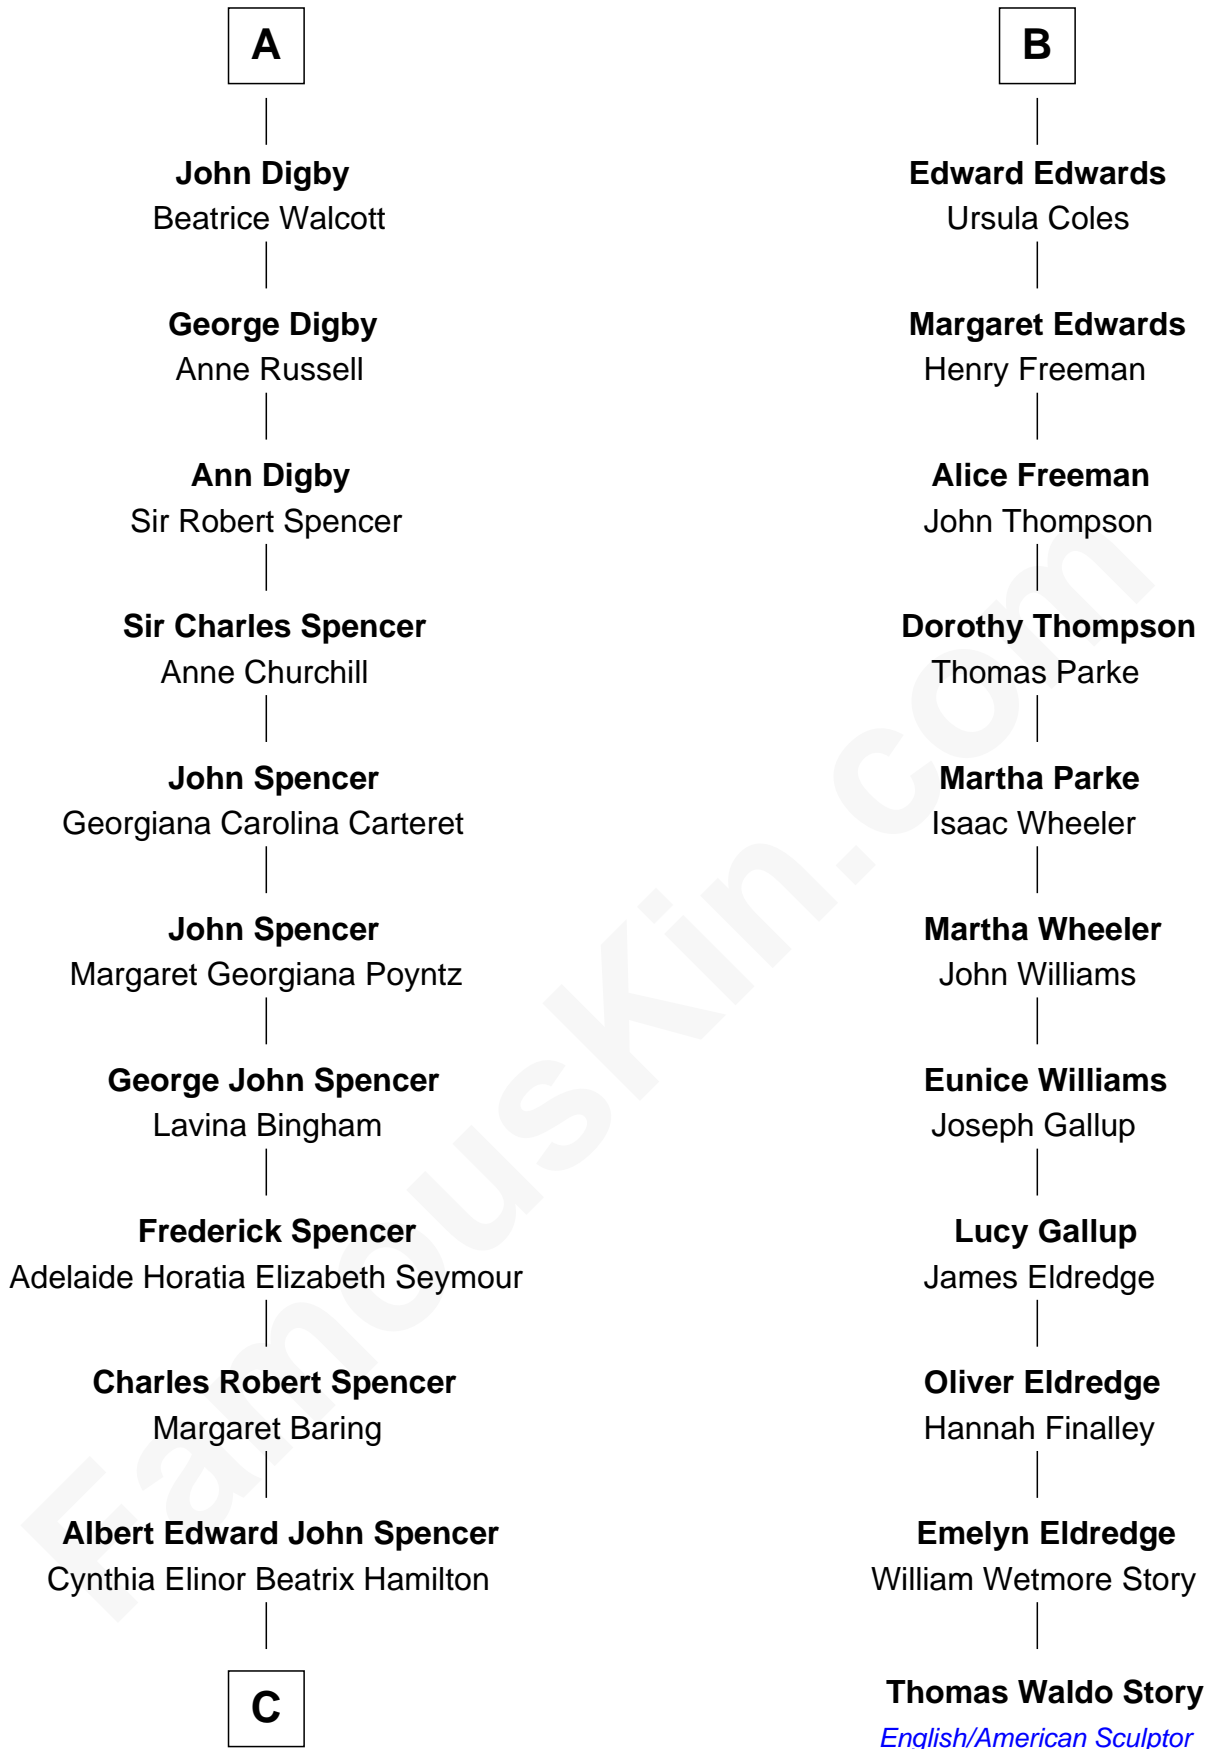

FamousKin.com Relationship Chart of

Prince Harry

Duke of Sussex

17th cousin 2 times removed of

Thomas Waldo Story

English/American Sculptor

William de la Spine

Alice de Bruley

C

Edward John Spencer
Frances Ruth Burke Roche

Princess Diana Frances Spencer
Charles III, King of the United Kingdom

Prince Harry
Duke of Sussex

FamousKin.com