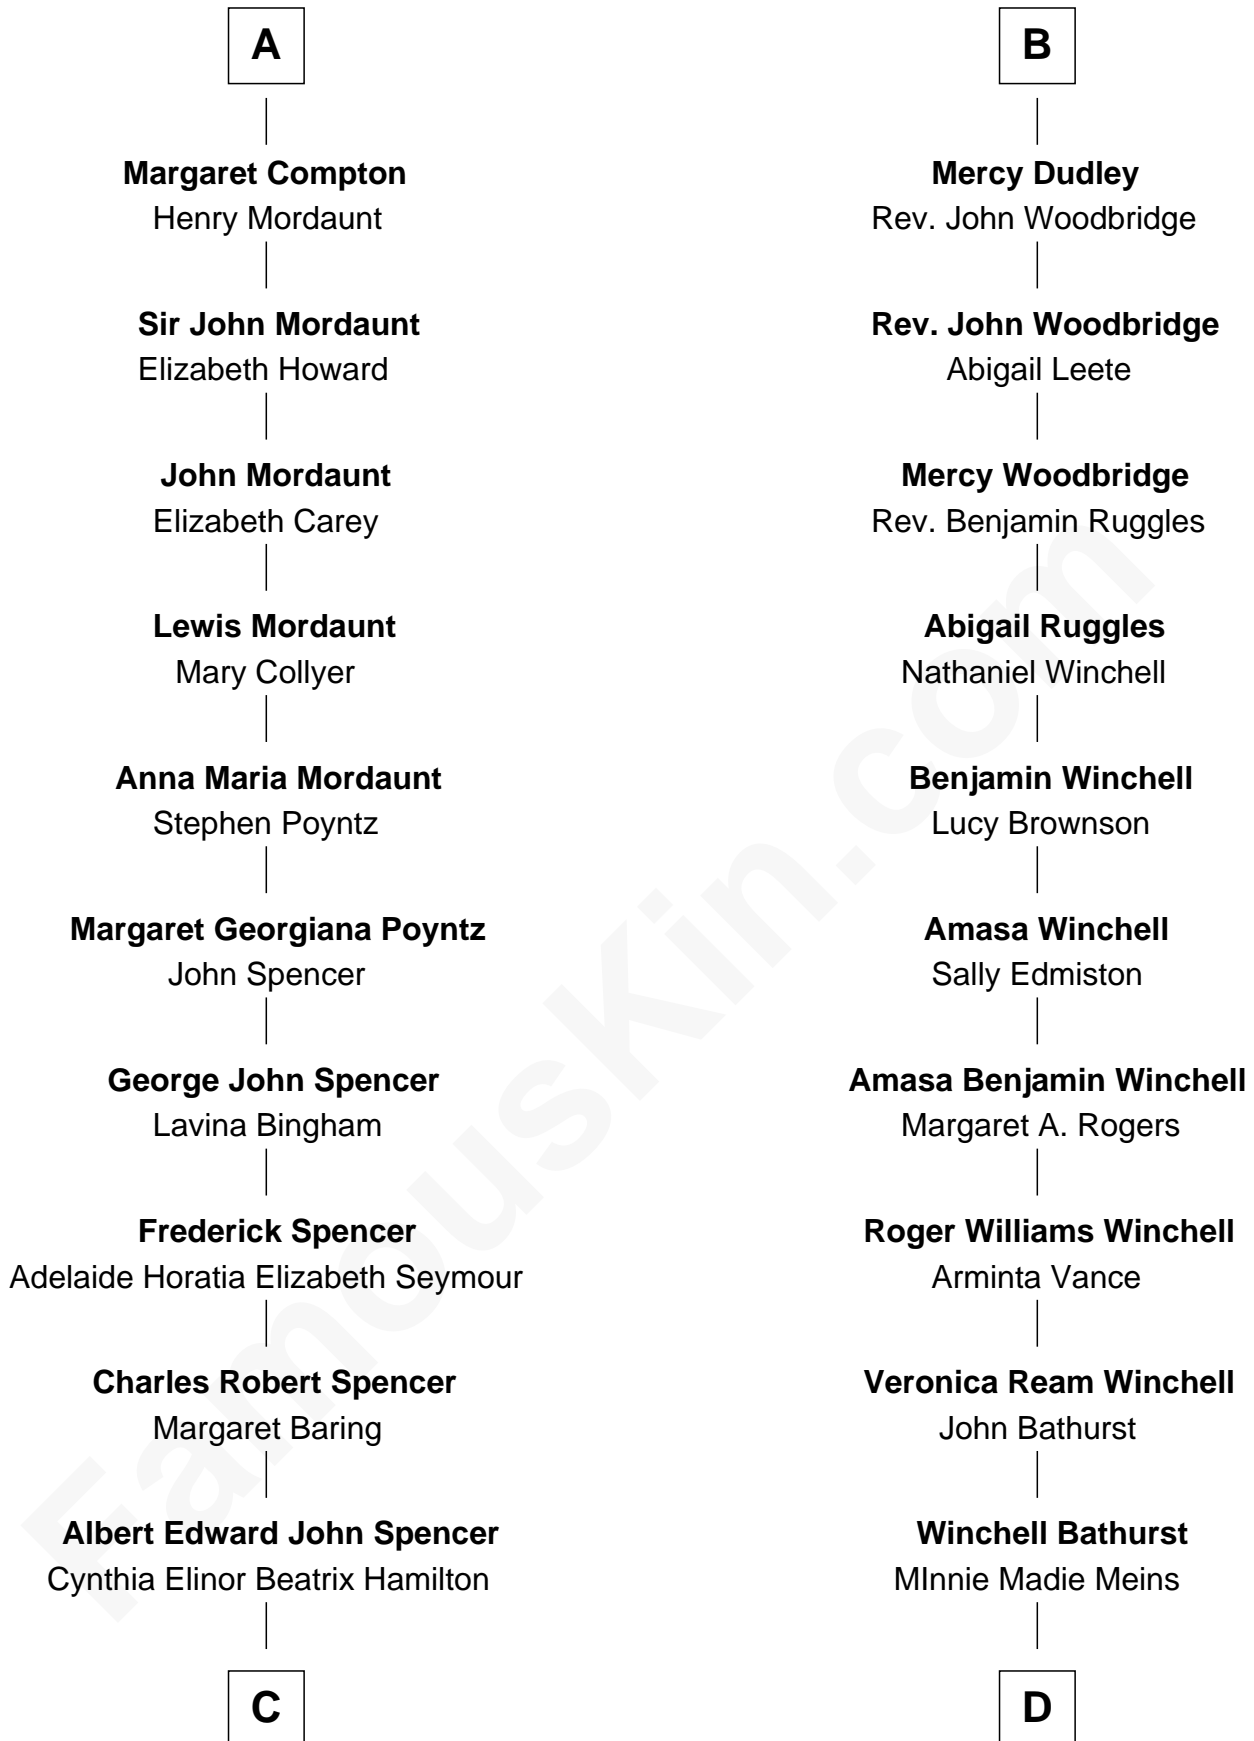

# FamousKin.com Relationship Chart of

**Prince Harry**  
*Duke of Sussex*

18th cousin 1 time removed of

**Anna Faris**  
*TV and Movie Actress*

**C**

**Edward John Spencer**  
Frances Ruth Burke Roche

**Princess Diana Frances Spencer**  
Charles III, King of the United Kingdom

**Prince Harry**  
*Duke of Sussex*

**D**

**Karen Louise Bathurst**  
John Homan Faris

**Anna Faris**  
*TV and Movie Actress*

FamousKin.com