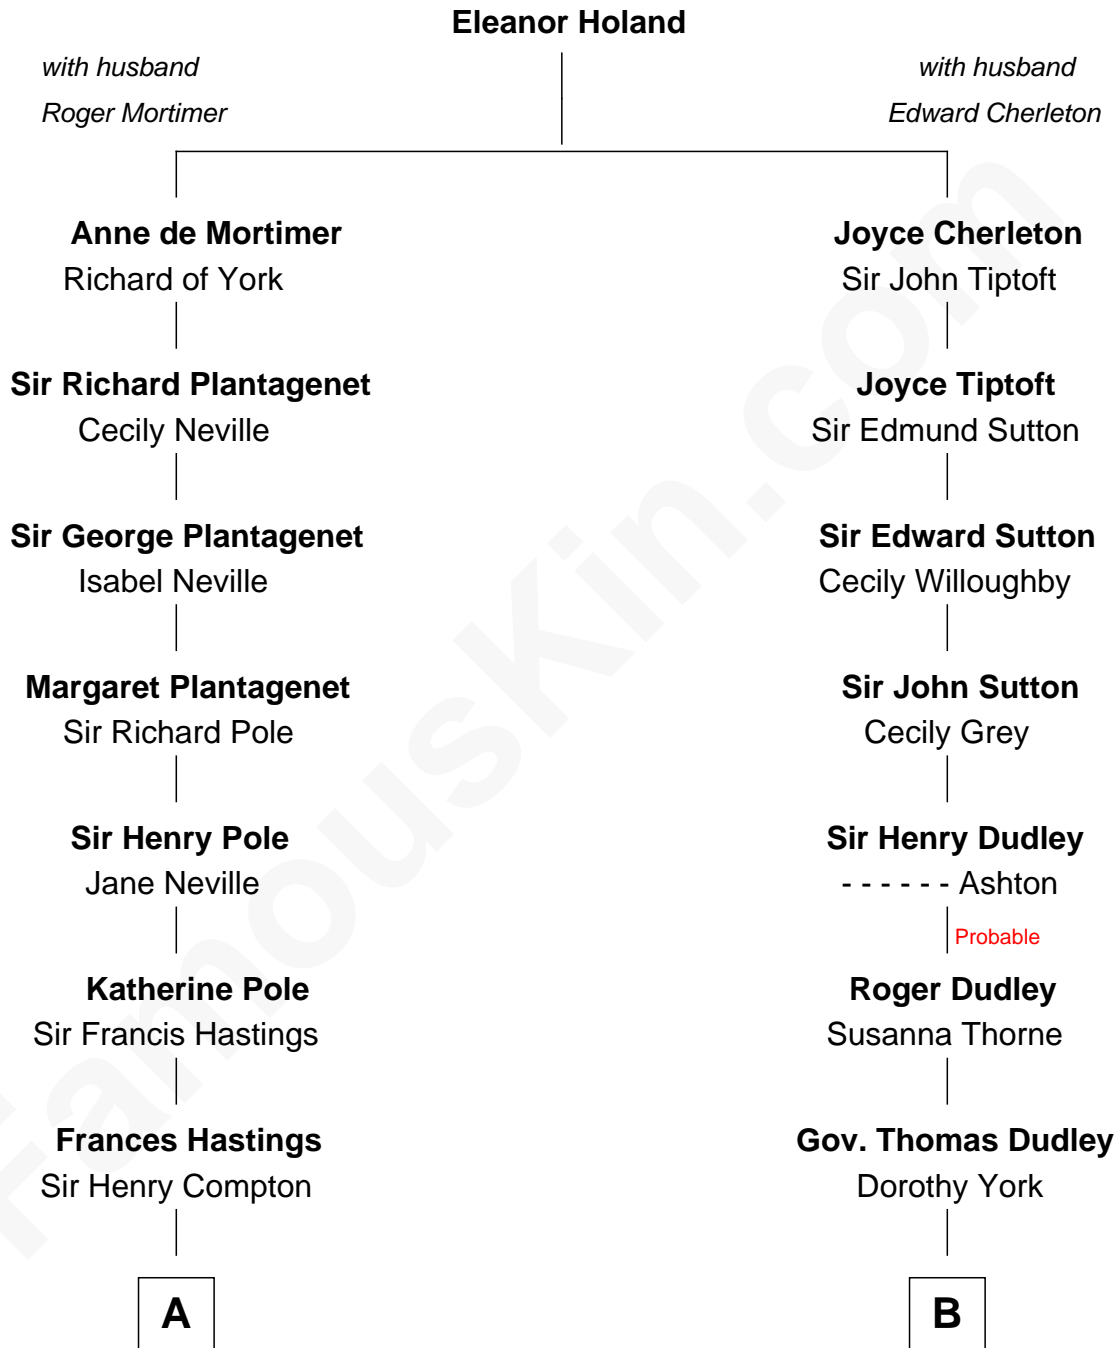

# FamousKin.com Relationship Chart of

**Prince Harry**  
*Duke of Sussex*

18th cousin 1 time removed of

**Anna Faris**  
*TV and Movie Actress*

**C**

**Edward John Spencer**  
Frances Ruth Burke Roche

**Princess Diana Frances Spencer**  
Charles III, King of the United Kingdom

**Prince Harry**  
*Duke of Sussex*

**D**

**Karen Louise Bathurst**  
John Homan Faris

**Anna Faris**  
*TV and Movie Actress*

FamousKin.com