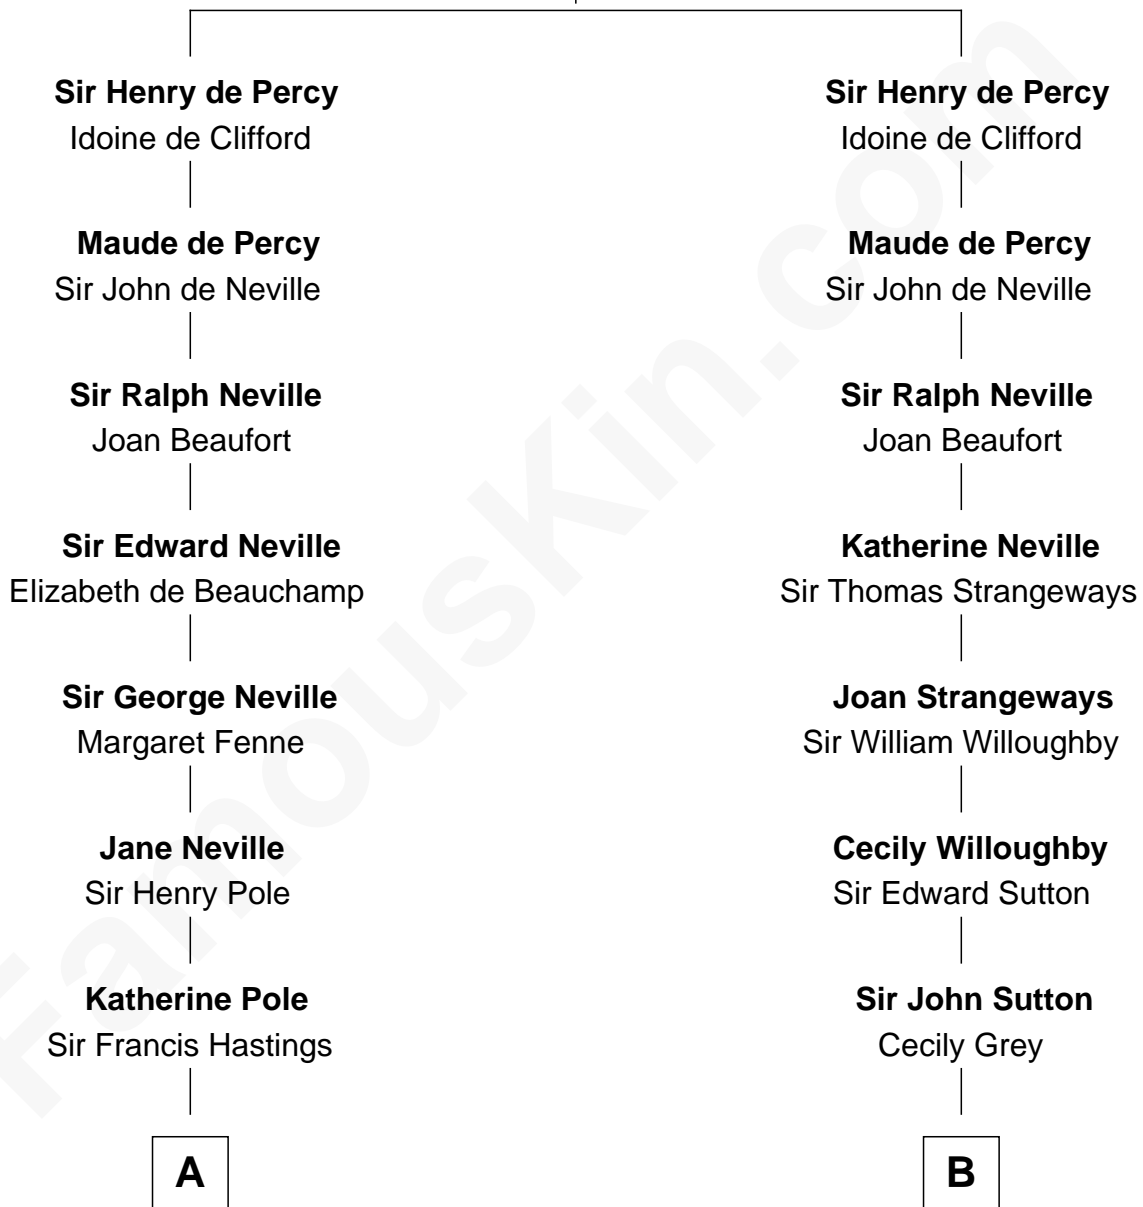

FamousKin.com Relationship Chart of

Prince Harry
Duke of Sussex

20th cousin 1 time removed of

Anna Faris
TV and Movie Actress

Sir Henry de Percy
Eleanor de Arundel

C

Albert Edward John Spencer

Cynthia Elinor Beatrix Hamilton

Edward John Spencer

Frances Ruth Burke Roche

Princess Diana Frances Spencer

Charles III, King of the United Kingdom

Prince Harry

Duke of Sussex

D

Roger Williams Winchell