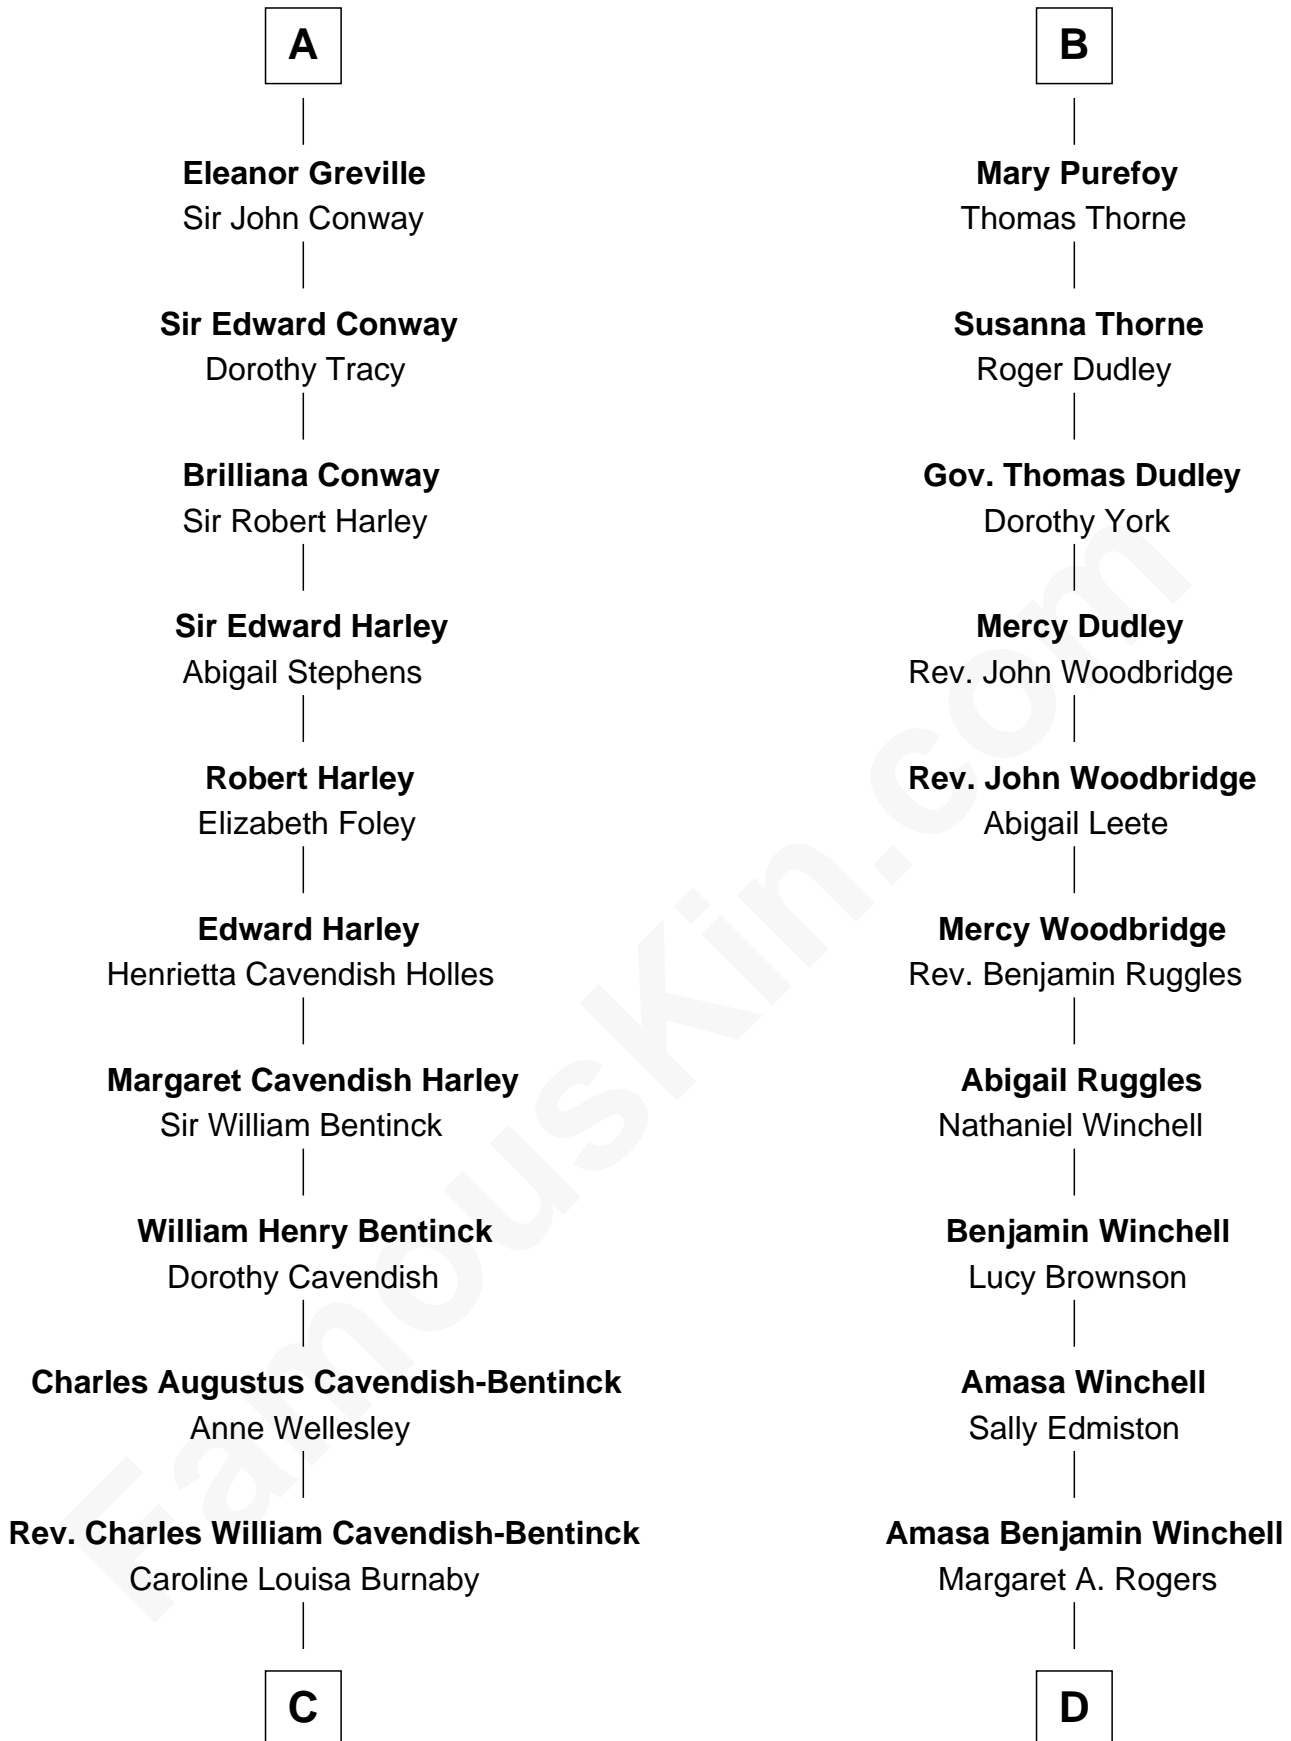

# FamousKin.com Relationship Chart of

**Prince Harry**  
*Duke of Sussex*

21st cousin of

**Anna Faris**  
*TV and Movie Actress*

**Sir Peter de Brewes**  
Agnes de Clifford

**C**

**Cecilia Nina Cavendish-Bentinck**

Claude George Bowes-Lyon

**Elizabeth Bowes-Lyon**

George VI, King of the United Kingdom

**Elizabeth II, Queen of the United Kingdom**

Prince Philip of Edinburgh

**Charles III, King of the United Kingdom**

Princess Diana Frances Spencer

**Prince Harry**

*Duke of Sussex*

**D**

**Roger Williams Winchell**

Arminta Vance

**Veronica Ream Winchell**

John Bathurst

**Winchell Bathurst**