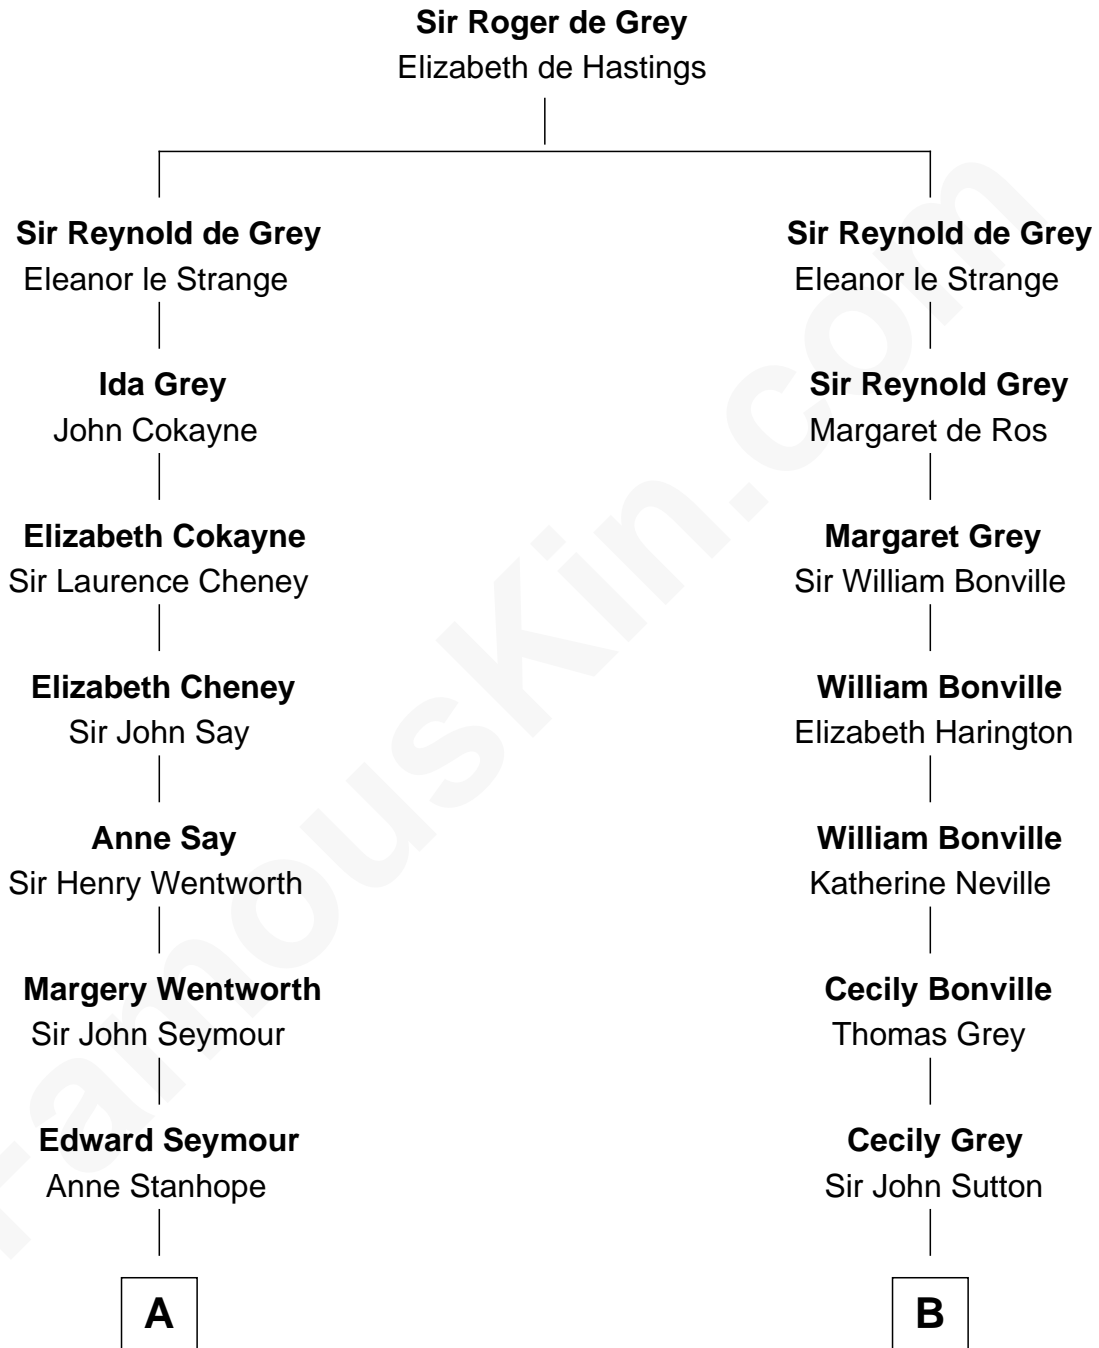

FamousKin.com Relationship Chart of

Prince Harry
Duke of Sussex

21st cousin of

Anna Faris
TV and Movie Actress

C

Cecilia Nina Cavendish-Bentinck

Claude George Bowes-Lyon

Elizabeth Bowes-Lyon

George VI, King of the United Kingdom

Elizabeth II, Queen of the United Kingdom

Prince Philip of Edinburgh

Charles III, King of the United Kingdom

Princess Diana Frances Spencer

Prince Harry

Duke of Sussex

D

Roger Williams Winchell

Arminta Vance

Veronica Ream Winchell

John Bathurst

Winchell Bathurst

Minnie Madie Meins

Karen Louise Bathurst

John Homan Faris