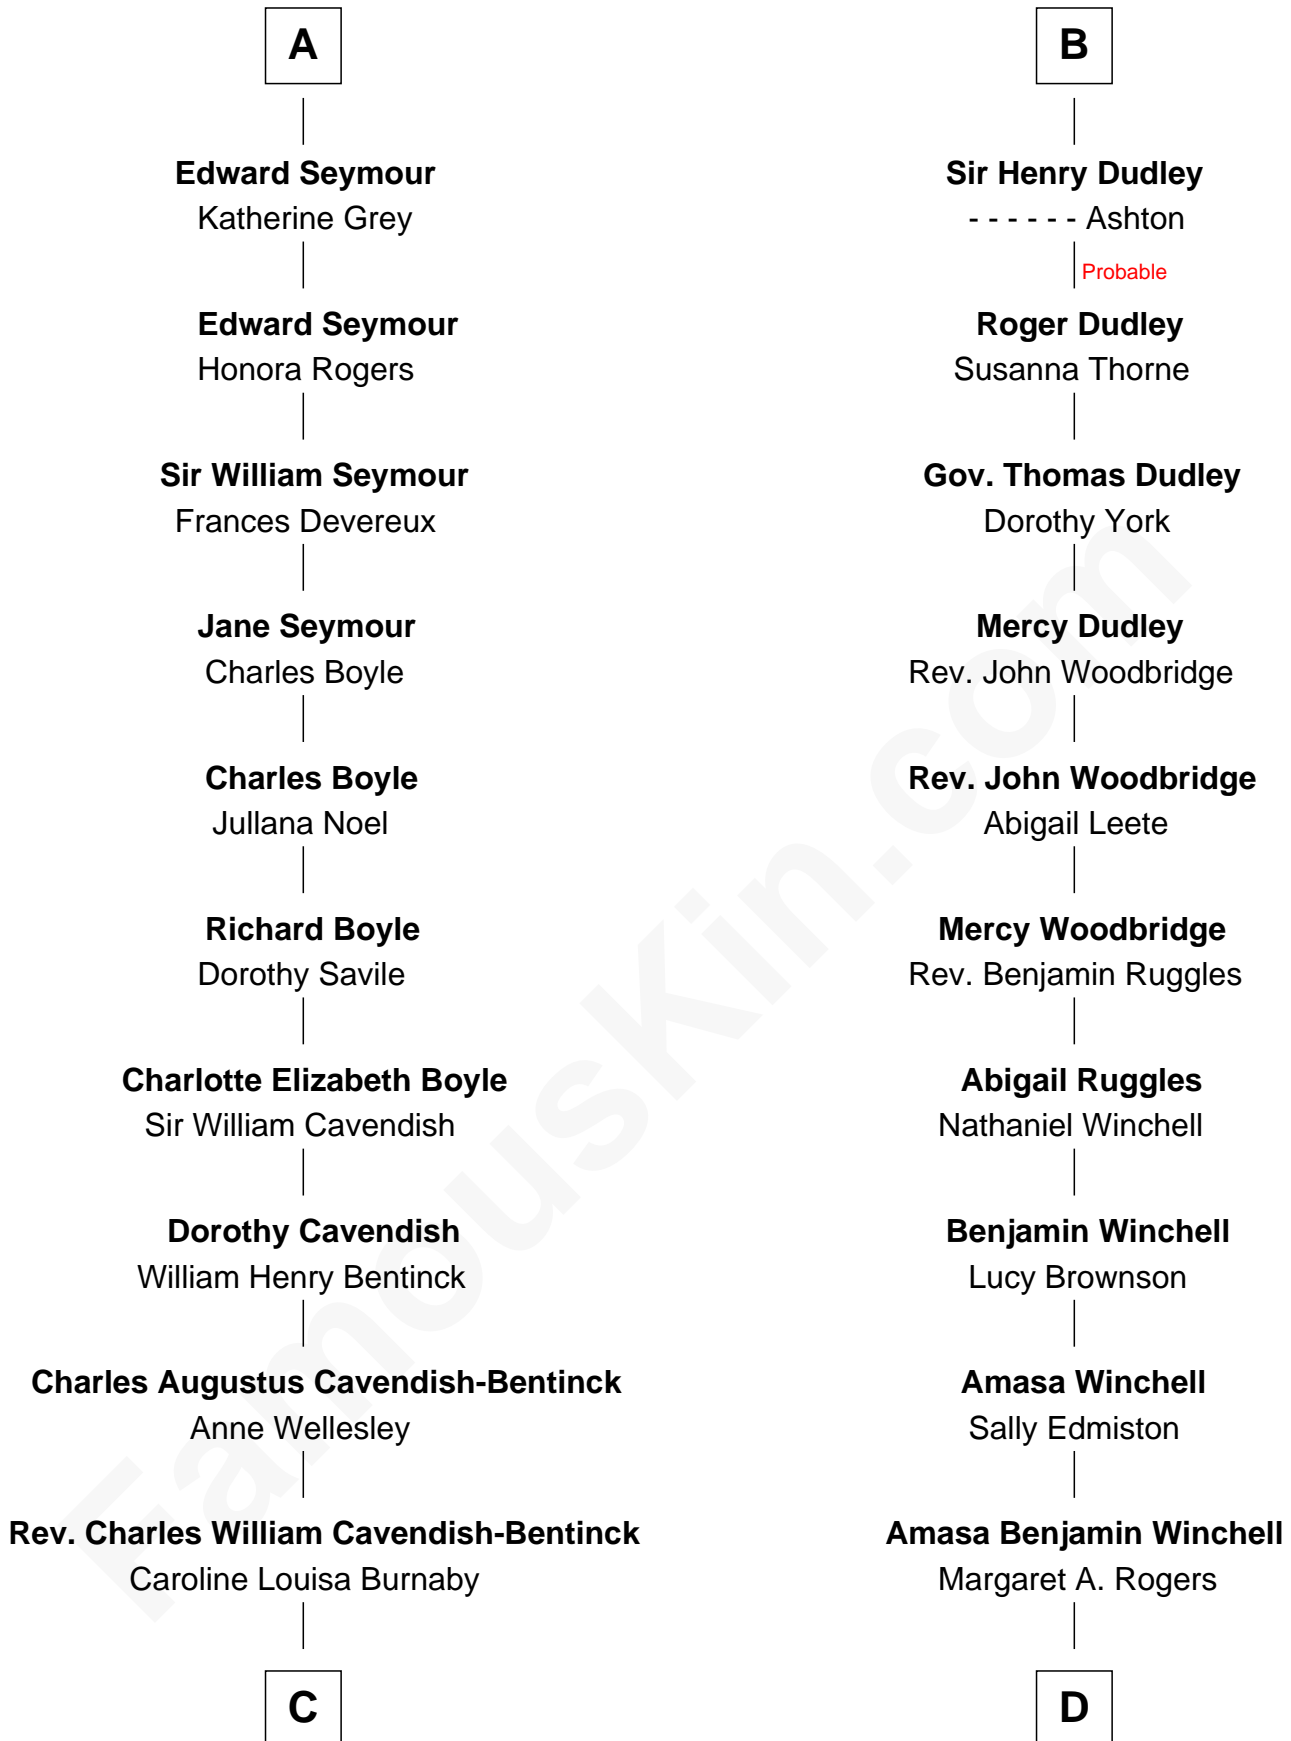

# FamousKin.com Relationship Chart of

**Prince Harry**  
*Duke of Sussex*

21st cousin of

**Anna Faris**  
*TV and Movie Actress*

**John le Strange**  
Ankaret le Boteler

**Eleanor le Strange**  
Sir Reynold de Grey

**Ida Grey**  
John Cokayne

**Elizabeth Cokayne**  
Sir Laurence Cheney

**Elizabeth Cheney**  
Sir John Say

**Anne Say**  
Sir Henry Wentworth

**Margery Wentworth**  
Sir John Seymour

**Edward Seymour**  
Anne Stanhope

**A**

**Eleanor le Strange**  
Sir Reynold de Grey

**Sir Reynold Grey**  
Margaret de Ros

**Margaret Grey**  
Sir William Bonville

**William Bonville**  
Elizabeth Harington

**William Bonville**  
Katherine Neville

**Cecily Bonville**  
Thomas Grey

**Cecily Grey**  
Sir John Sutton

**B**

**C**

**Cecilia Nina Cavendish-Bentinck**

Claude George Bowes-Lyon

**Elizabeth Bowes-Lyon**

George VI, King of the United Kingdom