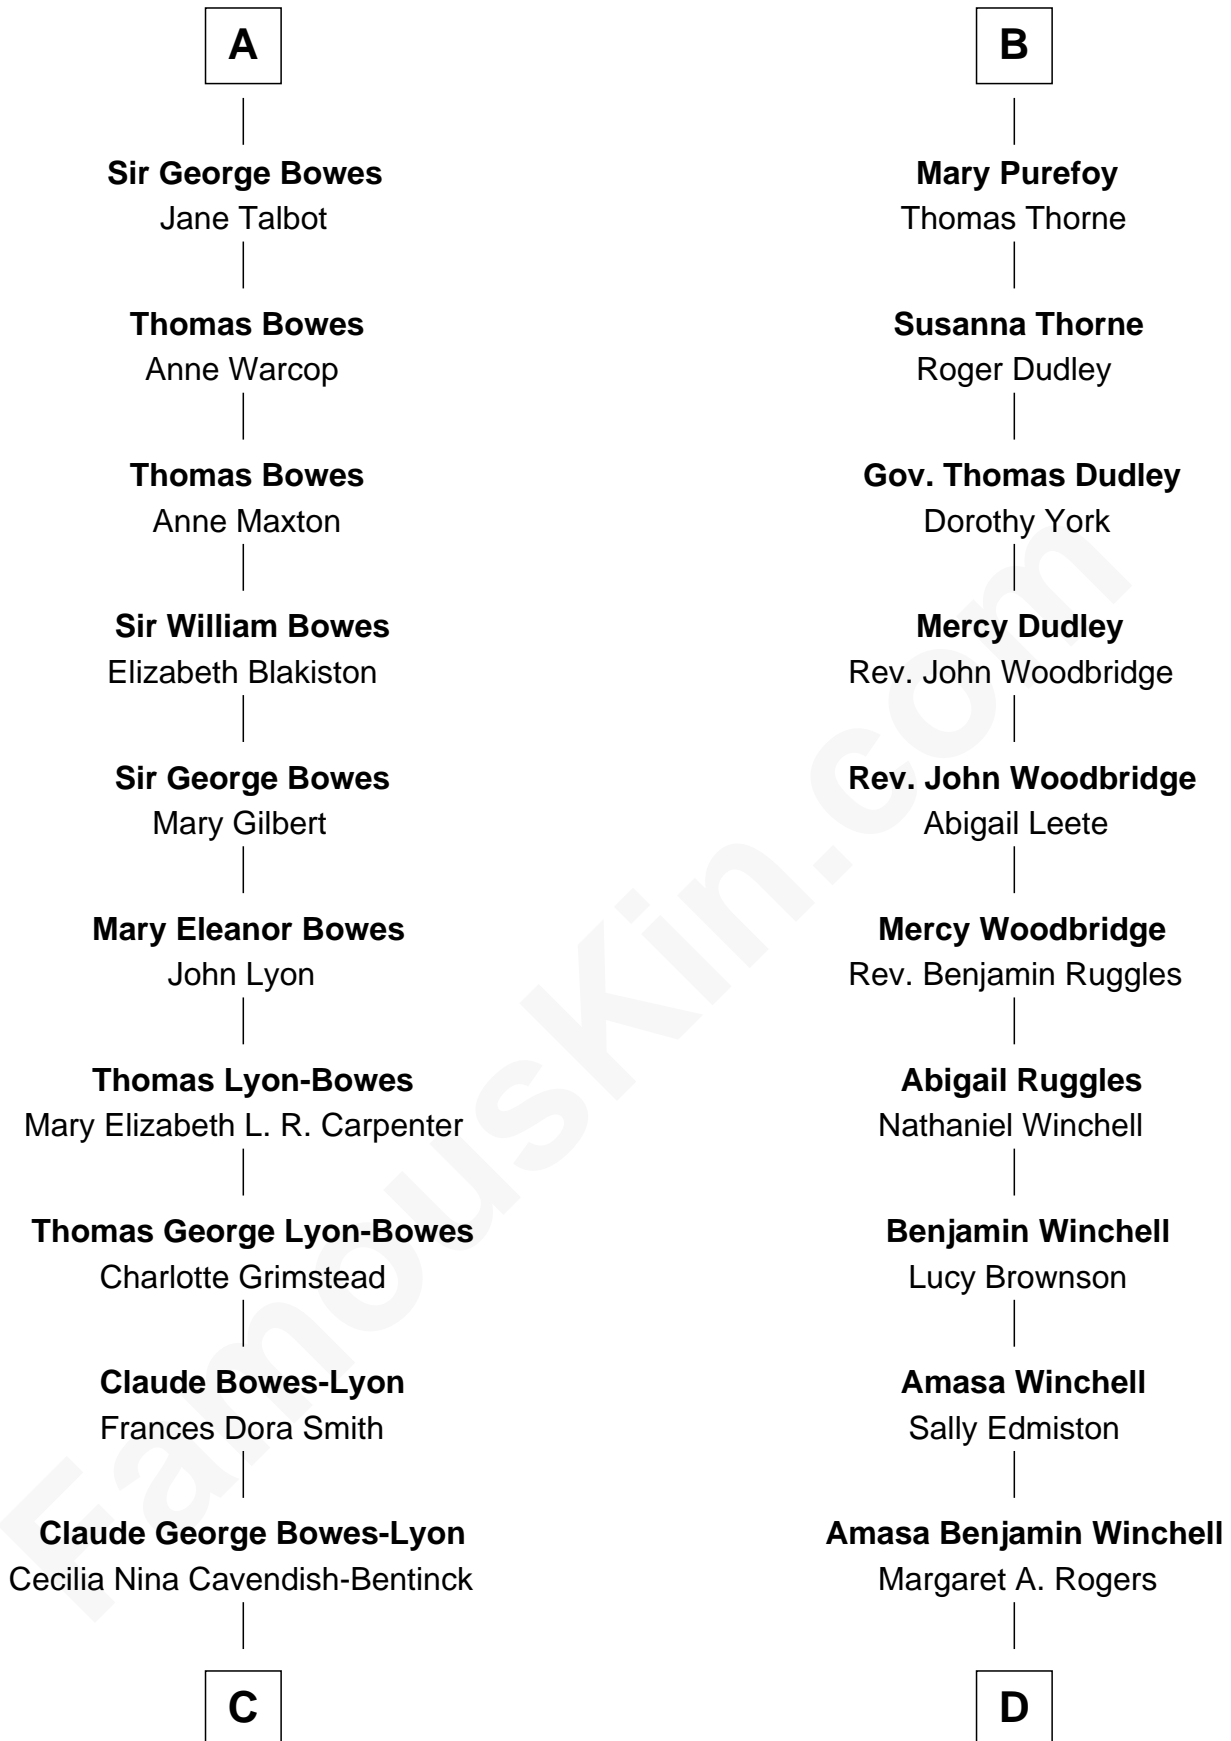

# FamousKin.com Relationship Chart of

**Prince Harry**

*Duke of Sussex*

20th cousin 1 time removed of

**Anna Faris**

*TV and Movie Actress*

**Sir John Marmion**

Maud de Furnival

**C**

**Elizabeth Bowes-Lyon**

George VI, King of the United Kingdom

**Elizabeth II, Queen of the United Kingdom**

Prince Philip of Edinburgh

**Charles III, King of the United Kingdom**

Princess Diana Frances Spencer

**Prince Harry**

*Duke of Sussex*

**D**

**Roger Williams Winchell**

Arminta Vance

**Veronica Ream Winchell**

John Bathurst

**Winchell Bathurst**