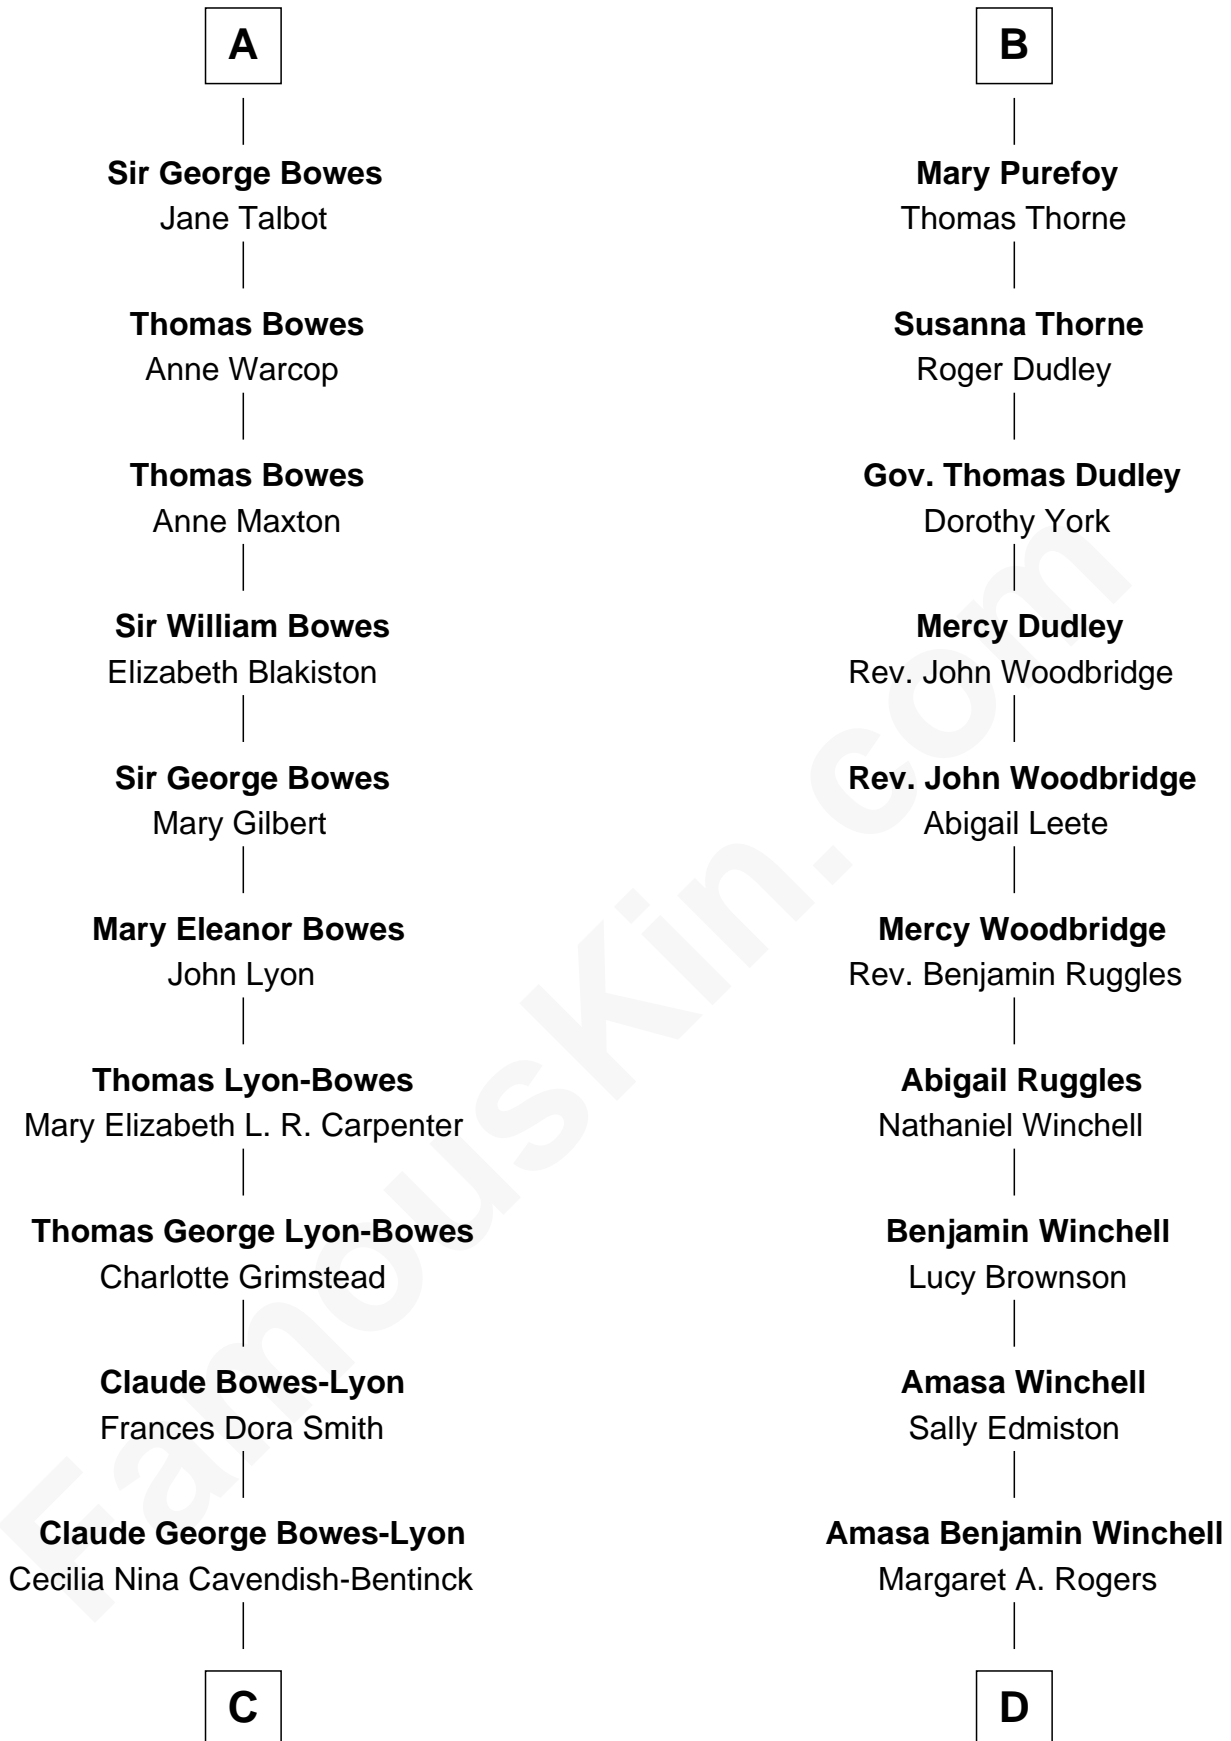

FamousKin.com Relationship Chart of

Prince Harry

Duke of Sussex

20th cousin 1 time removed of

Anna Faris

TV and Movie Actress

Sir John de Grey
Margaret de Oddingseles

C

Elizabeth Bowes-Lyon

George VI, King of the United Kingdom

Elizabeth II, Queen of the United Kingdom

Prince Philip of Edinburgh

Charles III, King of the United Kingdom

Princess Diana Frances Spencer

Prince Harry

Duke of Sussex

D

Roger Williams Winchell

Arminta Vance

Veronica Ream Winchell

John Bathurst

Winchell Bathurst

Minnie Madie Meins