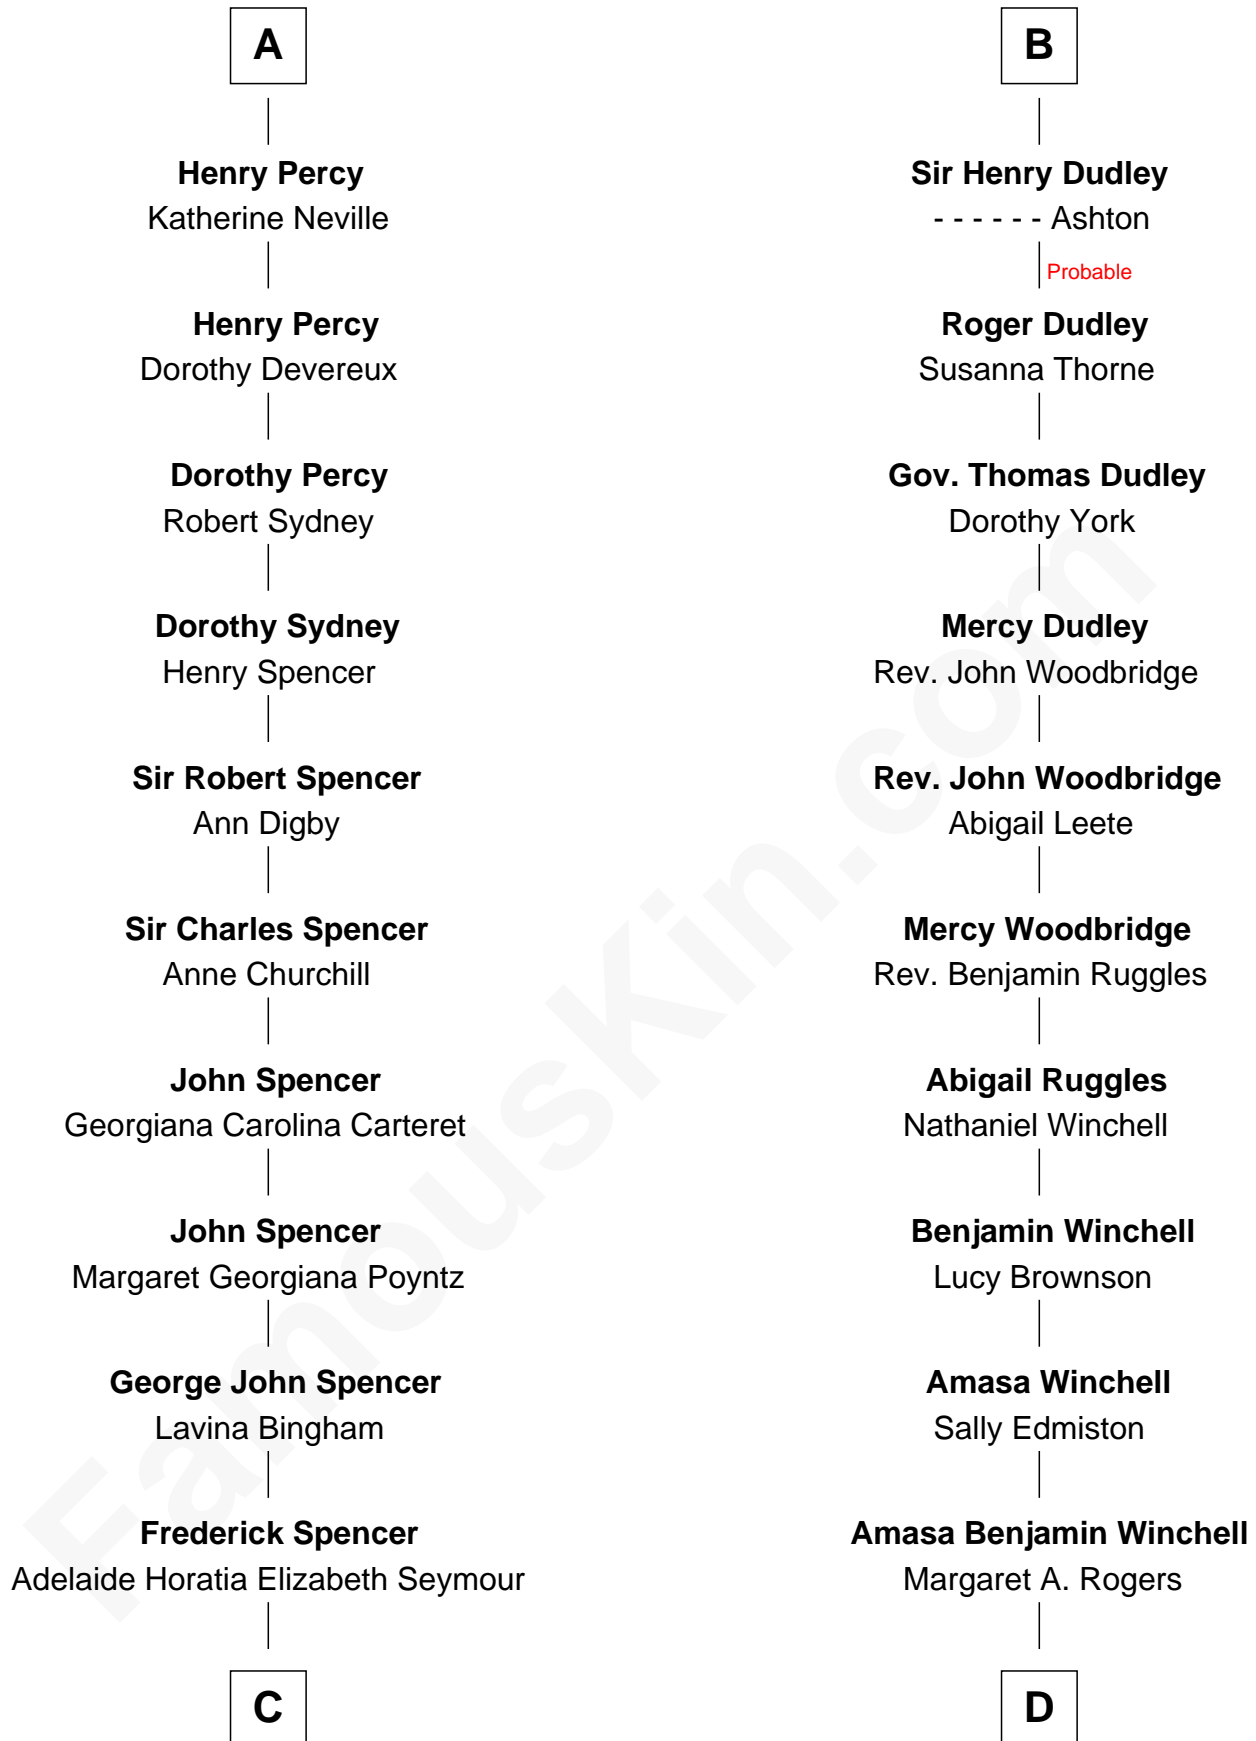

FamousKin.com Relationship Chart of

Prince Harry
Duke of Sussex

21st cousin of

Anna Faris
TV and Movie Actress

Edmund of Woodstock
Margaret Wake

C

Charles Robert Spencer

Margaret Baring

Albert Edward John Spencer

Cynthia Elinor Beatrix Hamilton

Edward John Spencer

Frances Ruth Burke Roche

Princess Diana Frances Spencer

Charles III, King of the United Kingdom

Prince Harry

Duke of Sussex