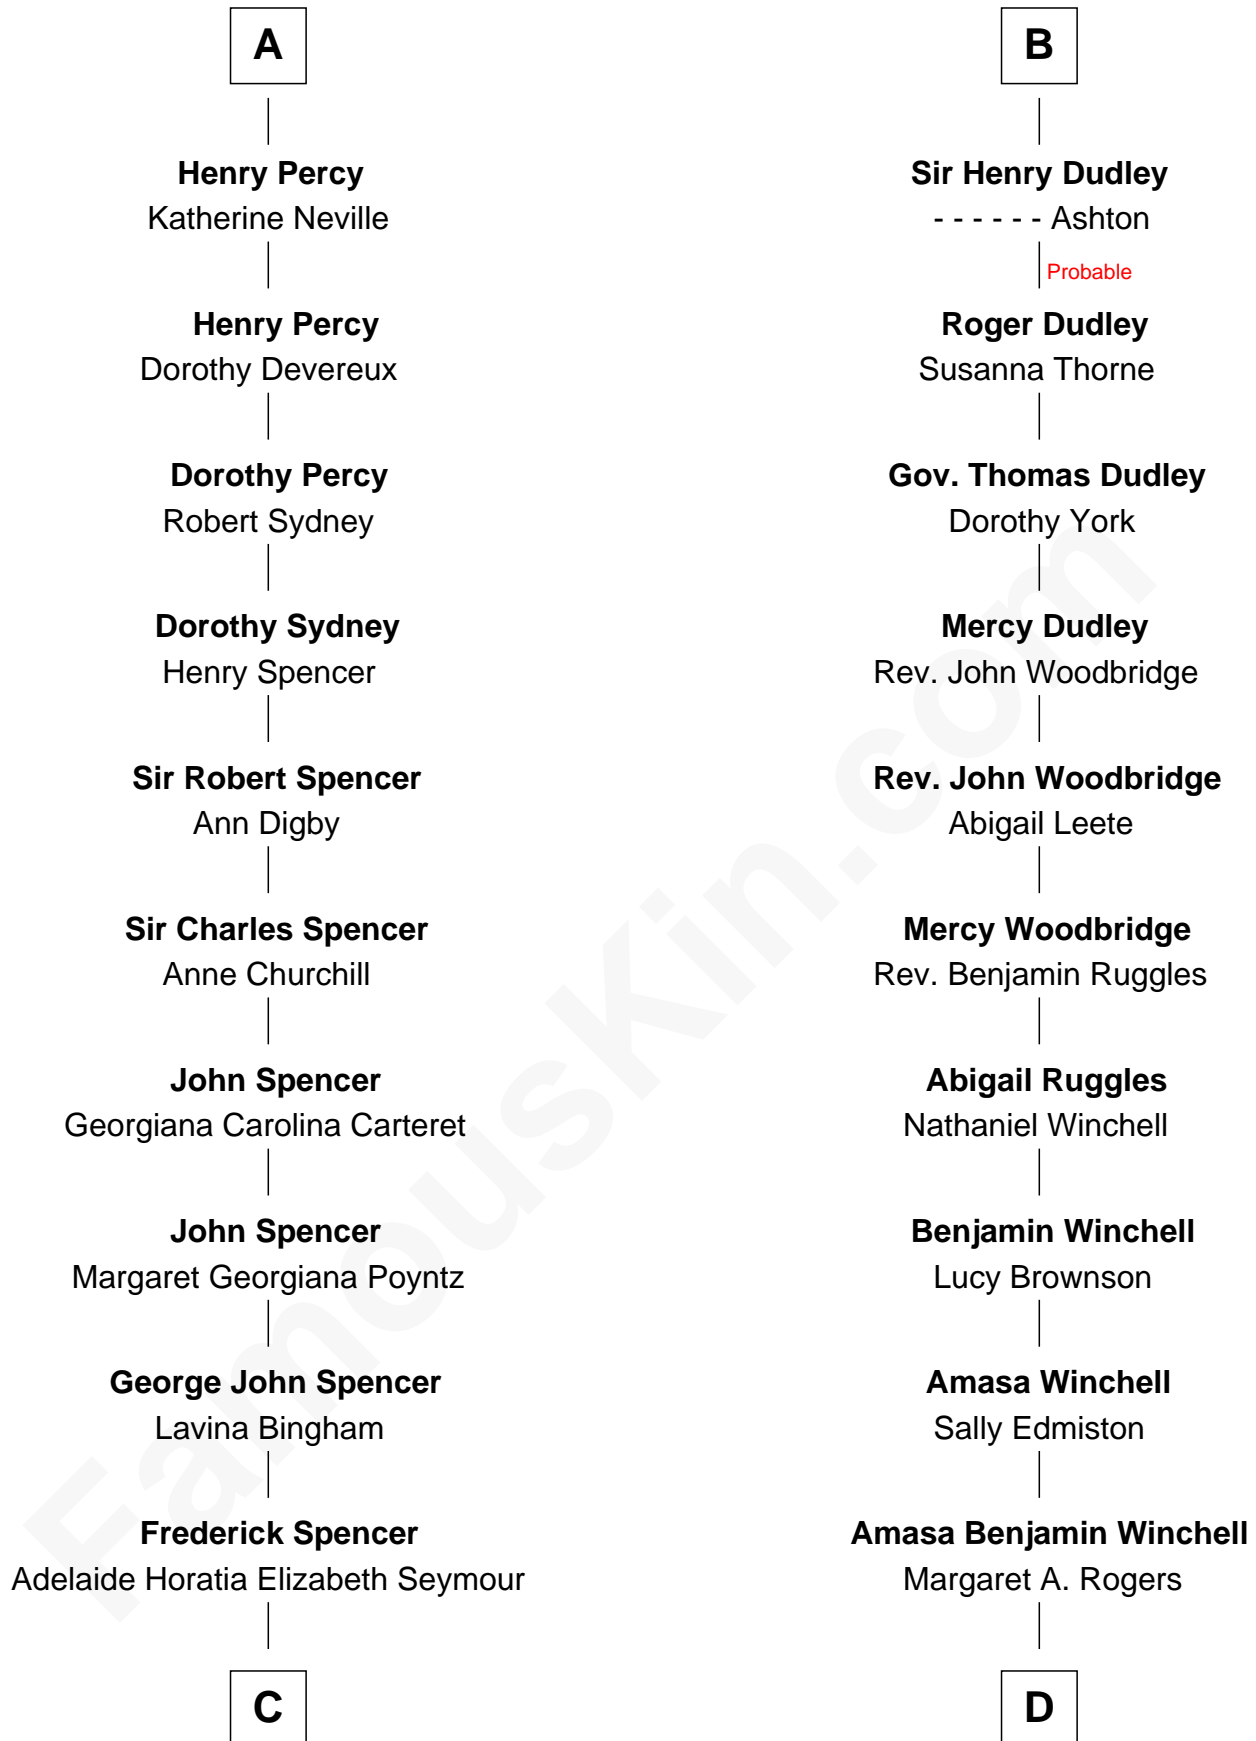

FamousKin.com Relationship Chart of

Prince Harry
Duke of Sussex

21st cousin of

Anna Faris
TV and Movie Actress

Sir Robert de Holland
Maude la Zouche

C

Charles Robert Spencer

Margaret Baring

Albert Edward John Spencer

Cynthia Elinor Beatrix Hamilton

Edward John Spencer

Frances Ruth Burke Roche

Princess Diana Frances Spencer

Charles III, King of the United Kingdom

Prince Harry

Duke of Sussex