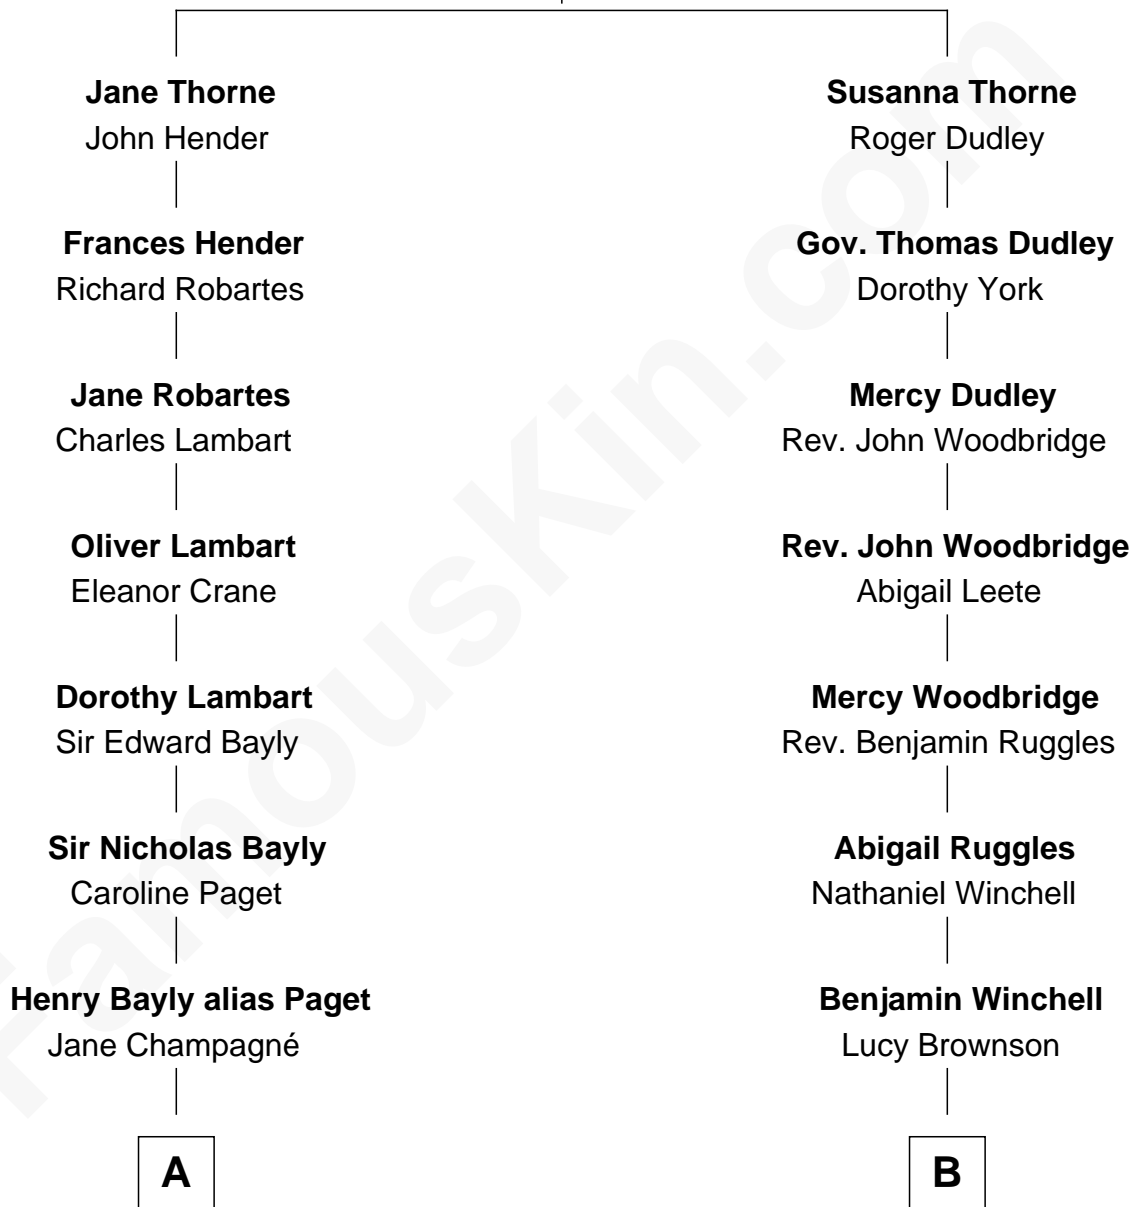

# FamousKin.com Relationship Chart of

**Prince Harry**  
*Duke of Sussex*

13th cousin 1 time removed of

**Anna Faris**  
*TV and Movie Actress*

**Thomas Thorne**  
Mary Purefoy

**A**

**Henry William Paget**  
Lady Caroline Elizabeth Villiers

**Lady Caroline Paget**  
Charles Gordon-Lennox

**Cecilia Catherine Gordon-Lennox**  
Charles George Bingham

**Rosalind Cecilia Caroline Bingham**  
James Albert Edward Hamilton

**Cynthia Elinor Beatrix Hamilton**  
Albert Edward John Spencer

**Edward John Spencer**  
Frances Ruth Burke Roche

**Princess Diana Frances Spencer**  
Charles III, King of the United Kingdom

**Prince Harry**  
*Duke of Sussex*

**B**

**Amasa Winchell**  
Sally Edmiston

**Amasa Benjamin Winchell**  
Margaret A. Rogers

**Roger Williams Winchell**  
Arminta Vance

**Veronica Ream Winchell**  
John Bathurst

**Winchell Bathurst**  
Minnie Madie Meins

**Karen Louise Bathurst**  
John Homan Faris