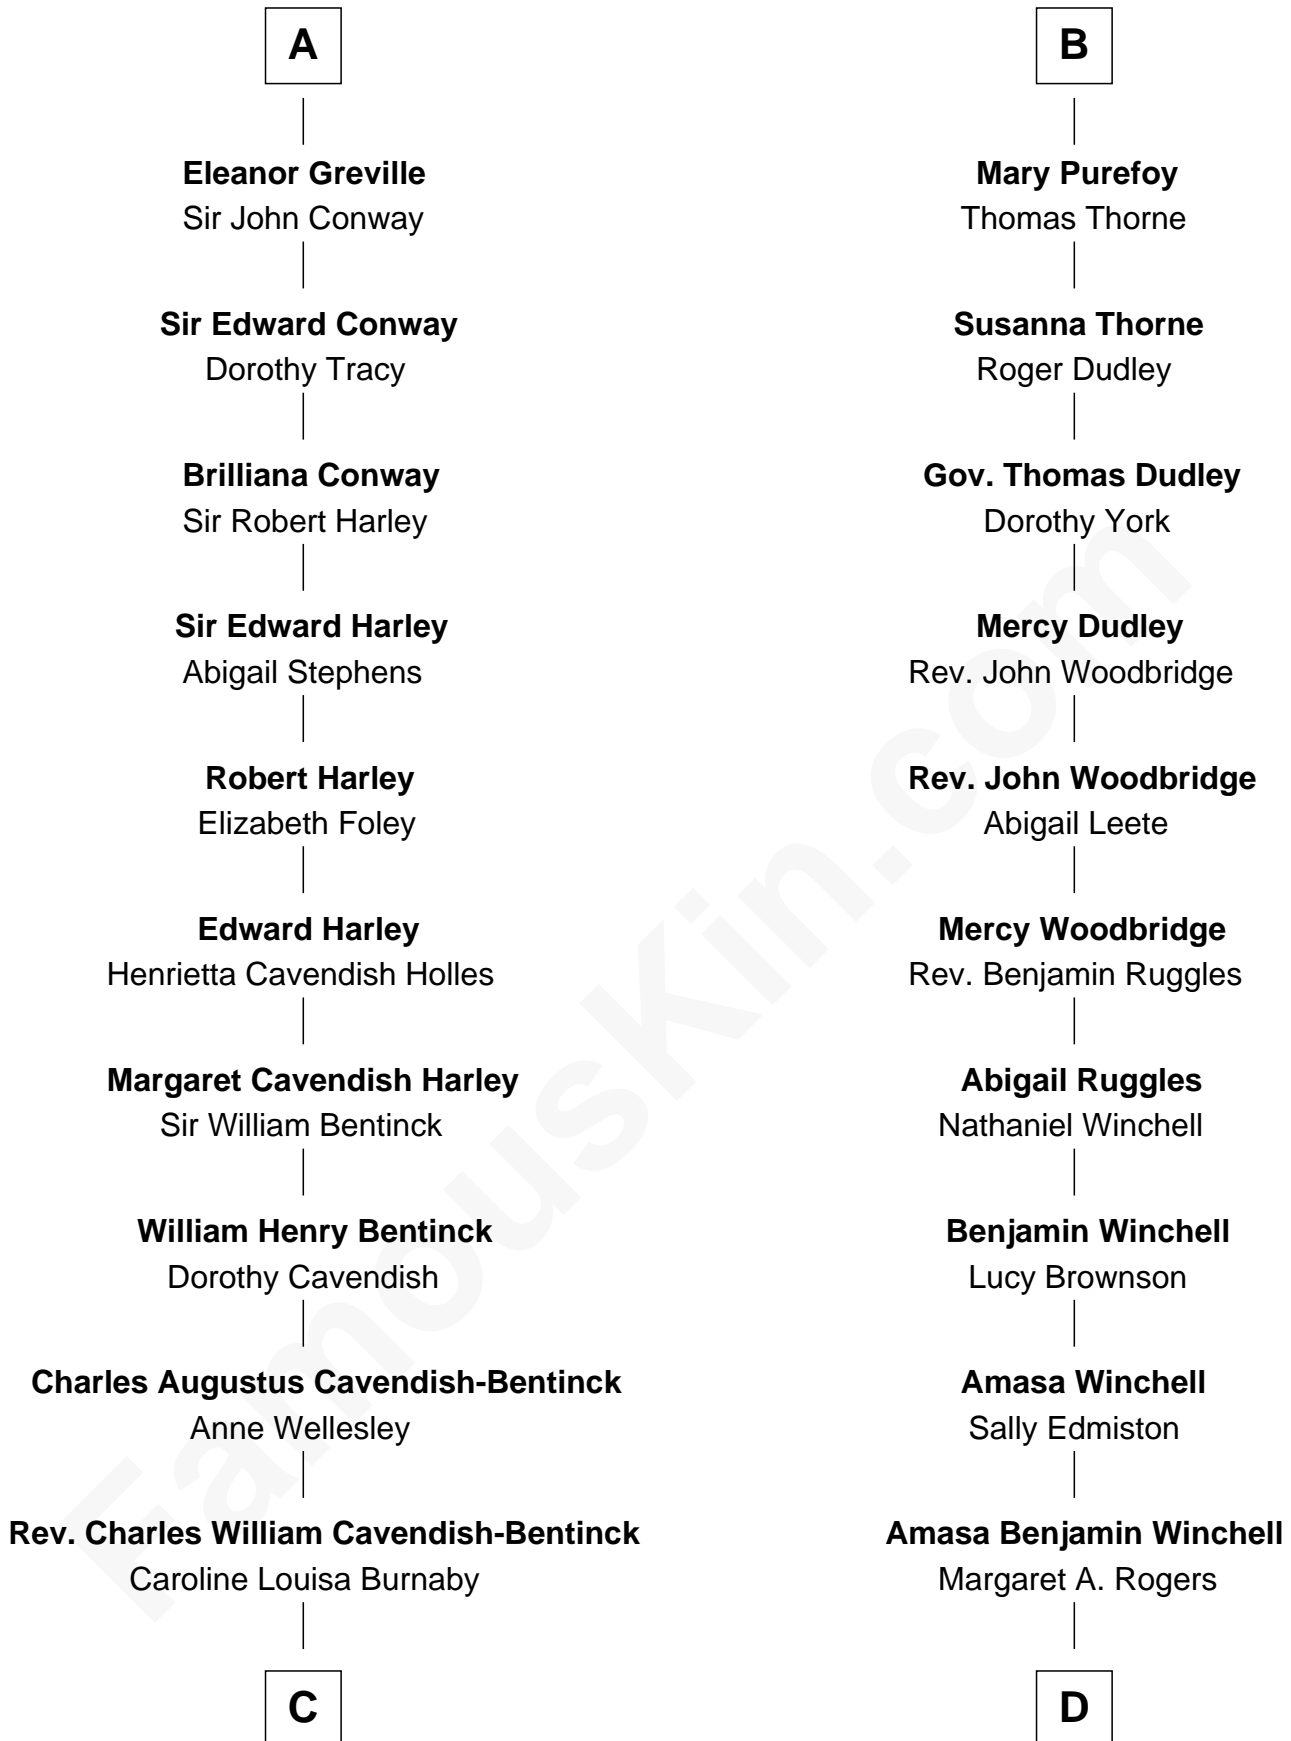

FamousKin.com Relationship Chart of

Prince Harry
Duke of Sussex

21st cousin of

Anna Faris
TV and Movie Actress

Sir Hugh de Meynell
Alice de Audley

Isabel de Meynell
Sir Thomas de Shirley

Sir Hugh Shirley
Beatrice Brewes

Sir Ralph Shirley
Joan Basset

Beatrice Shirley
John Brome

Isabel Brome
John Denton

Anne Denton
Sir Edward Greville

Sir Fulk Greville
Elizabeth Willoughby

A

Isabel de Meynell
Sir Thomas de Shirley

Sir Hugh Shirley
Beatrice Brewes

Sir Ralph Shirley
Joan Basset

Beatrice Shirley
John Brome

Isabel Brome
John Denton

Alice Denton
Nicholas Purefoy

Edward Purefoy
Anne Fettiplace

B

C

Cecilia Nina Cavendish-Bentinck

Claude George Bowes-Lyon

Elizabeth Bowes-Lyon

George VI, King of the United Kingdom

Elizabeth II, Queen of the United Kingdom

Prince Philip of Edinburgh

Charles III, King of the United Kingdom

Princess Diana Frances Spencer