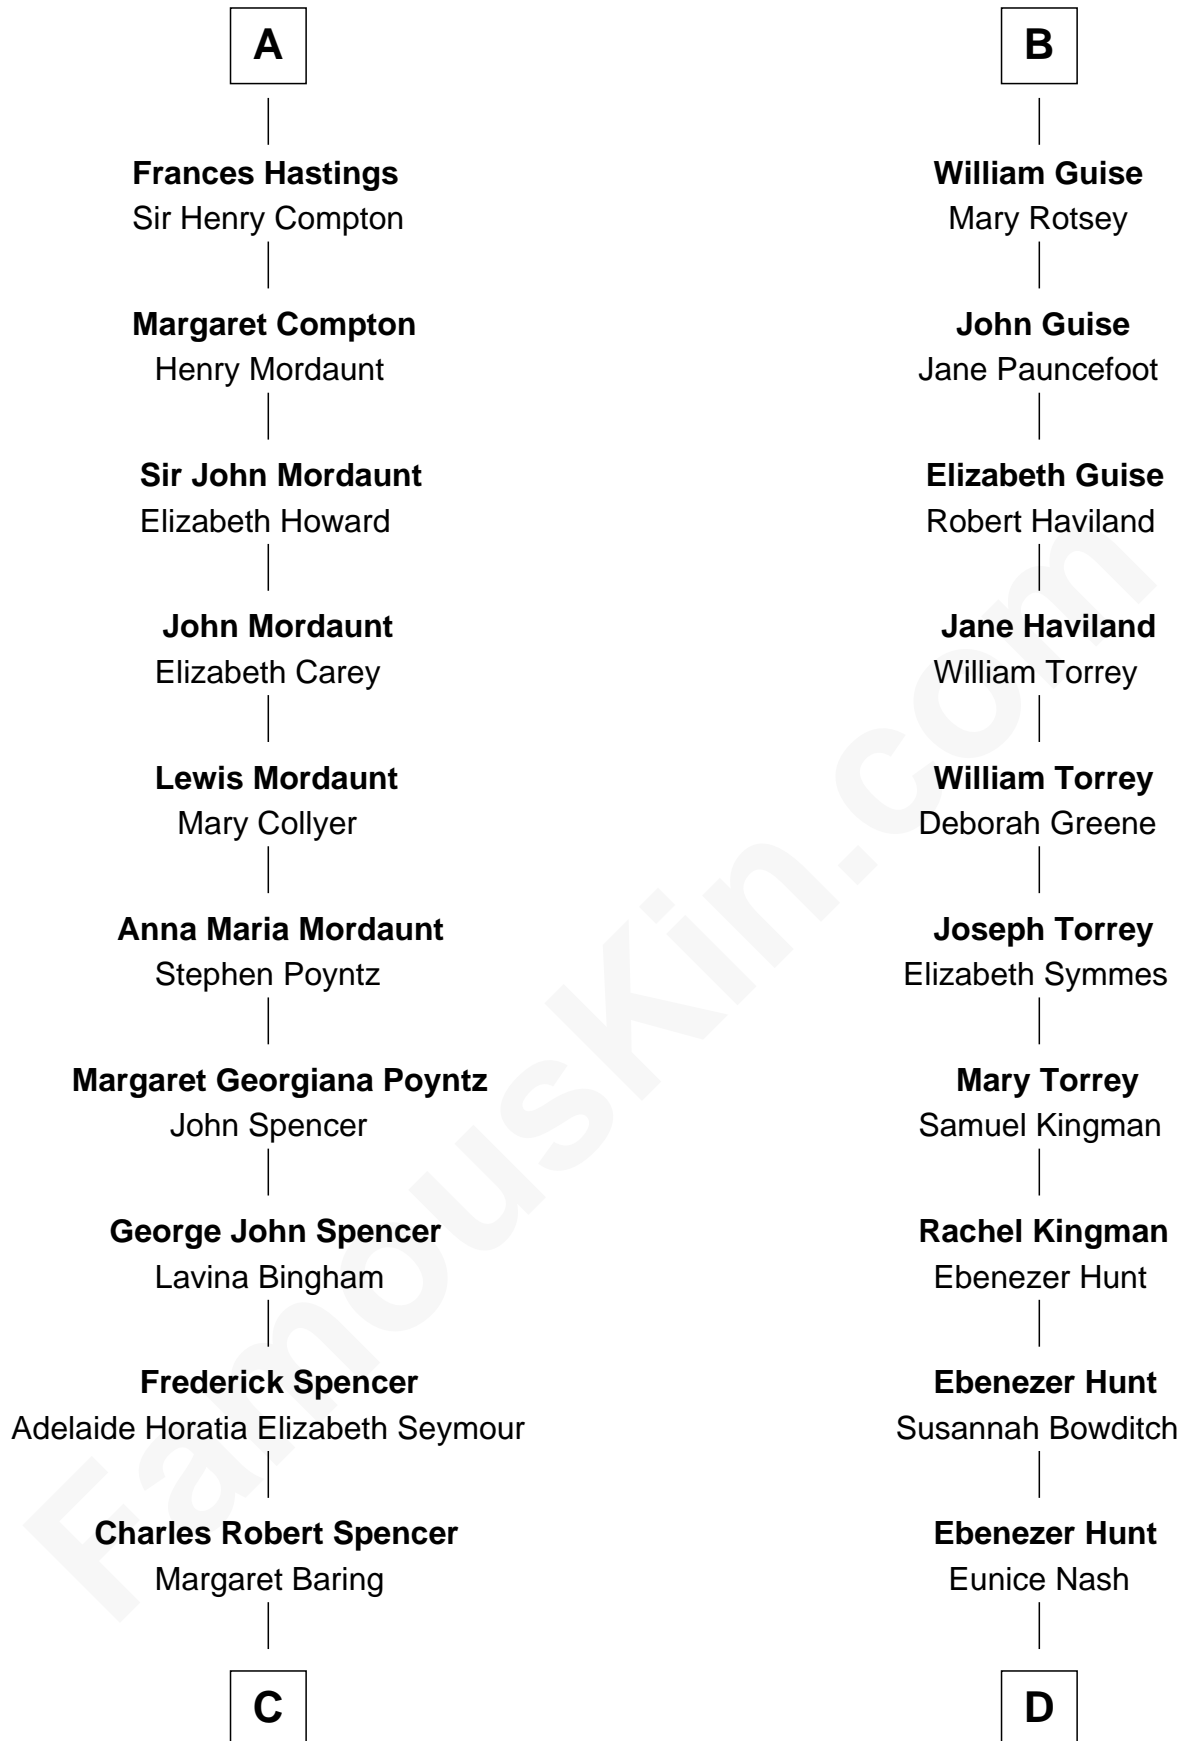

FamousKin.com Relationship Chart of

Prince Harry
Duke of Sussex

20th cousin 1 time removed of

Linda Hunt
TV and Movie Actress

William III of Hainault
Jeanne of Valois

Philippa of Hainault
Edward III, King of England

John of Gaunt
Katherine Roet

Joan Beaufort
Sir Ralph Neville

Sir Edward Neville
Elizabeth de Beauchamp

Sir George Neville
Margaret Fenne

Jane Neville
Sir Henry Pole

Katherine Pole
Sir Francis Hastings

A

Philippa of Hainault
Edward III, King of England

John of Gaunt
Blanche of Lancaster

Elizabeth of Lancaster
John de Holand

Constance de Holand
Sir John Grey

Sir Edmund Grey
Katherine Percy

Anne Grey
Sir John Grey

Probable

Tacy Grey
John Guise

B