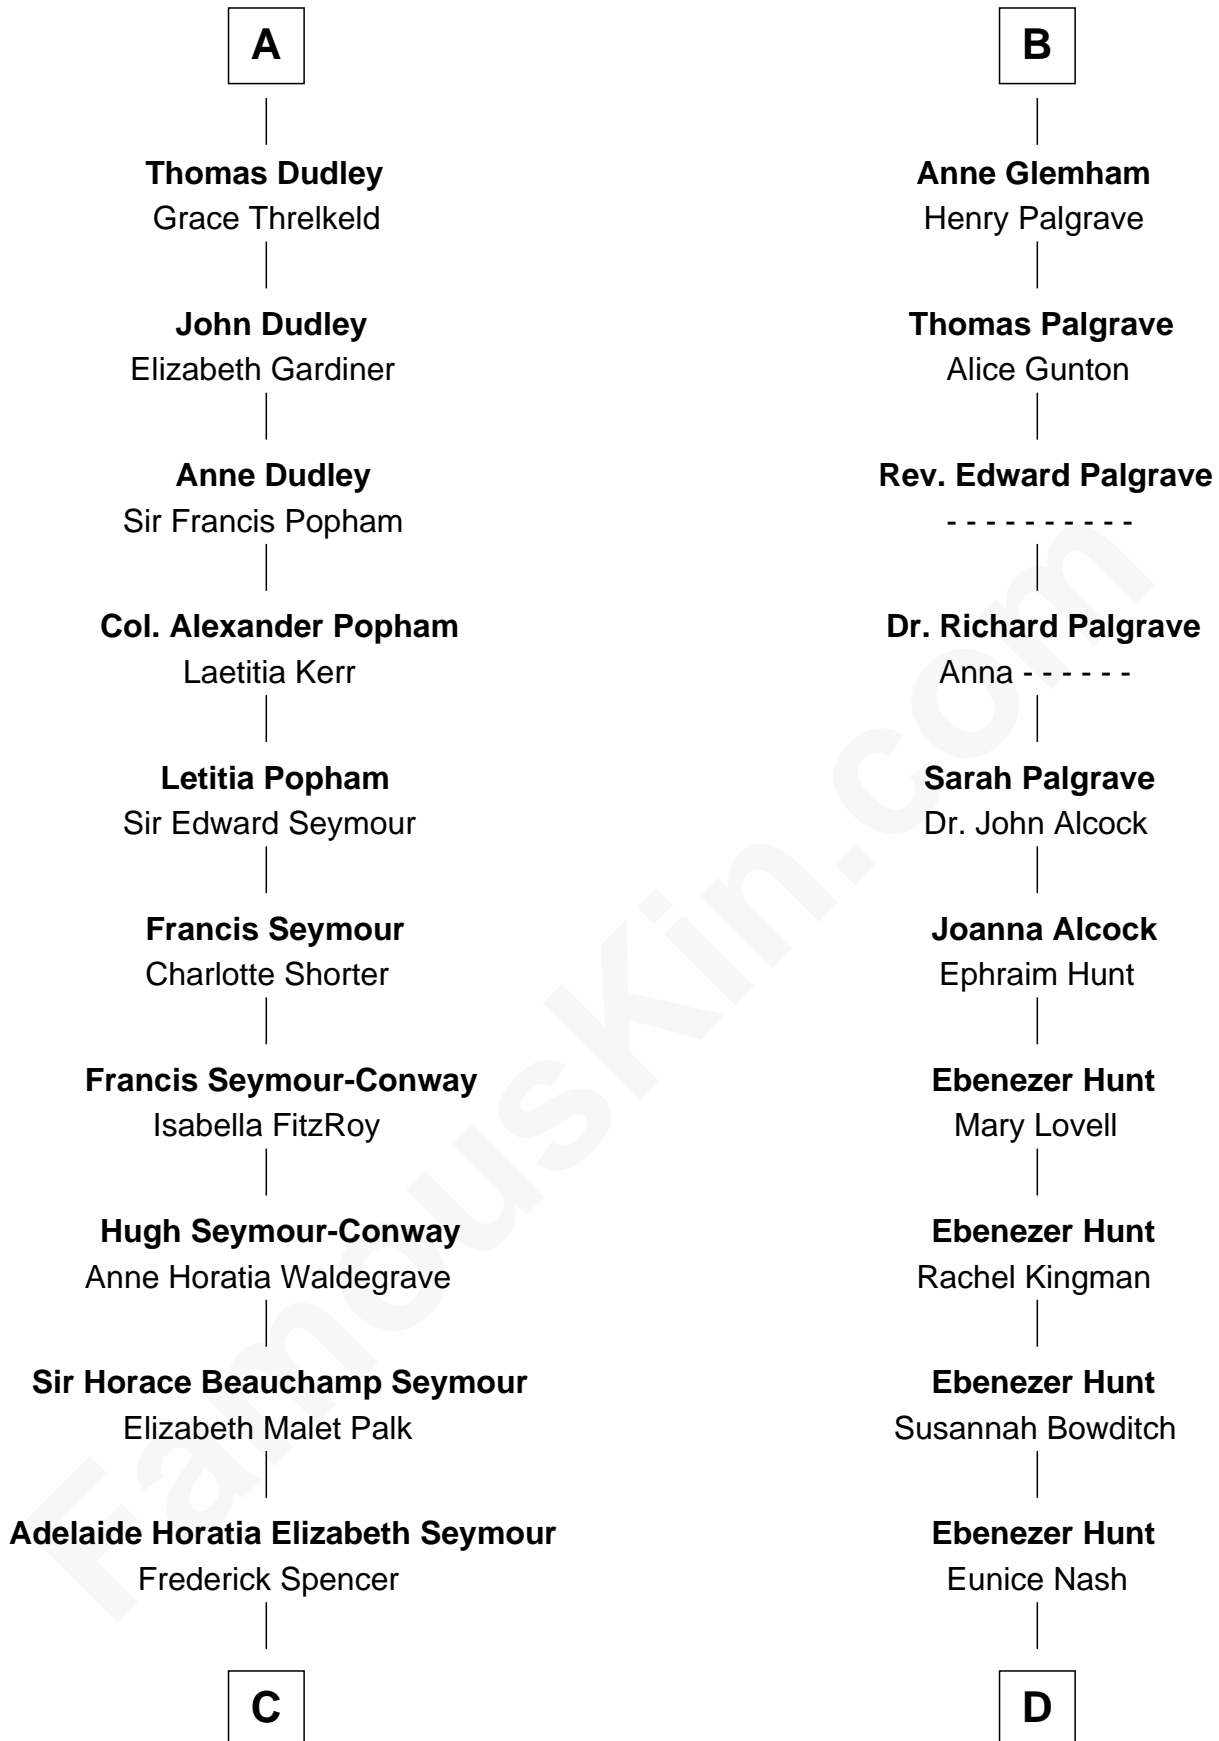

# FamousKin.com Relationship Chart of

**Prince Harry**  
*Duke of Sussex*

21st cousin of

**Linda Hunt**  
*TV and Movie Actress*

**Edmund Plantagenet**  
Blanche of Artois

**C**

**Charles Robert Spencer**

Margaret Baring

**Albert Edward John Spencer**

Cynthia Elinor Beatrix Hamilton

**Edward John Spencer**

Frances Ruth Burke Roche

**Princess Diana Frances Spencer**

Charles III, King of the United Kingdom

**Prince Harry**

*Duke of Sussex*

**D**

**Charles Edwin Hunt**

Marcia E. Phillips

**Charles Phillips Hunt**

Ella Maria Read

**Charles Edwin Hunt**

Louise Phipps Davy

**Raymond Davy Hunt**