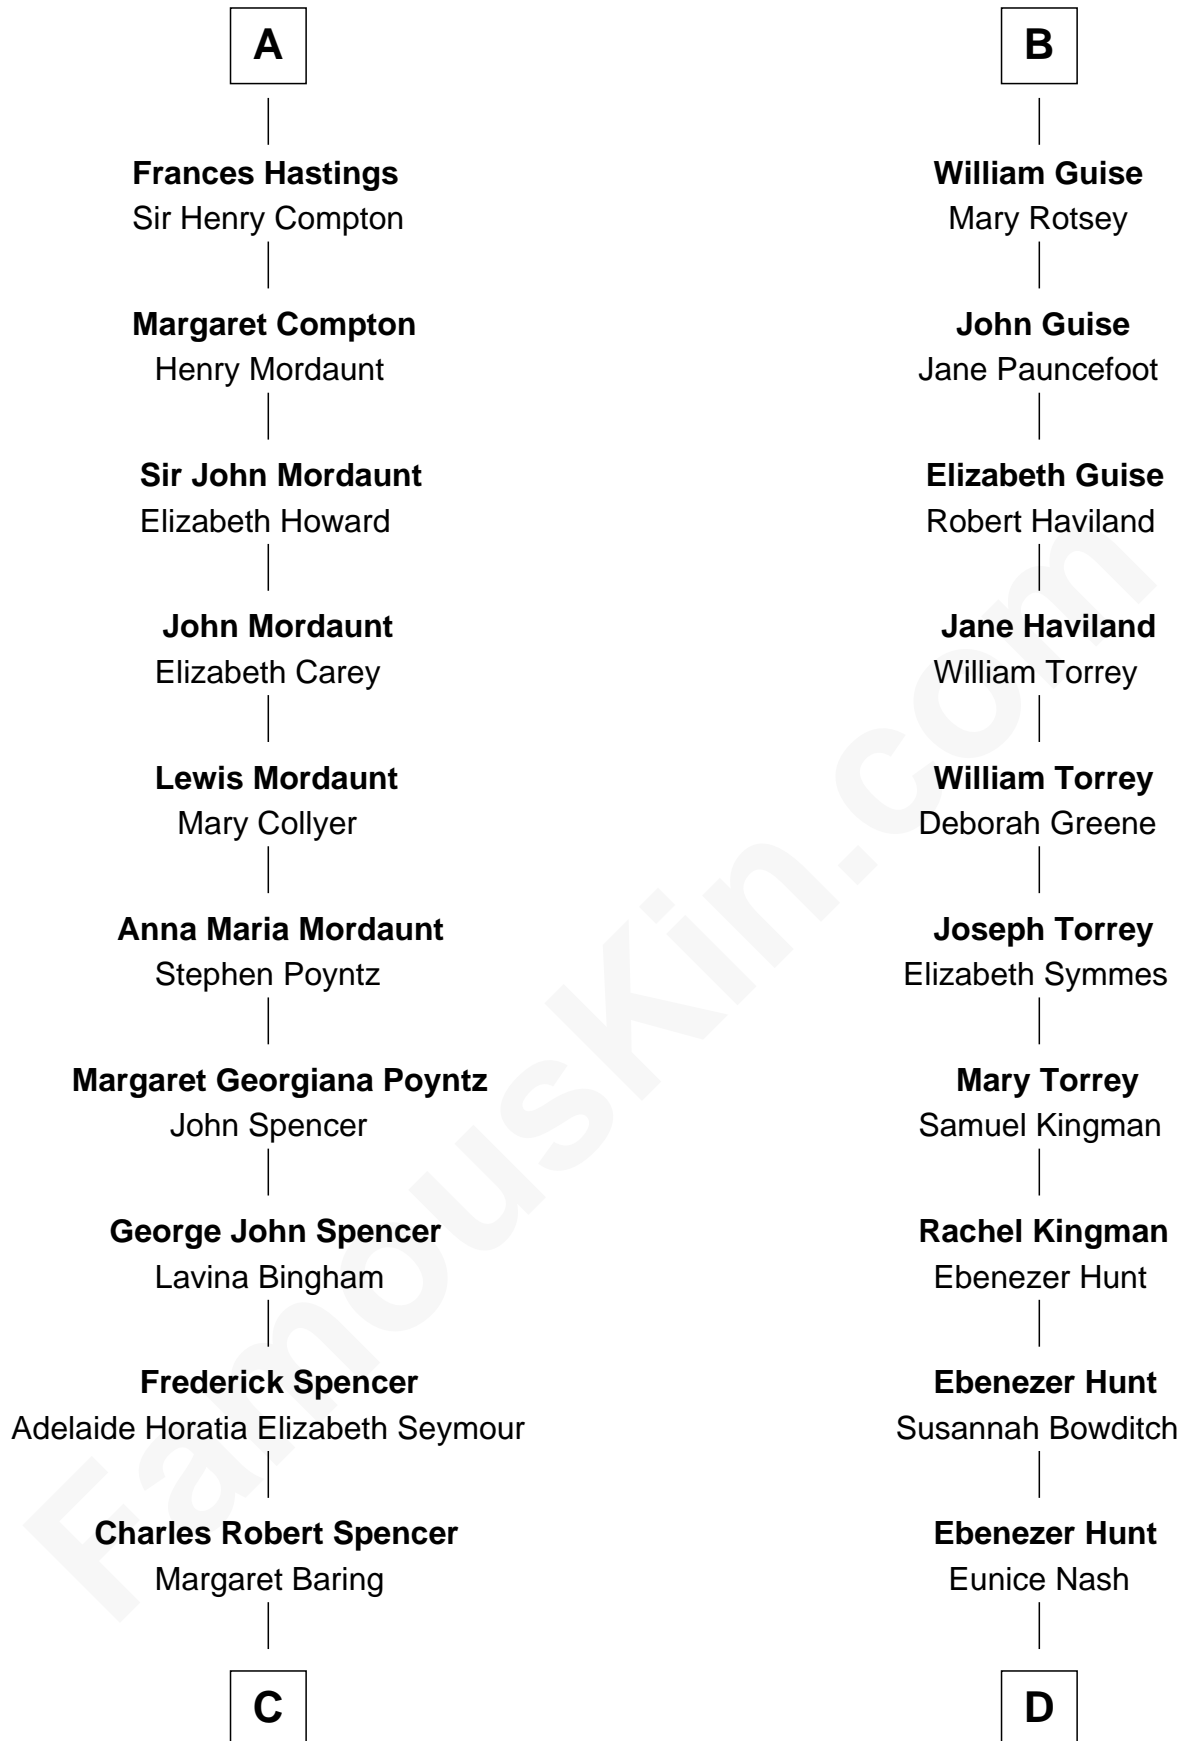

FamousKin.com Relationship Chart of

Prince Harry
Duke of Sussex

20th cousin 1 time removed of

Linda Hunt
TV and Movie Actress

Sir Ranulph de Neville
Euphemia de Clavering

C

Albert Edward John Spencer
Cynthia Elinor Beatrix Hamilton

Edward John Spencer
Frances Ruth Burke Roche

Princess Diana Frances Spencer
Charles III, King of the United Kingdom

Prince Harry
Duke of Sussex

D

Charles Edwin Hunt
Marcia E. Phillips

Charles Phillips Hunt
Ella Maria Read