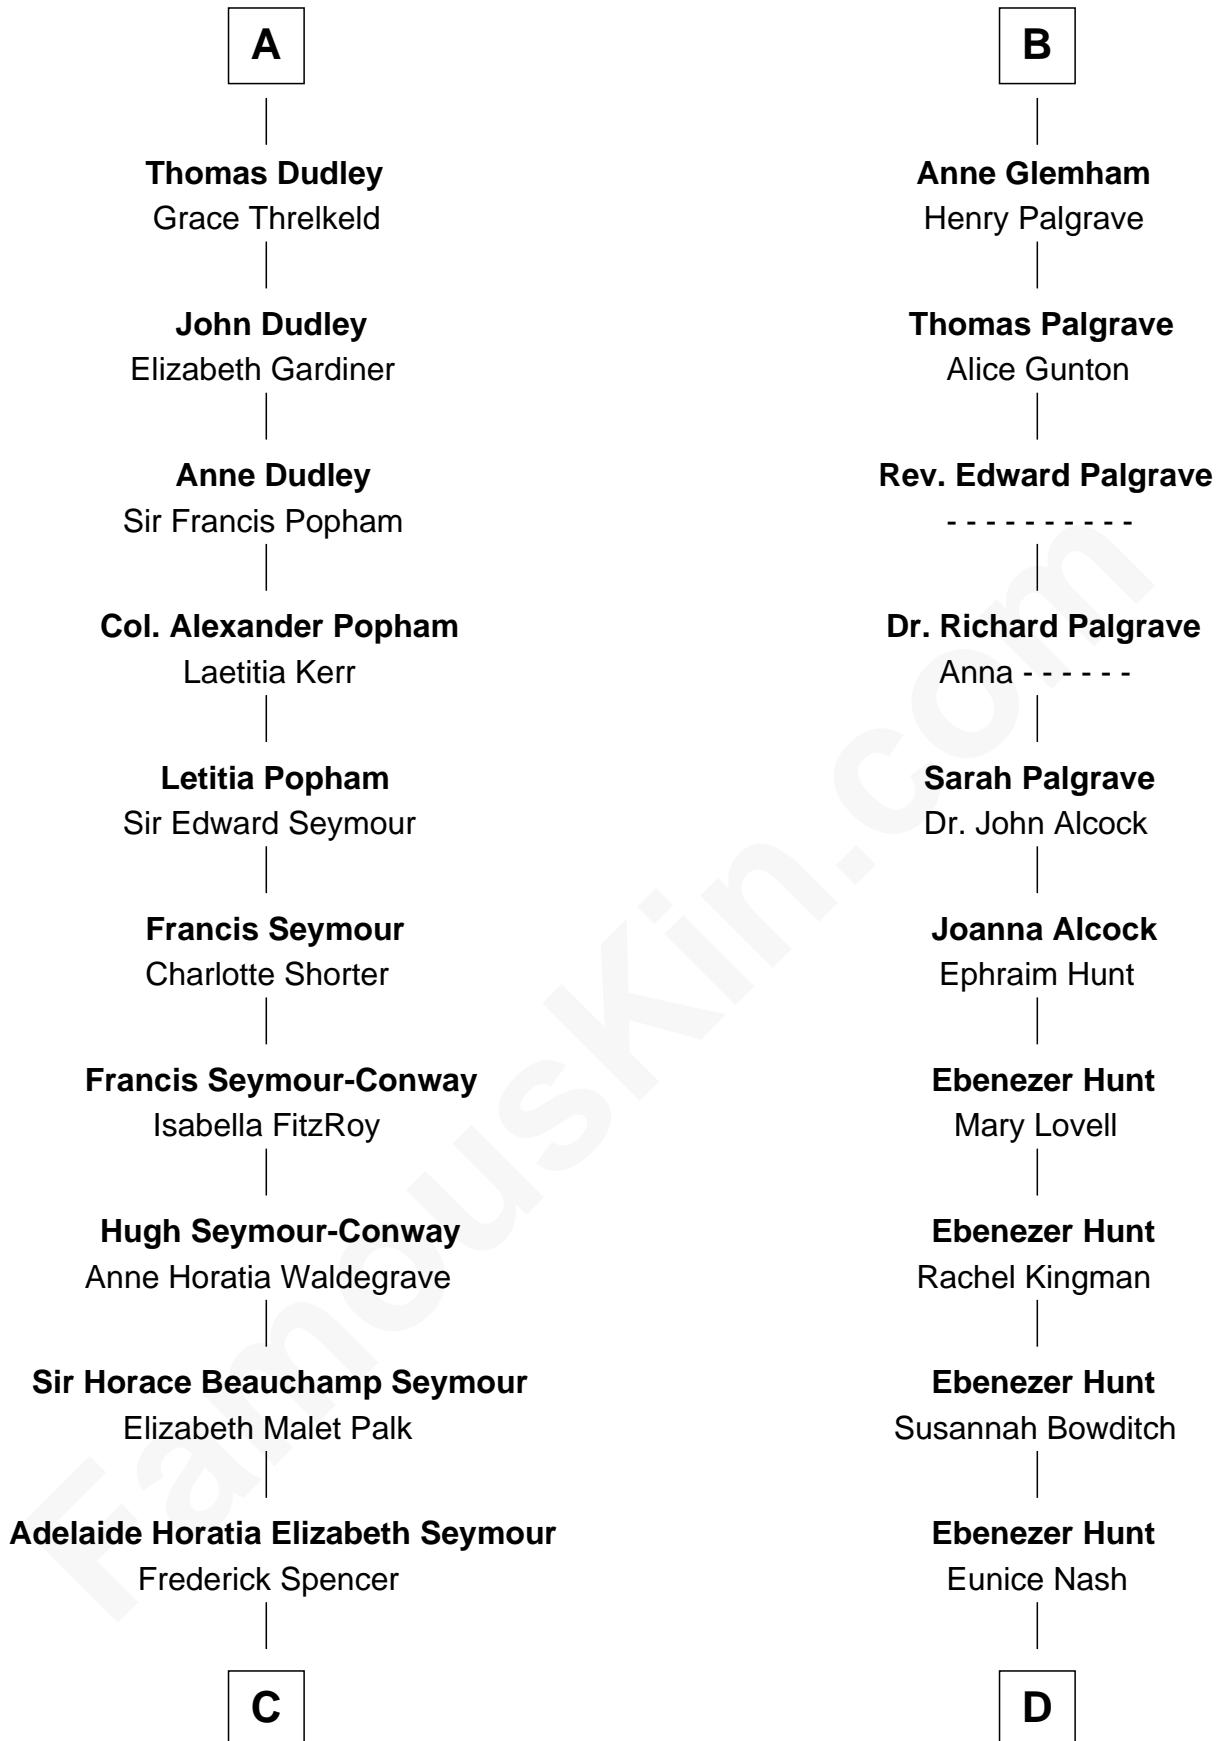

FamousKin.com Relationship Chart of

Prince Harry
Duke of Sussex

21st cousin of

Linda Hunt
TV and Movie Actress

Sir Patrick de Chaworth
Isabella de Beauchamp

Maud de Chaworth
Henry Plantagenet

Mary Plantagenet
Henry de Percy

Sir Henry Percy
Margaret de Neville

Sir Henry Percy
Elizabeth Mortimer

Elizabeth Percy
Sir John Clifford

Thomas Clifford
Joan Dacre

Matilda Clifford
Sir Edmund Sutton

A

Maud de Chaworth
Henry Plantagenet

Eleanor Plantagenet
Richard Fitzalan

Sir Richard Fitzalan
Elizabeth de Bohun

Elizabeth Fitzalan
Sir Robert Goushill

Elizabeth Goushill
Sir Robert Wingfield

Elizabeth Wingfield
Sir William Brandon

Eleanor Brandon
John Glemham

B

C

Charles Robert Spencer

Margaret Baring

Albert Edward John Spencer

Cynthia Elinor Beatrix Hamilton

Edward John Spencer

Frances Ruth Burke Roche

Princess Diana Frances Spencer

Charles III, King of the United Kingdom

Prince Harry