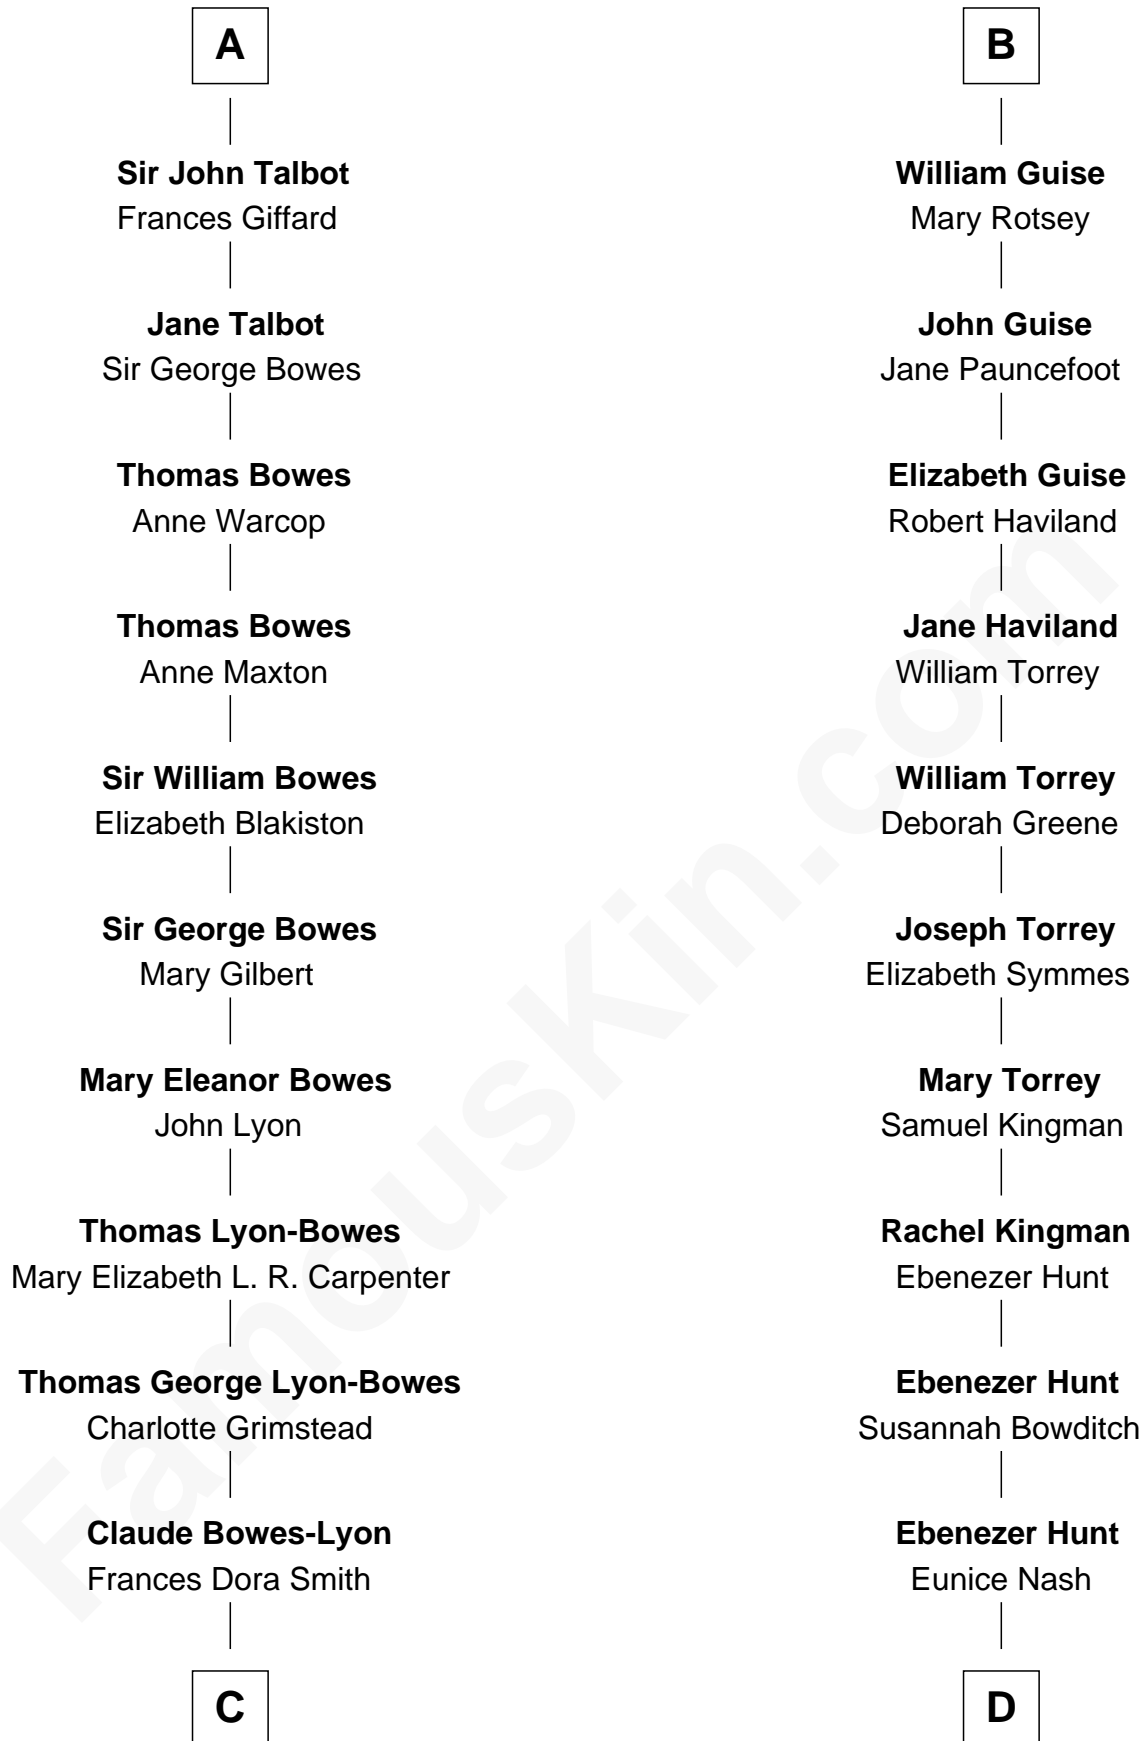

FamousKin.com Relationship Chart of

Prince Harry
Duke of Sussex

21st cousin of

Linda Hunt
TV and Movie Actress

William de Ros
Maude de Vaux

Sir William de Ros
Margery de Badlesmere

Maud de Roos
John de Welles

Anne de Welles
James Butler

James Butler
Joan Beauchamp

Elizabeth Butler
John Talbot

Sir Gilbert Talbot
Audrey Cotton

Sir John Talbot
Margaret Troutbeck

A

Sir William de Ros
Margery de Badlesmere

Thomas de Ros
Beatrice de Stafford

Margaret de Ros
Sir Reynold Grey

Sir John Grey
Constance de Holand

Sir Edmund Grey
Katherine Percy

Anne Grey
Sir John Grey

Probable

Tacy Grey
John Guise

B

C

Claude George Bowes-Lyon
Cecilia Nina Cavendish-Bentinck

Elizabeth Bowes-Lyon
George VI, King of the United Kingdom

Elizabeth II, Queen of the United Kingdom
Prince Philip of Edinburgh

Charles III, King of the United Kingdom
Princess Diana Frances Spencer