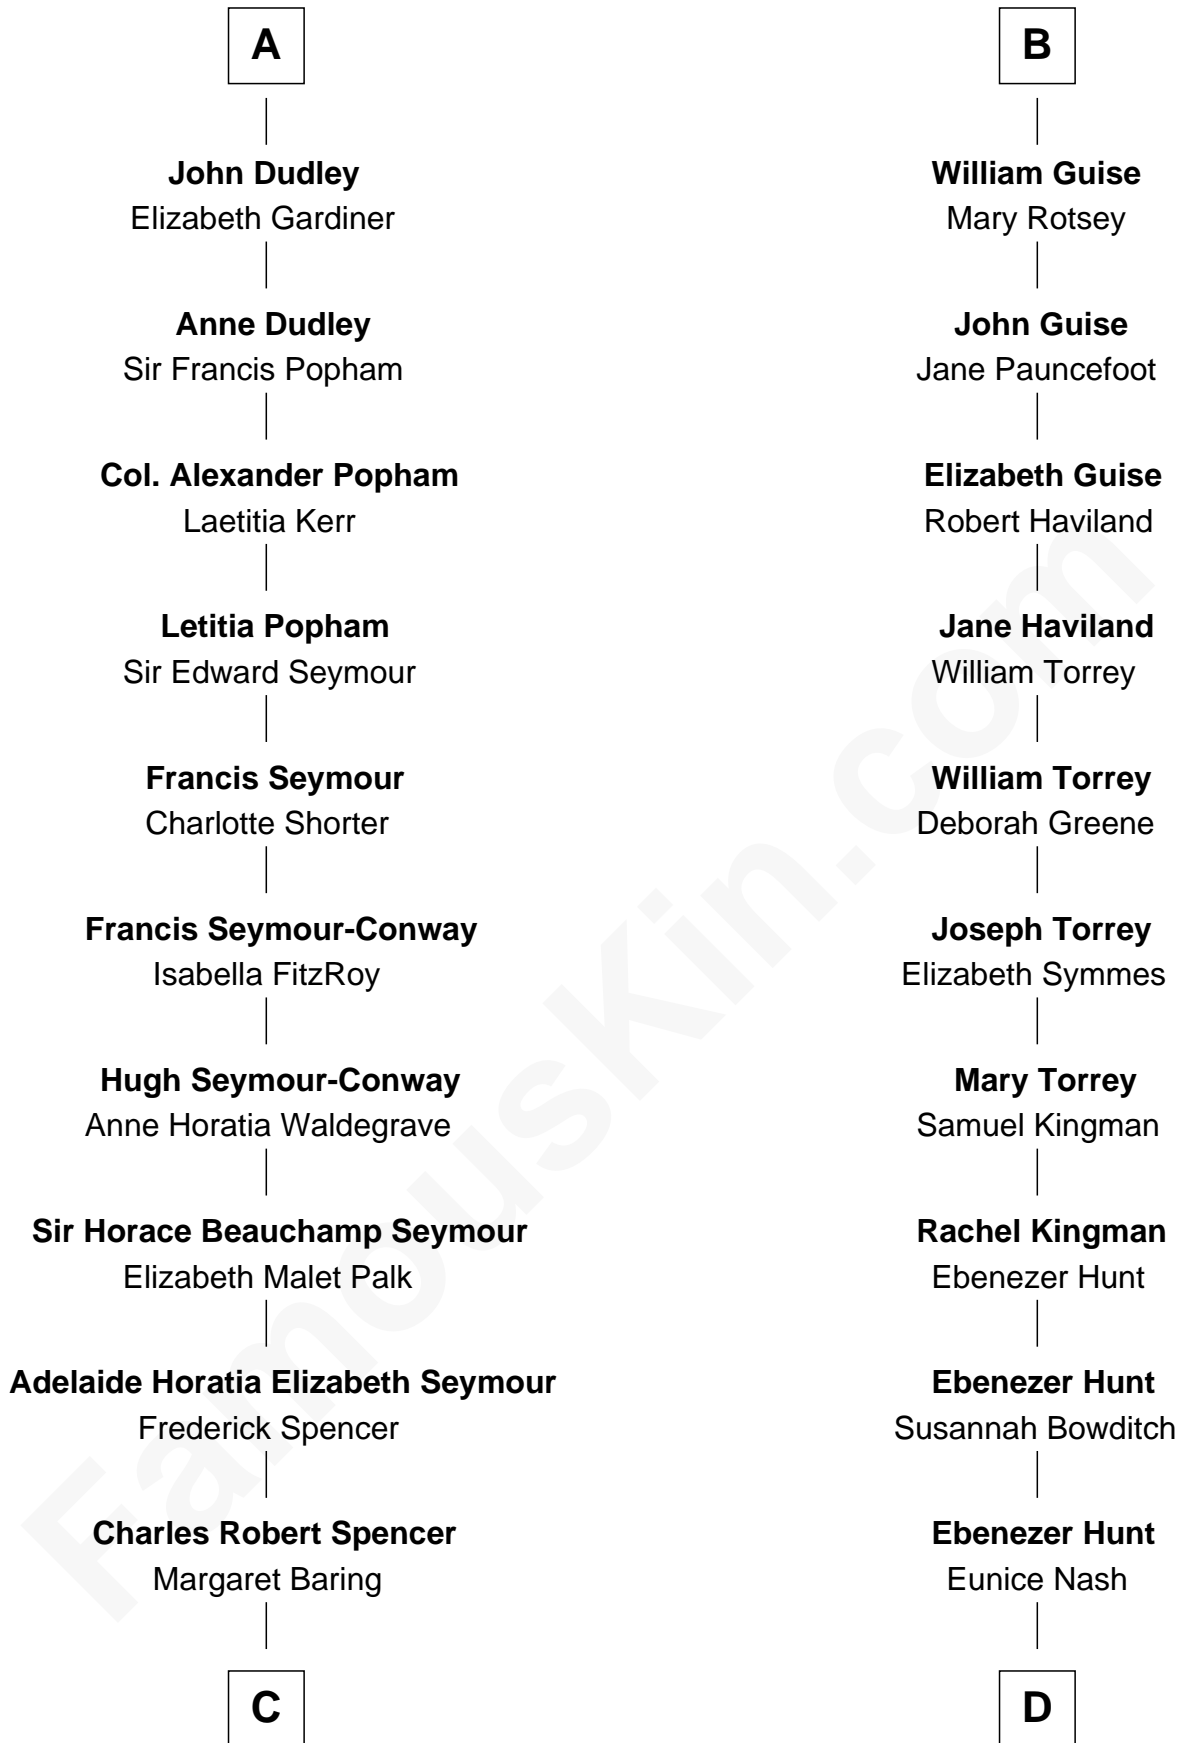

# FamousKin.com Relationship Chart of

**Prince Harry**  
*Duke of Sussex*

20th cousin 1 time removed of

**Linda Hunt**  
*TV and Movie Actress*

**William de Montagu**  
Katherine de Grandison

**Philippa de Montagu**  
Sir Roger de Mortimer

**Edmund Mortimer**  
Philippa Plantagenet

**Elizabeth Mortimer**  
Sir Henry Percy

**Elizabeth Percy**  
Sir John Clifford

**Thomas Clifford**  
Joan Dacre

**Matilda Clifford**  
Sir Edmund Sutton

**Thomas Dudley**  
Grace Threlkeld

**A**

**Philippa de Montagu**  
Sir Roger de Mortimer

**Edmund Mortimer**  
Philippa Plantagenet

**Elizabeth Mortimer**  
Sir Henry Percy

**Sir Henry Percy**  
Eleanor Neville

**Katherine Percy**  
Sir Edmund Grey

**Anne Grey**  
Sir John Grey

*Probable*

**Tacy Grey**  
John Guise

**B**

**C**

**Albert Edward John Spencer**

Cynthia Elinor Beatrix Hamilton

**Edward John Spencer**